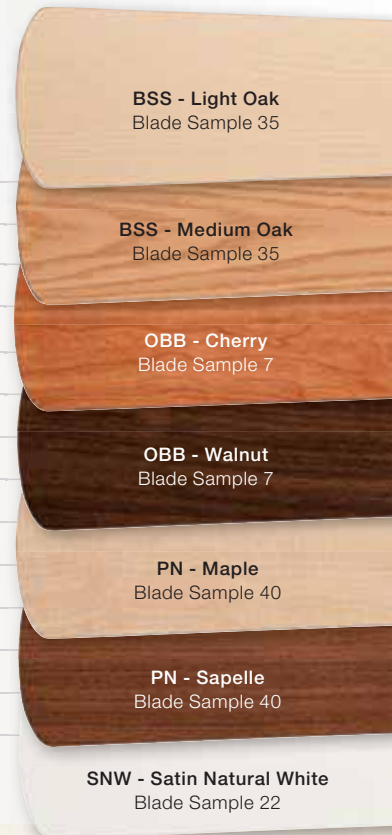

Fan Finish — Reversible Blade Finish

- ★ **MOTOR SIZE** 188mm x 25mm
- ★ **FINISH** **BSS:** Brushed Stainless Steel with Reversible Oak Blades
  OBB: Oil Brushed Bronze™ with Reversible Walnut/Cherry Blades
  PN: Polished Nickel with Reversible Maple/Sapelle Blades
  SNW: Satin Natural White with Satin Natural White Blades
- ★ **BLADES** (5) Blades • 14° Blade Pitch • 54" Blade Sweep • Reversible
- ★ **MOUNTING SLOPE - PITCH** 30° or 7/12
- ★ **DOWNRODS** Includes 8" Downrod with 1" (O.D.)
- ★ **PRIMARY CONTROL SYSTEM** CoolTouch™ Control System (Included)
- ★ **OPTIONAL CONTROLS** N/A
- ★ **DOWNLIGHT** Integrated. Uses (3) E-12, 40-W. Krypton T3 Lamps (Included)
- ★ **UPLIGHT** N/A
- ★ **LEAD WIRE** 78" ★ **cUL LISTED** Indoor
- ★ **LOW CEILING ADAPTABLE** No ★ **WARRANTY** Limited Lifetime

U.S. Patent Pending

AIRFLOW 4835 Cubic Ft. Per Minute on High • 30 Watts on High (Excludes Lights)

AIRFLOW EFFICIENCY 161 Cubic Ft. Per Minute Per Watt on High

54"

BLADE SWEEP

188 x 25mm Motor

HANGING MEASUREMENTS:
WITH 8" DOWNROD
A - 18.50" B - 11.75" C - 14.50"

Includes our
CoolTouch™
Control System
U.S. Patent Pending

- ★ 3 Speeds – Forward & Reverse
- ★ Light(s) On/Off plus Full Range Dimming
- ★ Motor Off