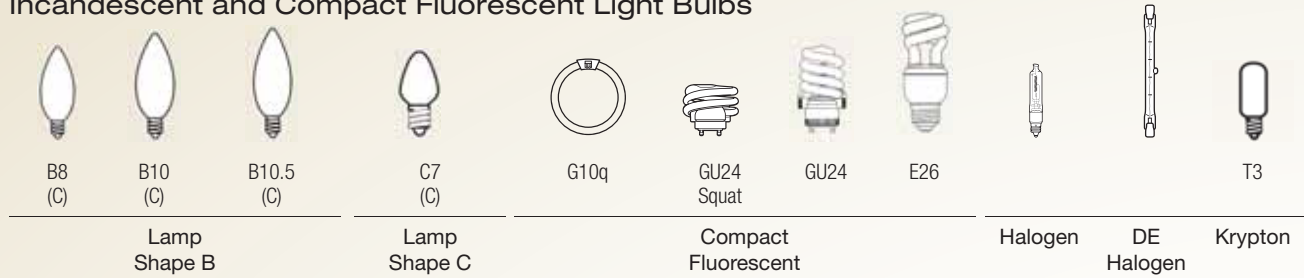

Light Bulb Reference

Incandescent and Compact Fluorescent Light Bulbs

Incandescent Light Bulbs

Product ID	Description	Product ID	Description
4062 CLR	E-12 40W, B8 Clear Replacement Lamp	4068 CLR	E-12 40W, B10.5 Clear Replacement Lamp
4063 CLR	E-12 40W, B10 Clear Replacement Lamp	4069 CLR	E-12 15W, C7 Clear Replacement Lamp
4064 CLR	E-12 60W, B10 Clear Replacement Lamp	4070 CLR	E-12 10W, C7 Clear Replacement Lamp

Fluorescent Light Bulbs

Product ID	Description	Product ID	Description
4055	22W T9 Circline G10q Base Replacement Lamp	4043	13W GU24 Replacement Lamp
4056	22W G10q Replacement Ballast	4051	18W GU24 Squat Replacement Lamp
		4052	13W E26 Replacement Lamp

Halogen Light Bulbs

Product ID	Description	Product ID	Description
5925	100W J Type DE Halogen Replacement Lamp	5907 FST	40W E-12 Krypton T3 Replacement Lamp
5920 CLR	50W E-11 Halogen T3 Replacement Lamp	5919 FST	50W E-12 Krypton T3 Replacement Lamp
5910 CLR	75W E-11 Halogen T3 Replacement Lamp	5905 FST	60W E-12 Krypton T3 Replacement Lamp
5903 CLR	100W E-11 Halogen T3 Replacement Lamp		

Equivalent Light Output

To determine which qualified CFL light bulbs will provide the same amount of light as your current incandescent light bulbs, consult the following chart:

Incandescent Light Bulbs Watts (W)	Incandescent Minimum Light Output Lumens	Common CFL Light Bulbs Watts (W)
40	450	9-13
60	800	13-15
75	1,100	18-25
100	1,600	23-30
150	2,600	30-52