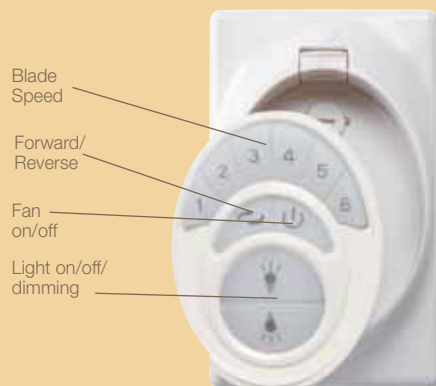

COOL TOUCH CONTROLS

TECHNOLOGY THAT DOES THE THINKING FOR YOU

Our CoolTouch™ Control System is intuitive to use and puts total control in your hands. The compact design is as stylish as the fan it operates. The patent-pending technology controls every feature and delivers a host of benefits you can sit back and enjoy:

- Adjusts all blade speeds, plus forward and reverse (counter-clockwise for summer cooling and clockwise for winter warming).
- Up and down lights easily turn on and off with the added feature of variable dimming. Intelligent return then allows you to return to your favorite preset brightness level.
- Replace a dedicated wall switch with the added convenience of a remote. Or, mount the remote to any flat surface.
- The CoolTouch™ controller runs multiple Kichler® fans – so your “great” room can truly look spectacular.

See pages 224-229 in our Main Catalog K411 for more details and to see all of our CoolTouch™ options.

CoolTouch™
6-speed DC Control System