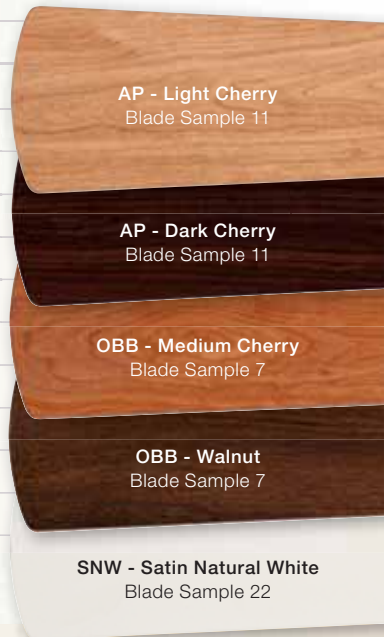

Fan Finish — **Reversible Blade Finish**