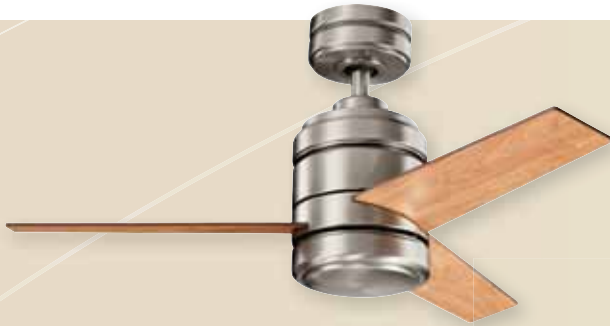

Arkwright

CEILING FAN COLLECTION

DÉCOR™ CEILING FANS

Customize...personalize...accessorize —
Arkwright puts design control in your hands.

300146 AP
ANTIQUPE PEWTER FINISH
MOTOR ASSEMBLY SHOWN WITH
38" LIGHT CHERRY BLADES
(SOLD SEPARATELY)