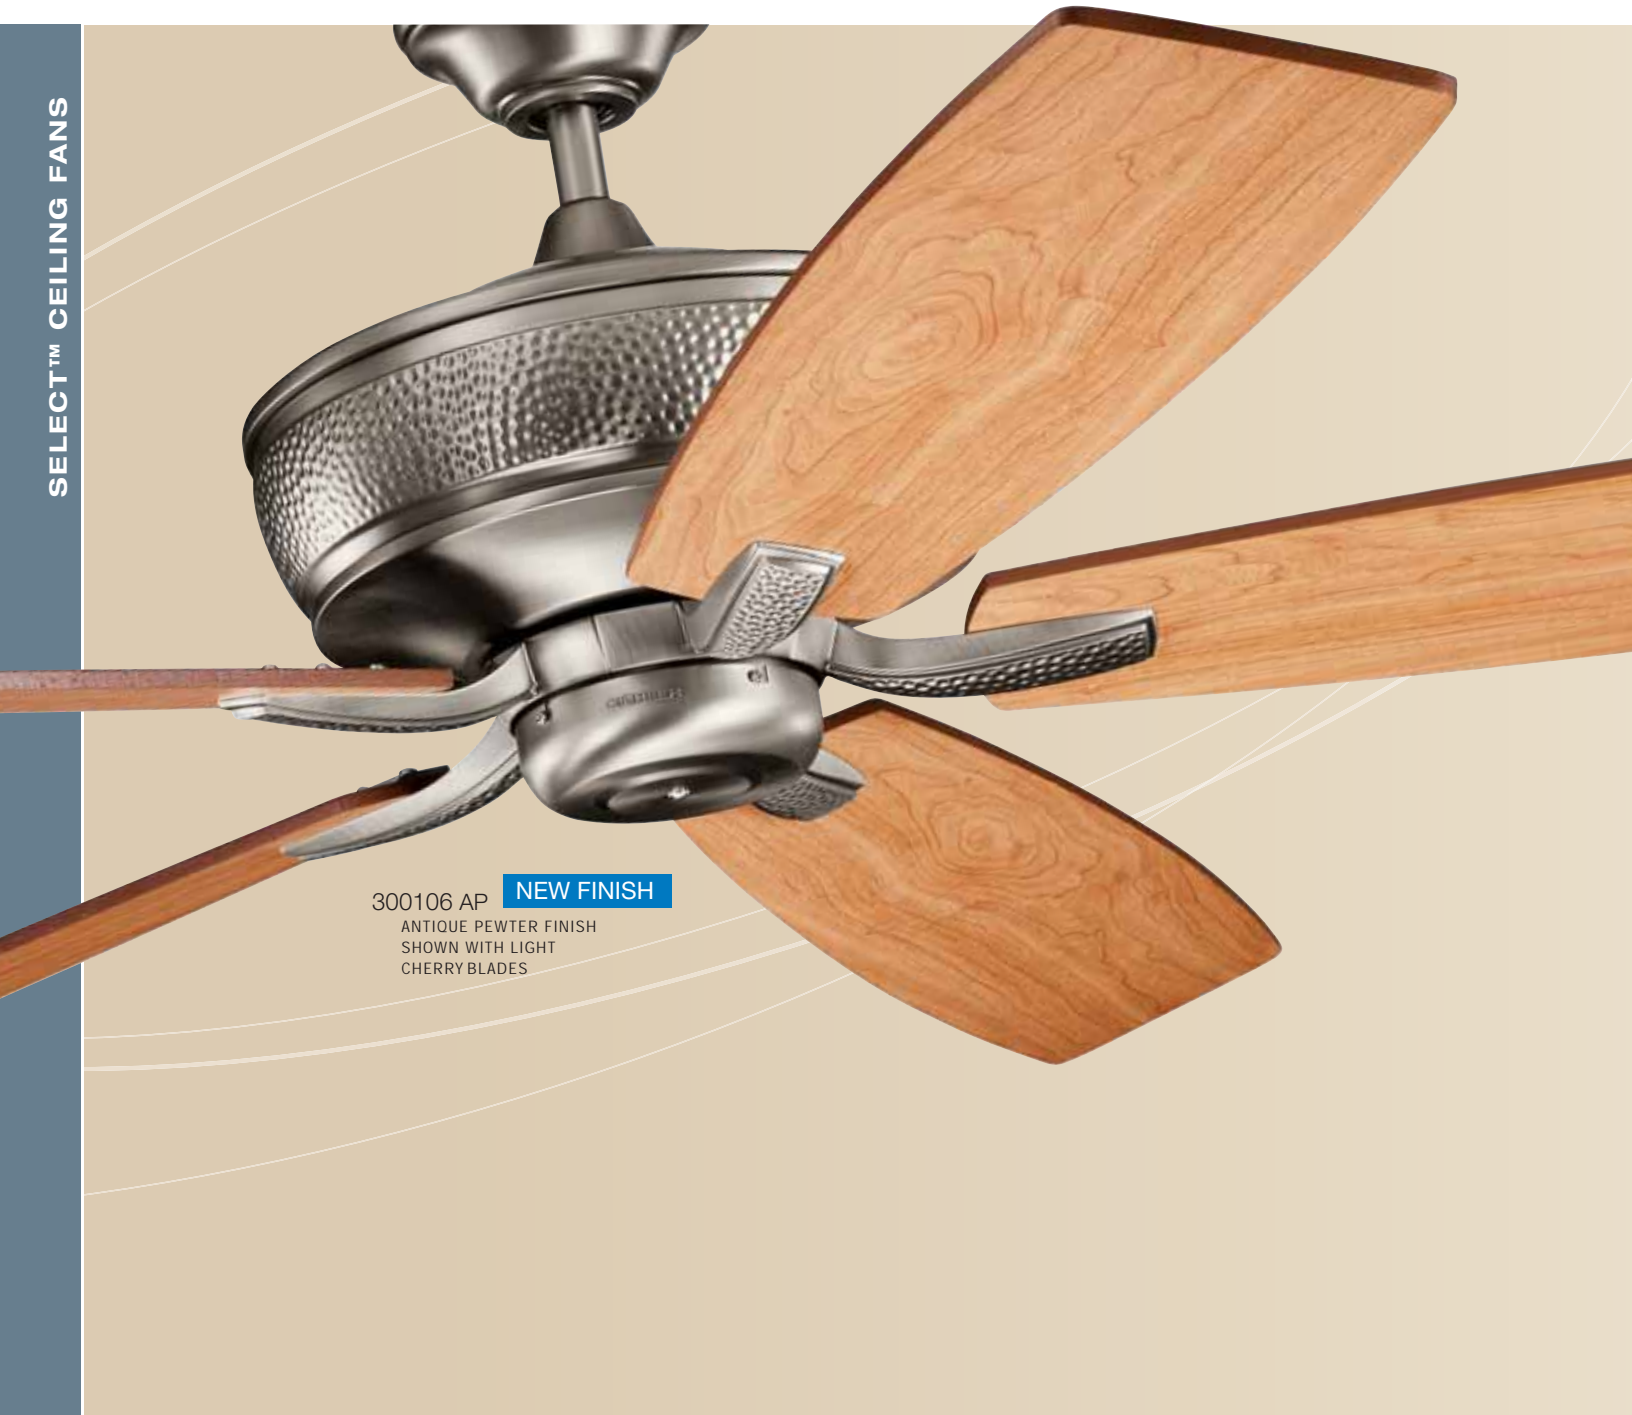

KICHLER
LIGHTING

70" Monarch™

CEILING FAN COLLECTION

SELECT™ CEILING FANS

300106 AP **NEW FINISH**
ANTIQUE PEWTER FINISH
SHOWN WITH LIGHT
CHERRY BLADES

- ★ **MOTOR SIZE** 165mm x 69mm High Efficiency DC
- ★ **FINISH** AP: Antique Pewter with Reversible Cherry Blades
- ★ **BLADES** (5) Blades • 14° Blade Pitch • 70" Blade Sweep • Reversible
- ★ **MOUNTING SLOPE – PITCH** 30° or 7/12
- ★ **DOWNRODS** Includes 8" Downrod with 1" (O.D.)
- ★ **PRIMARY CONTROL SYSTEM** AP Finish Includes CoolTouch™
6-Speed DC Control System
- ★ **OPTIONAL CONTROLS** N/A
- ★ **DOWNLIGHT** Optional Light Fixtures available, see pages S316-S334 in this catalog,
and pages 200-221 in our Main Catalog, K411.
- ★ **UPLIGHT** N/A
- ★ **LEAD WIRE** 78" ★ **ETL LISTED** Indoor 
- ★ **LOW CEILING ADAPTABLE** No ★ **WARRANTY** Limited Lifetime
U.S. Patent Pending
- AIRFLOW** 5759 Cubic Ft. Per Minute on High • 31 Watts on High (Excludes Lights)
AIRFLOW EFFICIENCY 188 Cubic Ft. Per Minute Per Watt on High