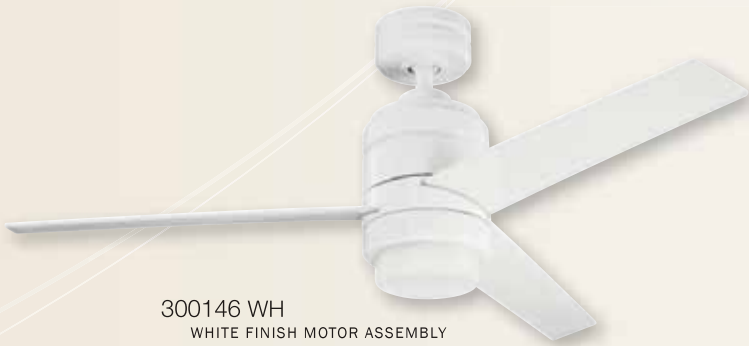

300146 WH
WHITE FINISH MOTOR ASSEMBLY
SHOWN WITH FLUORESCENT LIGHT
FIXTURE AND 48" CLEAR SILVER
SPECK BLADES (SOLD SEPARATELY)