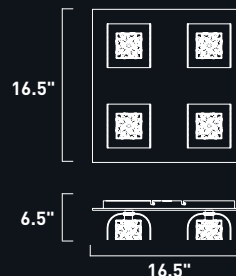

E22838-18SVPC, -18PCPC
4-Light Flush Mount
Finish: Polished Chrome
Glass: Clear
4 x 40W G9 (Lamps Included)
2,000 Lumens