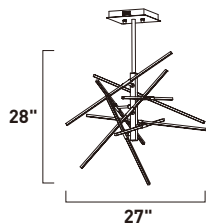

KRISS KROSS

E20695-PC
8-Light Pendant
Finish: Polished Chrome
45.6W LED (Integrated)
3,192 Lumens
31" / 72.75" OAH

- Includes One 6" stem **ESTR06206PC**
- Includes Three 12" stems **ESTR06212PC**