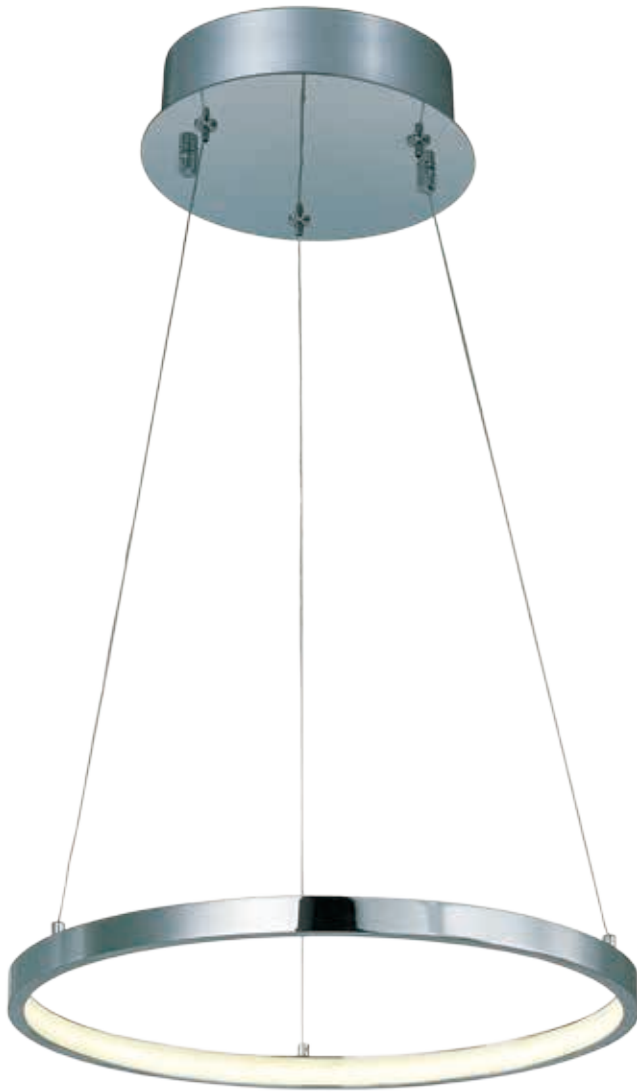

HOOPS

E22712-PC
1-Tier Pendant
Finish: Polished Chrome
Glass: Acrylic
8.6W LED PCB (Integrated)
605 Lumens
5" / 125" OAH

E22710-PC
1-Light Wall Mount
Finish: Polished Chrome
Glass: Acrylic
5.4W LED PCB (Integrated)
378 Lumens
HCO: 1.58"