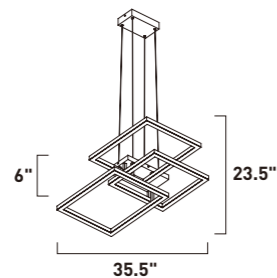

TRAVERSE

Multiple squares finished in Champagne, are layered in a geometric pattern to form an interesting lighting sculpture. Enclosed behind the white acrylic lens is high power LED for even and economical illumination.

TRAVERSE

- All are integrated LED
- Dimmable
- 3000K Color Temperature
- CRI 80

E21515-CHP
LED Pendant
Finish: Champagne
86W LED (Integrated)
6,020 Lumens
7.75" / 127.75" OAH
[Icons: LED, Dimmable]