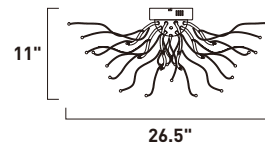

E24670-PC
20-Light LED Flush Mount
Finish: Polished Chrome
24W LED (Lamps Included)
2,200 Lumens