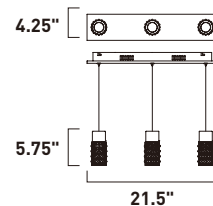

E20773-18PC
3-Light Pendant
Finish: Polished Chrome
Glass: Clear
3 x 3W COB LED (Integrated)
990 Lumens
8" / 128" OAH