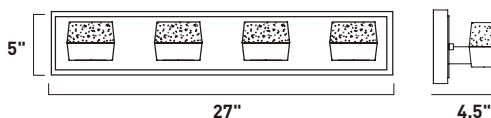

E22896-89BZ, -89PC
12-Light Bath Vanity
Finish: See Images
Glass: Etched/Bubble
12 x 3W LED (Lamps Included)
2,520 Lumens
HCO: 1.8"