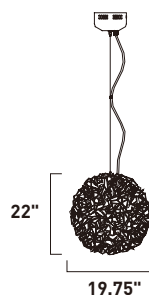

E22572-PC
 8-Light Pendant
 Finish: Polished Chrome
 8 x 20W G4 (Lamps Included)
 2,080 Lumens
 24" / 142" OAH

TURBO

Fins of high quality acrylic are bound together with Polished Chrome trim and illuminated from the top with high power LED. The light from the LED optically travels through the acrylic and mysteriously illuminates the frame as well as the surface below.