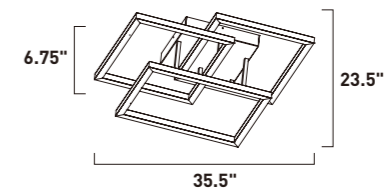

E21513-CHP
LED Flush Mount
Finish: Champagne
86W LED (Integrated)
6,020 Lumens
[Icons: LED, Dimmable]