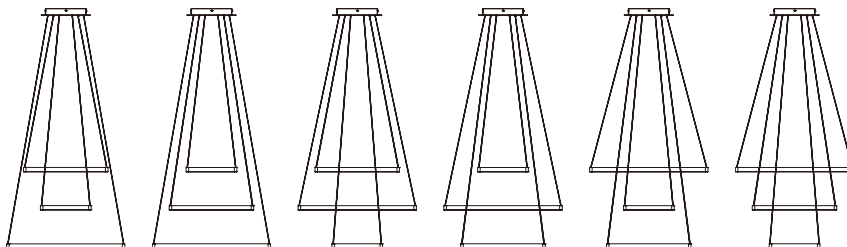

E22407-BZ
3-Tier LED Pendant
Finish: Bronze
Glass: Acrylic
100W LED (Integrated)
7,000 Lumens
20.5" / 47.25" OAH

• Can be arranged in different sequences