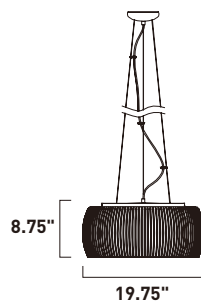

SENSE II

- G9, Xenon Lamps Included
- Mirror Chrome Plated
- Hand Etched details
- Teardrop Crystal pendants trim detail

E21406-81PC
6-Light Pendant
Finish: Polished Chrome
Glass: Mirror Chrome
6 x 40W G9 (Lamps Included)
3,000 Lumens
11.5" / 128" OAH