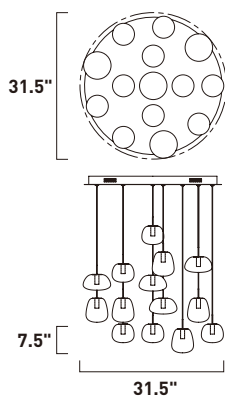

- Cloud-like forms of glass in Matte White finish
- Columns of LED inside glass provide soft, ambient light
- Available in three shapes with customizable multi-pendants
- 3000K Color Temperature
- CRI 80+

PUFFS

E21129-11WT
14-Light Pendant
Finish: Matte White
Glass: Matte White
67.2W LED PCB (Integrated)
4,704 Lumens
10" / 130" OAH