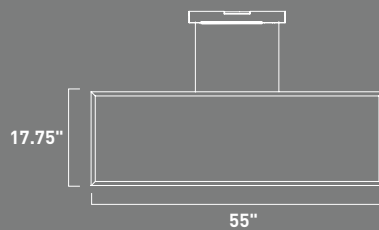

E22866-BZ, -MW
LED Pendant
Finish: See Images
51W LED (Lamps Included)
3,570 Lumens
20.25" / 137.75" OAH