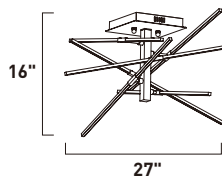

E20693-PC
6-Light Flush Mount
Finish: Polished Chrome
34.2W LED (Integrated)
2,394 Lumens