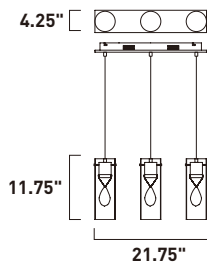

E21113-18PC
3-Light Pendant
Finish: Polished Chrome
Glass: Clear
3 x 3W COB LED (Integrated)
990 Lumens
14.5" / 132" OAH