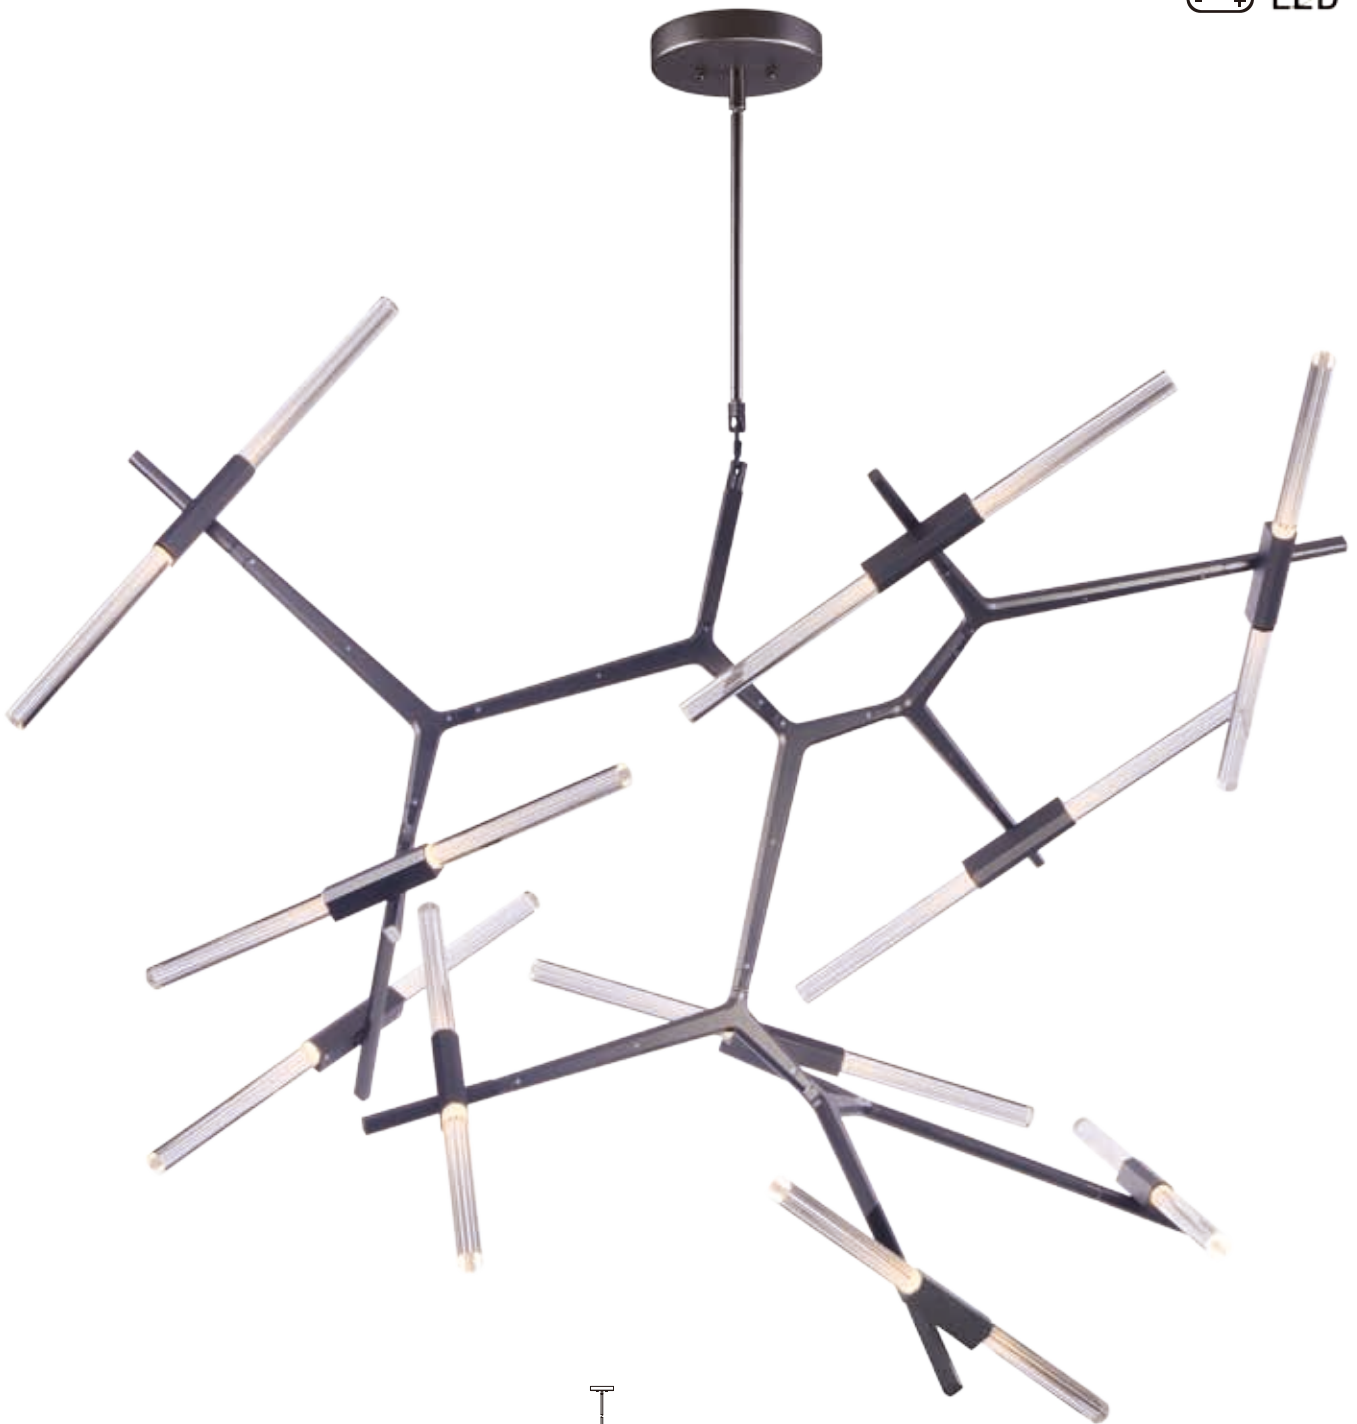

E21176-PC
LED PCB Pendant
Finish: Polished Chrome
103.7W LED PCB (Integrated)
7,258 Lumens
28" / 148" OAH

AURA

E21172-PC

E21174-PC

E21172-PC
LED PCB Pendant
Finish: Polished Chrome
32.4W LED PCB (Integrated)
2,268 Lumens
14" / 134" OAH

E21174-PC
LED PCB Pendant
Finish: Polished Chrome
60.5W LED PCB (Integrated)
4,234 Lumens
22" / 142" OAH

LIGHT SABER

This galactic collection features inter-connected castings finished in Gunmetal, that turn to adjust. Rods of clear acrylic have laser cut lines on the interior which are illuminated by high power LED's enclosed in the castings. Several large scale pieces in the collection designed to fill open spaces in both residential and commercial environments.

LIGHT SABER

E41438-75GM

20-Light LED Pendant
 Finish: Gunmetal
 Glass: Clear Acrylic
 60W LED (Integrated)
 4,200 Lumens
 56.5" / 101" OAH

- Includes Two 6" stems ESTR07506GM-SG
- Includes Three 12" stems ESTR07512GM-SG