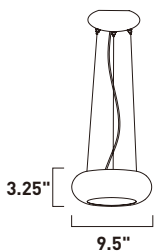

E22591-PC
1-Light Pendant
Finish: Polished Chrome
1 x 16W LED (Lamp Included)
1,120 Lumens
4.75" / 124.25" OAH