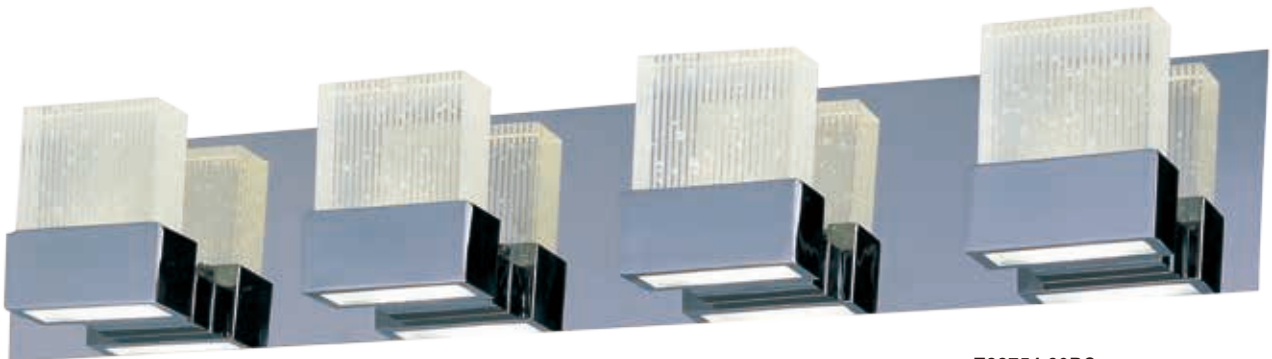

E22754-89PC
8-Light Bath Vanity
Finish: Polished Chrome
Glass: Etched/Bubble
8 x 3W LED (Lamps Included)
1,680 Lumens
HCO: 2.5"