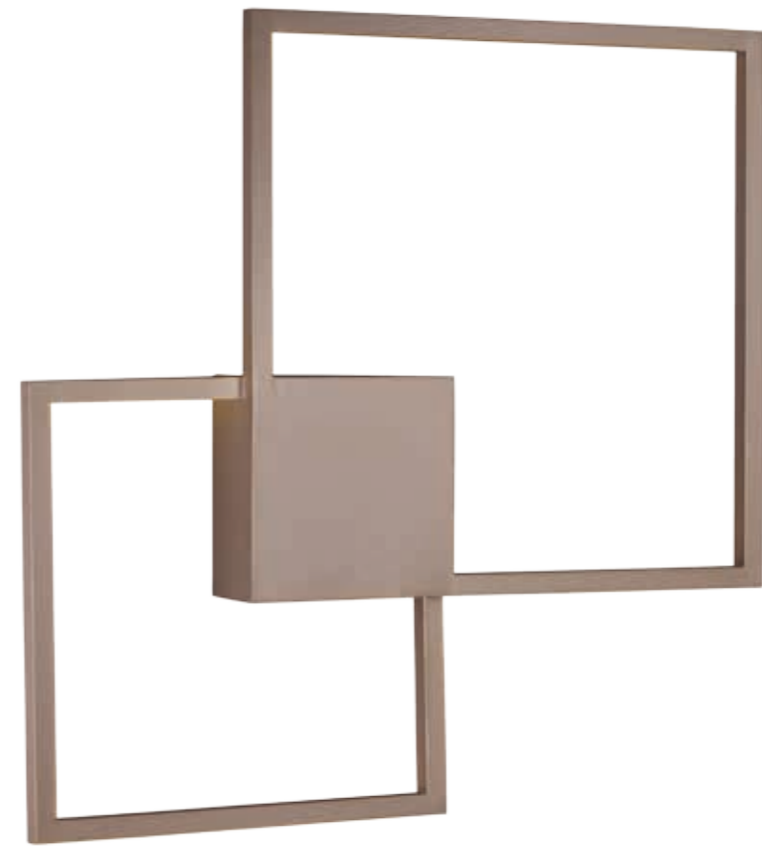

E21510-CHP