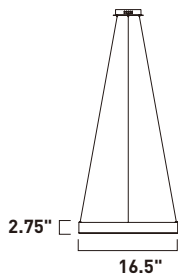

E24295-AL, -COF, -SC
LED Pendant
Finish: See Images
43.2W LED (Integrated)
3,024 Lumens
6.5" / 126.5" OAH