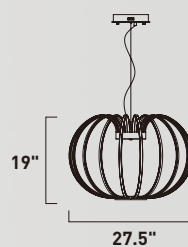

E24524-PC
LED Pendant
Finish: Polished Chrome
116.64W LED PCB (Integrated)
8,165 Lumens
21" / 141" OAH