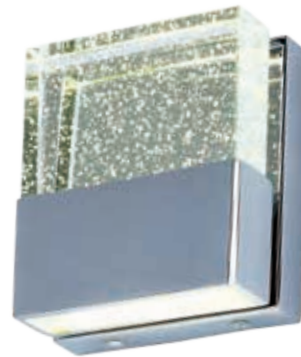

- Suitable for Damp Location
- ADA Approved

FIZZ III

E22755-89PC
2-Light Bath Vanity
Finish: Polished Chrome
Glass: Etched/Bubble
2 x 3W LED (Lamps Included)
420 Lumens