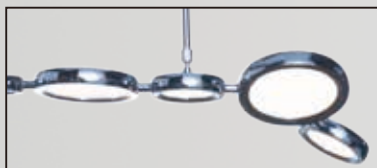

E21142-01PC
1-Light Pendant
Finish: Polished Chrome
Glass: Acrylic
10.8W LED (Lamps Included)
972 Lumens
8.5" / 128.5" OAH

• Adjustable Die Cast rings to allow for unique design arrangements, and directional lighting.