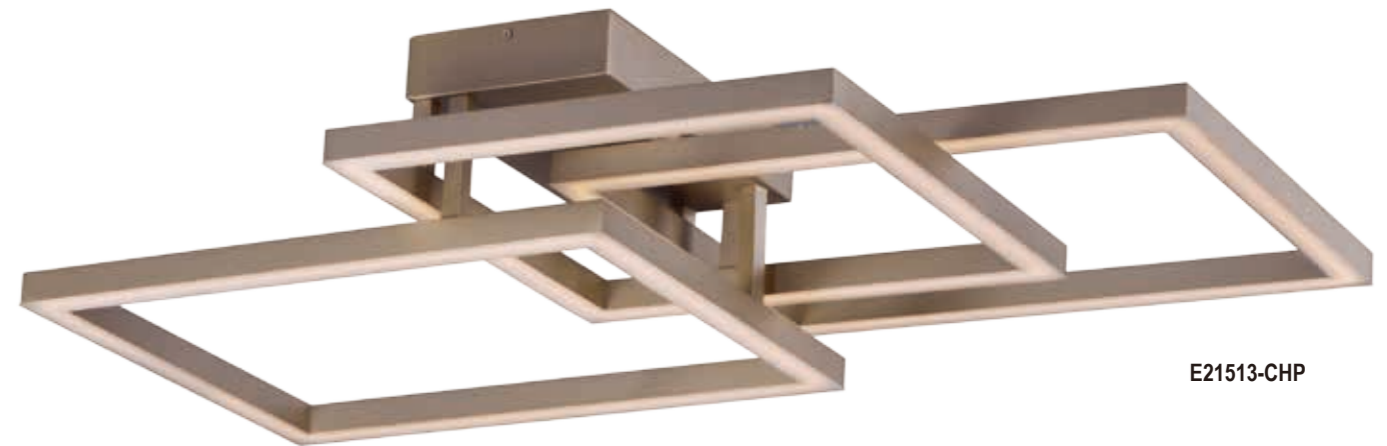

E21513-CHP