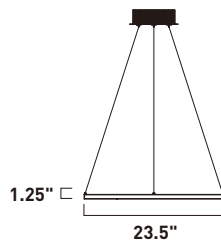

• Multiple arrangement options

E22714-PC
2-Tier Pendant
Finish: Polished Chrome
Glass: Acrylic
23W LED PCB (Integrated)
1,680 Lumens
12" / 130" OAH

HOOPS

- Polished Chrome “hoops” adjustable to your preference
- LEDs mounted inward to provide indirect light
- 3000K Color Temperature
- CRI 80+