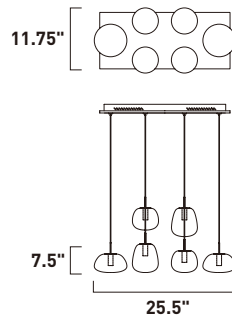

PUFFS

- Cloud-like forms of glass in Matte White finish
- Columns of LED inside glass provide soft, ambient light
- Available in three shapes with customizable multi-pendants
- 3000K Color Temperature
- CRI 80+

E21124-11WT
6-Light Pendant
Finish: Matte White
Glass: Matte White
28.8W LED PCB (Integrated)
2,016 Lumens
10" / 130" OAH