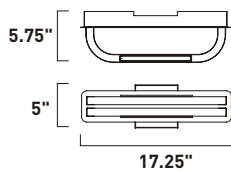

E23201-MW
LED Wall Mount
Finish: Matte White
7W LED PCB (Integrated)
490 Lumens
HCO: 5.75"