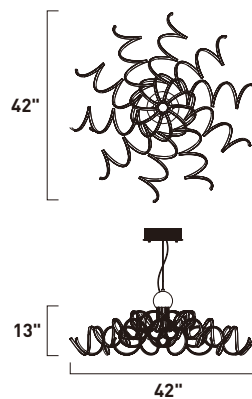

- Unique functional sculptures of illumination
- Corkscrew bands with inset high-powered LEDs
- Diodes visible to create contemporary look
- 3000K Color Temperature
- CRI 80+

CHAOS

E21417-PC
LED Pendant
Finish: Polished Chrome
129.6W LED PCB (Integrated)
9,072 Lumens
17" / 137" OAH