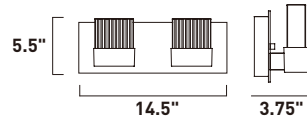

E22752-89PC
4-Light Bath Vanity
Finish: Polished Chrome
Glass: Etched/Bubble
4 x 3W LED (Lamps Included)
840 Lumens
HCO: 2.5"

E22753-89PC
6-Light Bath Vanity
Finish: Polished Chrome
Glass: Etched/Bubble
6 x 3W LED (Lamps Included)
1,260 Lumens
HCO: 2.5"