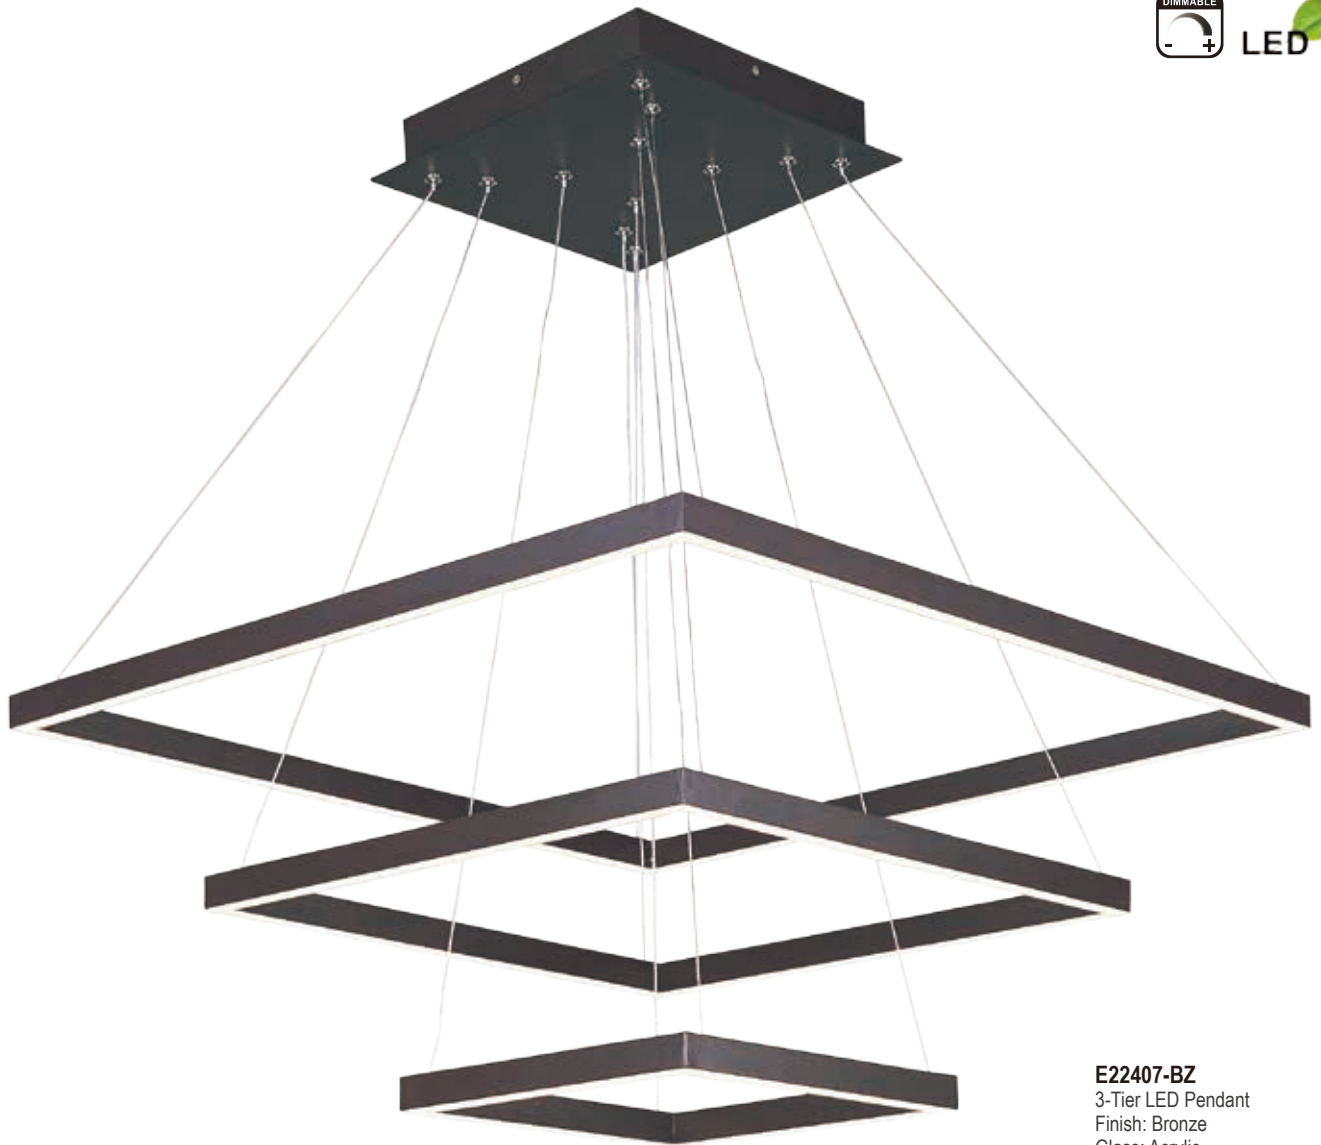

QUAD

- Adjustable connectors allowing for various combinations
- Extruded Aluminum
- 3000K Color temperature
- Dimmable LEDs