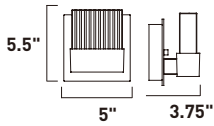

E22751-89PC
2-Light Bath Vanity
Finish: Polished Chrome
Glass: Etched/Bubble
2 x 3W LED (Lamps Included)
420 Lumens
HCO: 2.5"