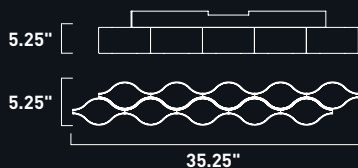

E24124-MW
LED PCB Flush/Wall Mount
Finish: Matte White
55W LED PCB (Integrated)
3,850 Lumens