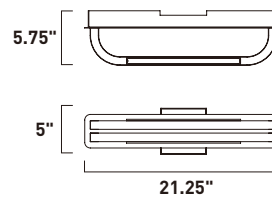

E23202-MW
LED Wall Mount
Finish: Matte White
13W LED PCB (Integrated)
910 Lumens
HCO: 5.75"