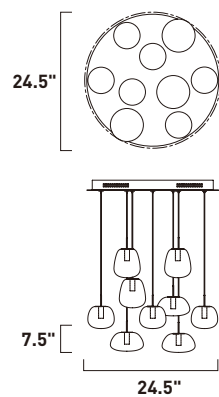

PUFFS

E21127-11WT

9-Light Pendant
Finish: Matte White
Glass: Matte White
43.2W LED PCB (Integrated)
3,024 Lumens
10" / 130" OAH