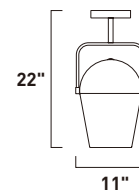

• Satin Aluminum finish