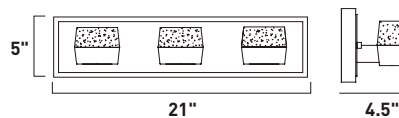

E22893-89BZ, -89PC
6-Light Bath Vanity
Finish: See Images
Glass: Etched/Bubble
6 x 3W LED (Lamps Included)
1,260 Lumens
HCO: 1.8"

E22894-89BZ, -89PC
8-Light Bath Vanity
Finish: See Images
Glass: Etched/Bubble
8 x 3W LED (Lamps Included)
1,680 Lumens
HCO: 1.8"