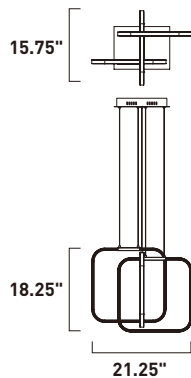

SQUARED

E24553-PC
LED Pendant
Finish: Polished Chrome
29.16W LED PCB (Integrated)
2,041 Lumens
20.5" / 140.5" OAH