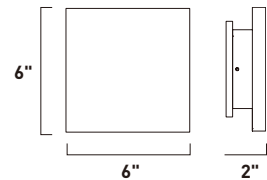

E41388-AL, -WT
LED Outdoor Wall Mount
Finish: See Image
10W LED (Integrated)
700 Lumens
HCO: 3"

E41385-WT

E41385-WT
LED Outdoor Wall Mount
Finish: White
5W LED (Integrated)
350 Lumens
HCO: 4.25"