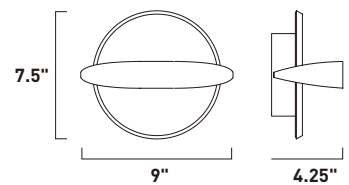

- Machined Aluminum
- Intergrated LED
- 3000K Color Temperature
- CRI 80

ALUMILUX LED

E41386-AL, -WT
LED Outdoor Wall Mount
Finish: See Image
4W LED (Intergrated)
280 Lumens
HCO: 2.25"

E41388-AL, -WT
LED Outdoor Wall Mount
Finish: See Image
10W LED (Integrated)
700 Lumens
HCO: 3"

E41385-WT
LED Outdoor Wall Mount
Finish: White
5W LED (Integrated)
350 Lumens
HCO: 4.25"

• Shown with lights on