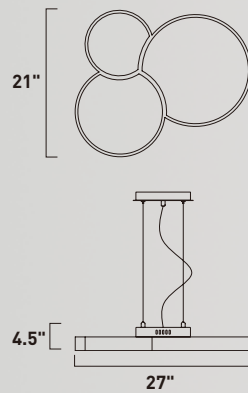

MW Matte White

E22864-BZ, -MW
LED Pendant
Finish: See Images
43W LED (Lamps Included)
3,010 Lumens
17" / 134.5" OAH

• Uplight

• Downlight

E20175-11MS

3-Light Pendant
Finish: Metallic Silver
Glass: Matte White
64.2W LED (Lamps Included)
4,494 Lumens
10" / 130" OAH