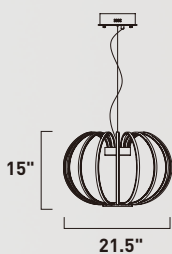

E24526-PC

E24522-PC
LED Pendant
Finish: Polished Chrome
80.64W LED PCB (Integrated)
5,645 Lumens
17.75" / 137.75" OAH