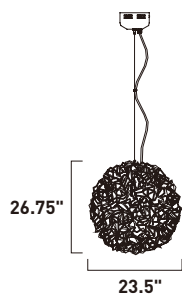

DAZED

- Clear string of G4, Xenon Lamps
- State-of-the-art Smith & Kole 12V transformers
- High Polished Chrome Aluminum rods
- Hand formed Mod-Silhouettes
- Dimmable

E22574-PC

E22572-PC

E22574-PC
 12-Light Pendant
 Finish: Polished Chrome
 12 x 20W G4 (Lamps Included)
 3,120 Lumens
 28.5" / 147" OAH