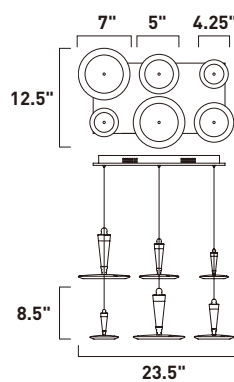

E21166-01PC, -01BZ
6-Light Pendant
Finish: See Image
Glass: Frosted Acrylic
69.6W LED (Lamps Included)
6,264 Lumens
8.5" / 128" OAH