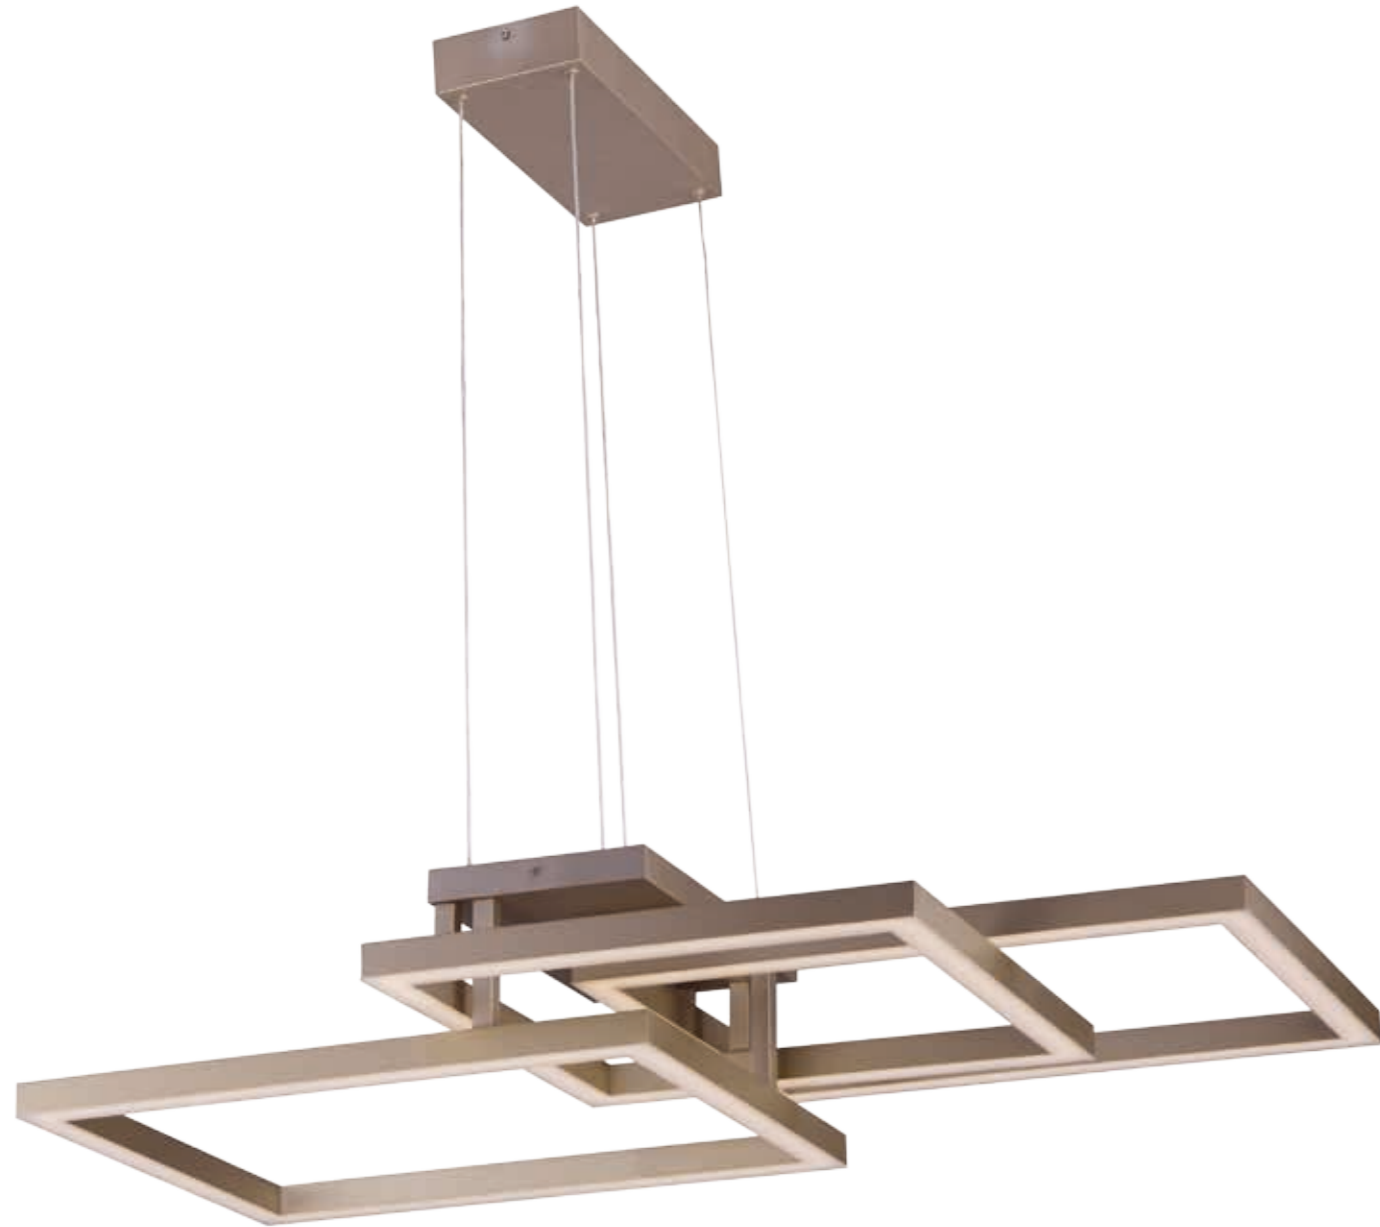

E24297-AL, -COF, -SC
LED Pendant
Finish: See Images
86.4W LED (Integrated)
6,048 Lumens
6.5" / 126.5" OAH

TRAVERSE

Multiple squares finished in Champagne, are layered in a geometric pattern to form an interesting lighting sculpture. Enclosed behind the white acrylic lens is high power LED for even and economical illumination.

TRAVERSE

- All are integrated LED
- Dimmable
- 3000K Color Temperature
- CRI 80

E21515-CHP
LED Pendant
Finish: Champagne
86W LED (Integrated)
6,020 Lumens
7.75" / 127.75" OAH
[Icons: LED, Dimmable]

E21510-CHP