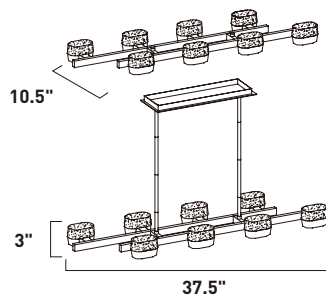

- 3000K Color Temperature
- Indirect Up-Light and Direct Down-Light
- Solid oval shape, Etched Bubble Glass shades

Frame diagram and overall measurements

E22897-89BZ, -89PC

16-Light Pendant
Finish: See Images
Glass: Etched/Bubble
16 x 3W LED (Lamps Included)
3,360 Lumens
6" / 44.75" OAH

- Includes Two 6" stems ESTR06206BZ, PC
- Includes Six 12" stems ESTR06212BZ, PC