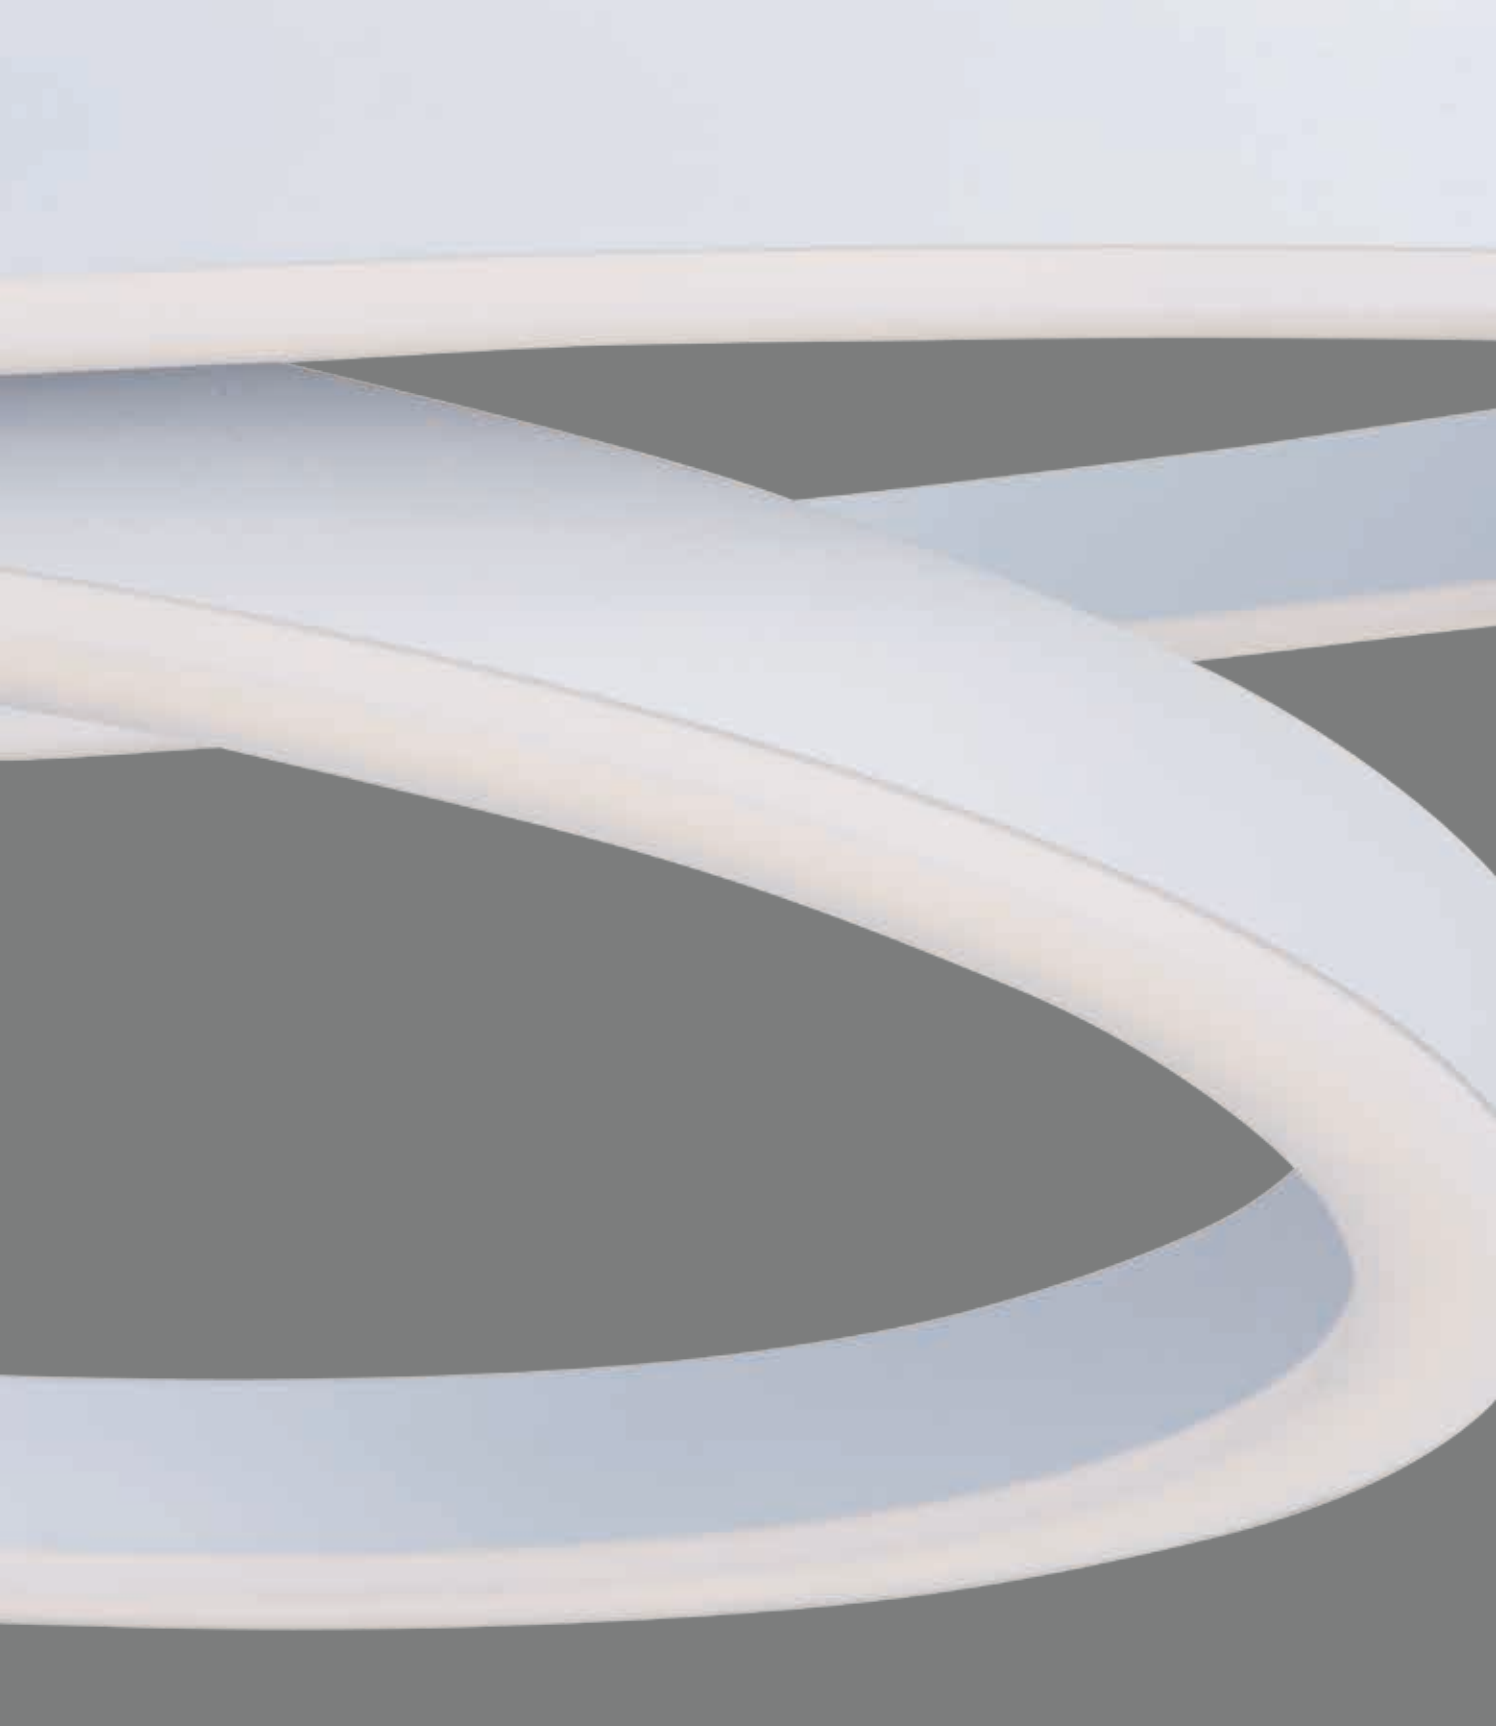

E22710-PC
 1-Light Wall Mount
 Finish: Polished Chrome
 Glass: Acrylic
 5.4W LED PCB (Integrated)
 378 Lumens
 HCO: 1.58"

CIRQUE

Matte White rings suspend in a unique fashion as if relying on each other for support. A continuous band of LED evenly spread generous amounts of dimmable light into the space. Ceiling fixtures can also double as wall mounts.