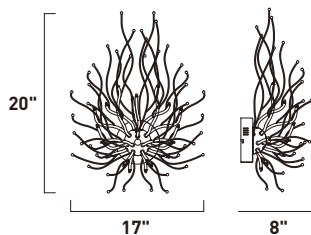

E24672-PC
13-Light LED Wall Mount
Finish: Polished Chrome
15.6W LED (Lamps Included)
1,430 Lumens
HCO: 13.75"