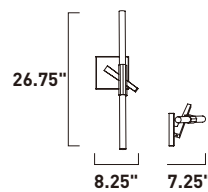

E41430-75GM
2-Light LED Wall Mount
Finish: Gunmetal
Glass: Clear Acrylic
6W LED (Integrated)
420 Lumens
HCO: 12"