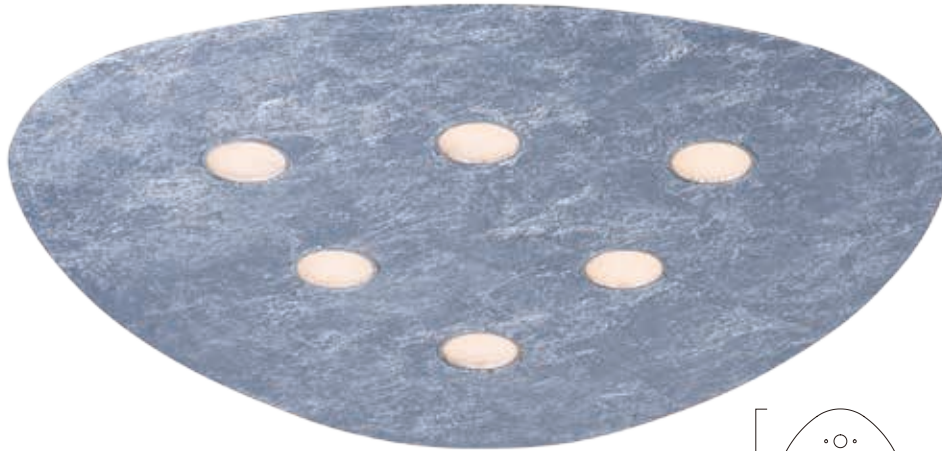

- 3000K Color Temperature
- High Powered, 5 Watt LED Modules
- Flat Aluminum palette finished in Silver Foil paint
- Dimmable
- CRI 80+

PALETTE

E20781-SF
6-Light LED Flush/Wall Mount
Finish: Silver Foil
6 x 5W LED (Lamps Included)
2,100 Lumens