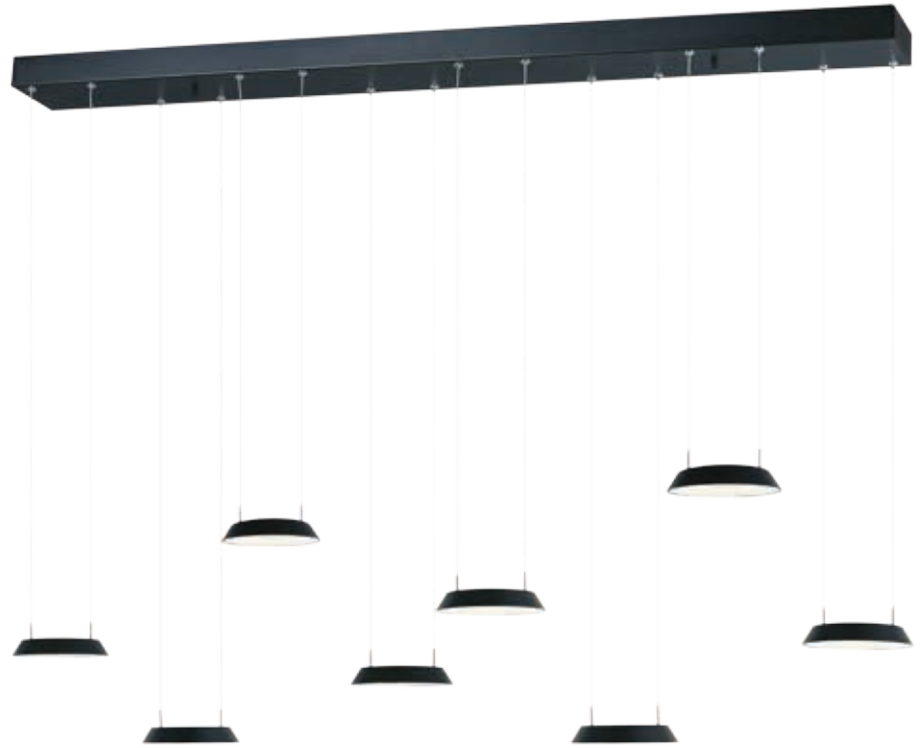

QUANTUM

E20905-BK