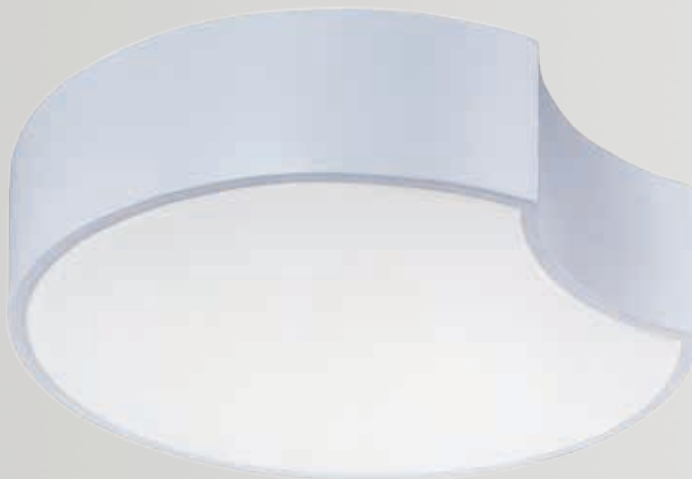

CELLS

The Cells collection is a modular system that allows for one unit to install on a powered outlet and up to 10 additional units of your choice to be added to the original module with the additional wire included inside each fixture. The additional wire moves from fixture to fixture through knockouts on the side. This system allows the user to create a sculpture of light on ceiling sure to become the focal point in the room.