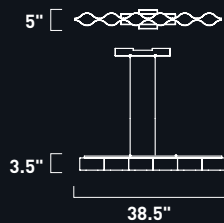

BILLOW

- Cast metal frames of Matte White waves
- Dimmable High powered LEDs included
- 3000K Color Temperature
- CRI 80

E24125-MW
LED PCB Pendant
Finish: Matte White
24W LED PCB (Integrated)
1,680 Lumens
39.5" / 126" OAH