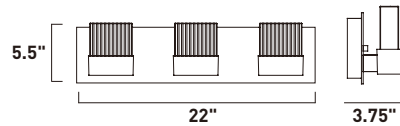

E22754-89PC
8-Light Bath Vanity
Finish: Polished Chrome
Glass: Etched/Bubble
8 x 3W LED (Lamps Included)
1,680 Lumens
HCO: 2.5"