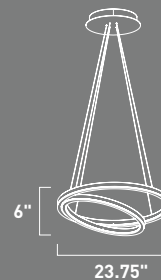

CIRQUE

- High-powered LED rings that fit into each other
- Ceiling Mounts also function as Wall Sconces
- 3000K Color Temperature
- CRI 80+