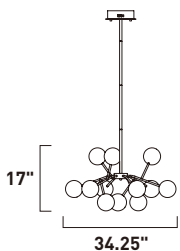

E24284-24BZ

E24286-24PC

E24284-24BZ, -24PC

12-Light LED Pendant
 Finish: See Image
 Glass: Clear
 28.8W LED (Integrated)
 2,016 Lumens
 24.5" / 54" OAH

- Includes One 6" stem ESTR06006BZ-AN, PC-AN
- Includes Three 12" stems ESTR06012BZ-AN, PC-AN