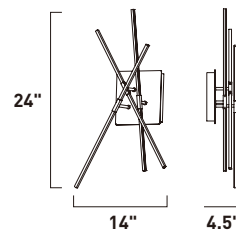

E20691-PC

E20691-PC
3-Light Wall Mount
Finish: Polished Chrome
17.1W LED (Integrated)
1,197 Lumens
HCO: 13"