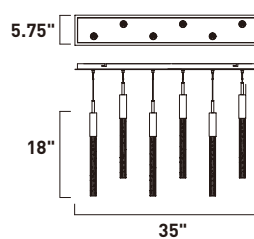

SCEPTER

E32779-91BC

E32776-118BRZ

E32779-91BC, -118BRZ

10-Light Pendant
 Finish: See Images
 Glass: See Images
 75W LED (Lamps Included)
 2,460 Lumens
 20"/140" OAH

E32776-91BC, -118BRZ

6-Light Pendant
 Finish: See Images
 Glass: See Images
 45W LED (Lamps Included)
 1,476 Lumens
 20"/140" OAH