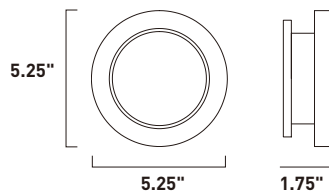

E41380-BZ, -WT
LED Outdoor Wall Mount
Finish: See Image
6W LED (Integrated)
420 Lumens
HCO: 2.75"

• Backlit Indirect