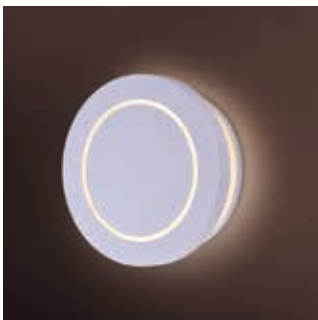

• Shown with lights on