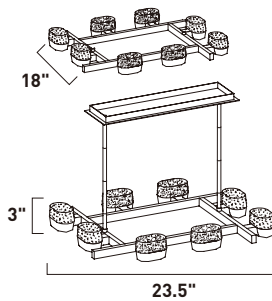

VOLT

Frame diagram and overall measurements

E22899-89BZ, -89PC

16-Light Pendant

Finish: See Images

Glass: Etched/Bubble

16 x 3W LED (Lamps Included)

3,360 Lumens

6" / 44.75" OAH

- Includes Two 6" stems ESTR06206BZ, PC
- Includes Six 12" stems ESTR06212BZ, PC