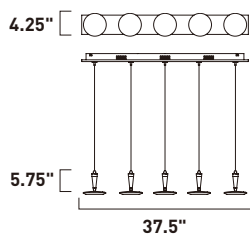

E21165-01PC, -01BZ
5-Light Pendant
Finish: See Image
Glass: Frosted Acrylic
5 x 7.2W LED (Lamps Included)
3,240 Lumens
5.75" / 126" OAH