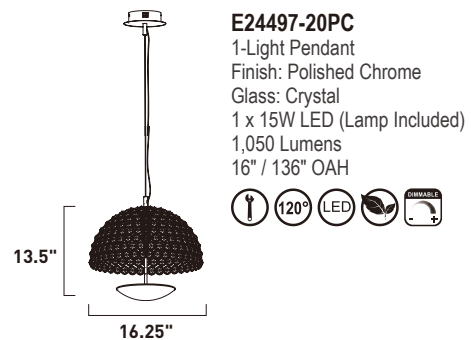

E24497-20PC
1-Light Pendant
Finish: Polished Chrome
Glass: Crystal
1 x 15W LED (Lamp Included)
1,050 Lumens
16" / 136" OAH