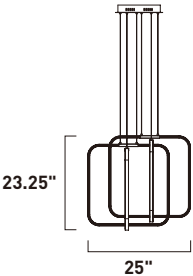

E24554-PC
LED Pendant
Finish: Polished Chrome
50.4W LED PCB (Integrated)
3,528 Lumens
25.25" / 145.25" OAH