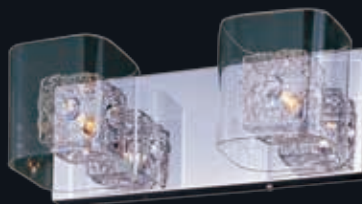

E22830-18SVPC, -18PCPC
1-Light Wall Mount
Finish: Polished Chrome
Glass: Clear
1 x 40W G9 (Lamp Included)
500 Lumens
HCO: 2"