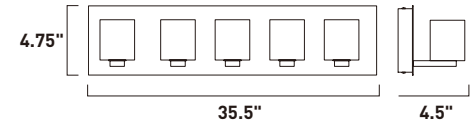

BLOCS LED

E32031-18PC
1-Light LED Wall Mount
Finish: Polished Chrome
Glass: Clear/Frosted
2.2W LED (Lamps Included)
440 Lumens
HCO: 3.5"

E32032-18PC
2-Light LED Wall Mount
Finish: Polished Chrome
Glass: Clear/Frosted
4.4W LED (Lamps Included)
880 Lumens
HCO: 3.5"

E32033-18PC
3-Light LED Bath Vanity
Finish: Polished Chrome
Glass: Clear/Frosted
6.6W LED (Lamps Included)
1,320 Lumens
HCO: 3.5"

E32170-18PC
4-Light LED Bath Vanity
Finish: Polished Chrome
Glass: Clear/Frosted
8.8W LED (Lamps Included)
1,760 Lumens
HCO: 3.5"

E32171-18PC
5-Light LED Bath Vanity
Finish: Polished Chrome
Glass: Clear/Frosted
11W LED (Lamps Included)
2,200 Lumens
HCO: 3.5"