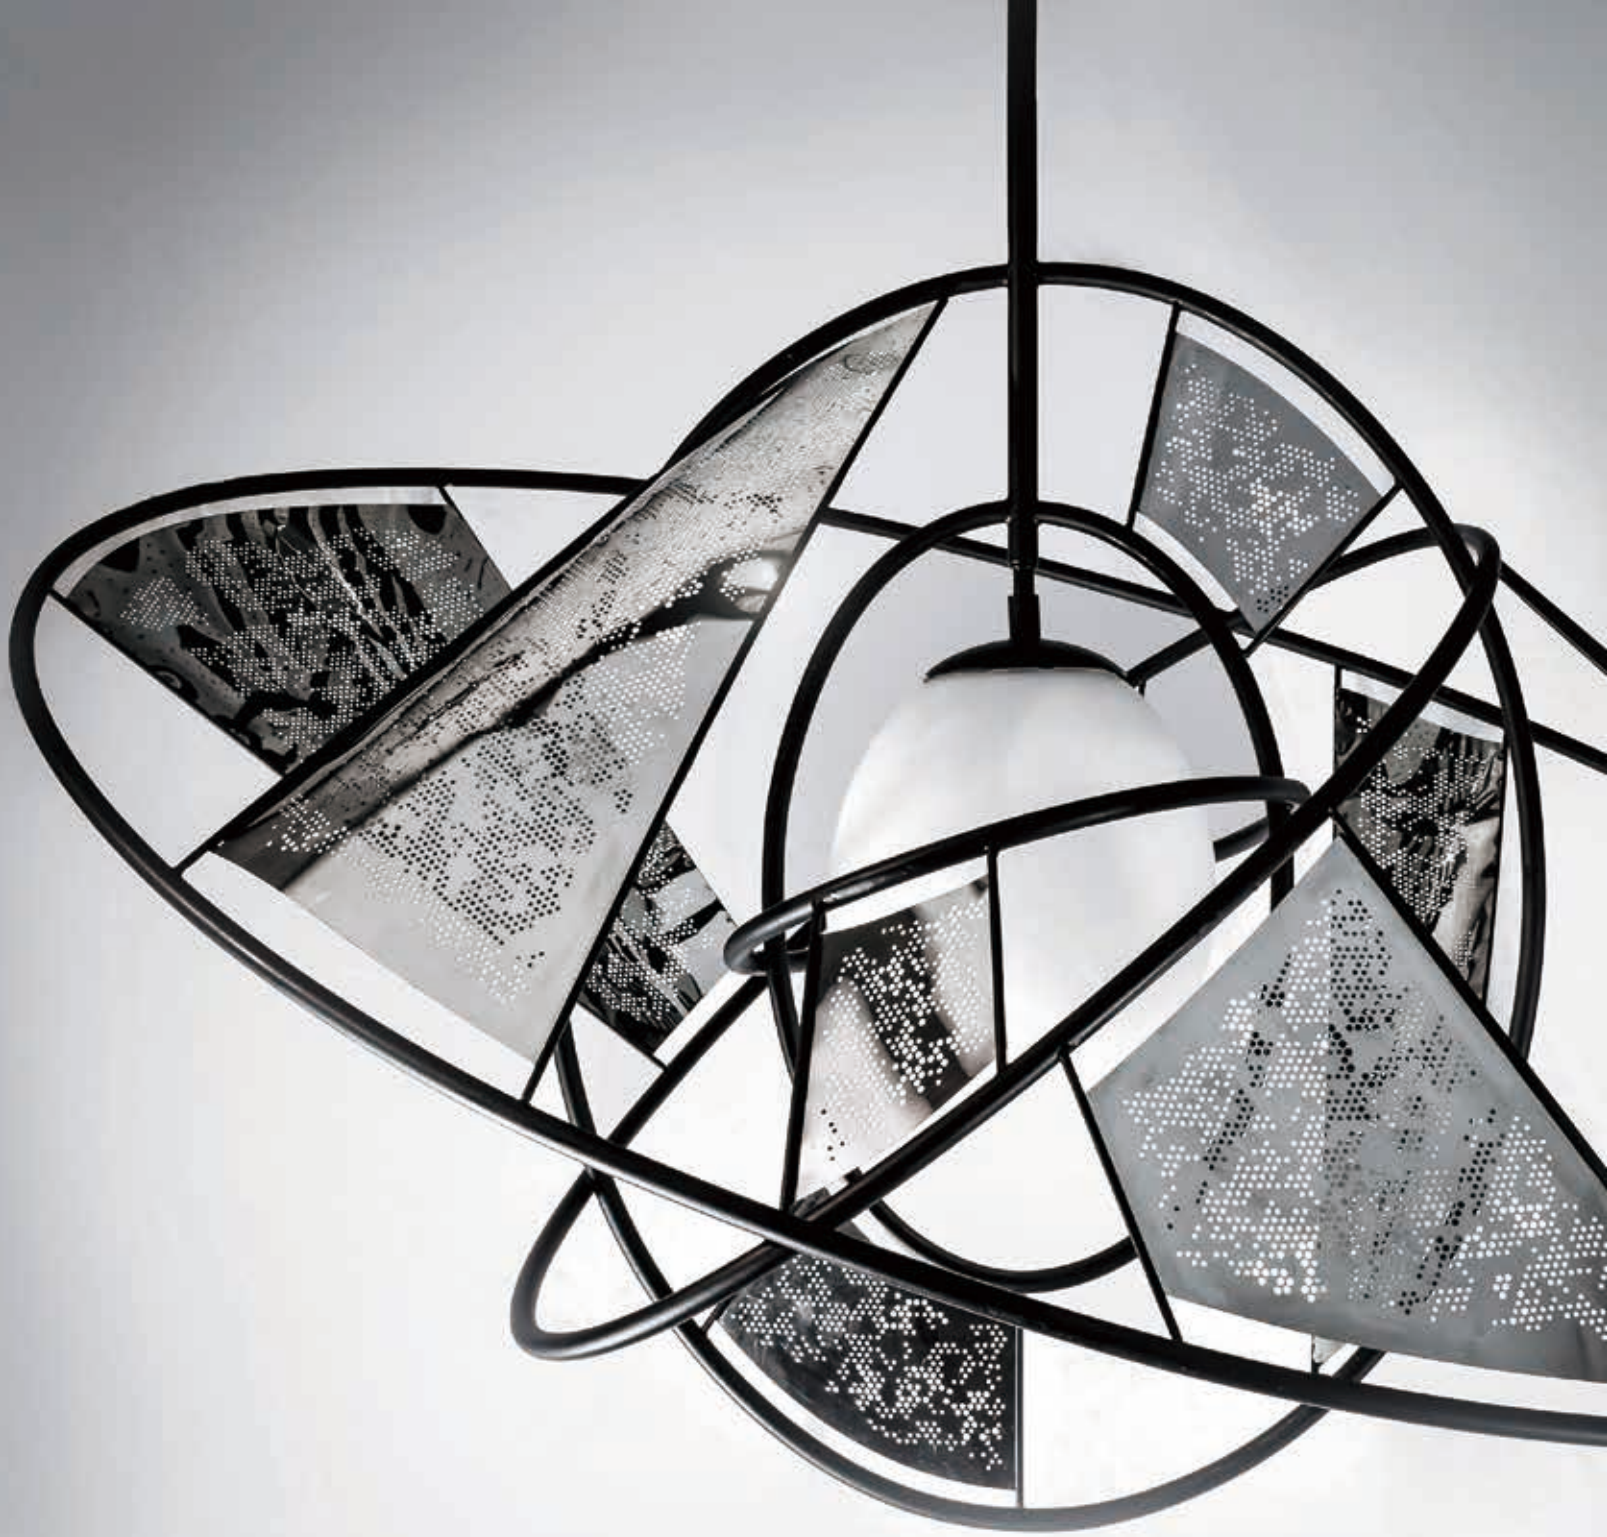

BUBBLY

Effervescent Bubble glass balls are randomly placed on rods of Polished Chrome and illuminated by high power LED diodes enclosed in the base. The rod swivels 180 degrees so that light can be positioned where needed.

- Includes One 6" stem ESTR12506PC-LX
- Includes Three 12" stems ESTR12512PC-LX

E24573-91PC

21-Light LED PCB Pendant
 Finish: Polished Chrome
 Glass: Bubble
 52.5W LED PCB (Lamps Included)
 3,675 Lumens
 36" / 72" OAH

- Includes One 6" stem ESTR12506PC-LX
- Includes Three 12" stems ESTR12512PC-LX

ASTRO

Round Black tubing orbit an elliptical shape satin white glass and support sails of perforated stainless steel to create a unique lighting sculpture. A LED light source sheds soft and economical into the room while adding years of maintenance free illumination.