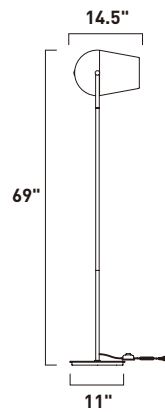

E20831-SA
LED Semi Flushmount
Finish: Satin Aluminum
1 x 15W COB LED (Integrated)
1,650 Lumens