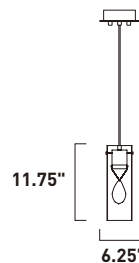

E21111-18PC
1-Light Pendant
Finish: Polished Chrome
Glass: Clear
1 x 3W COB LED (Integrated)
330 Lumens
14.5" / 132" OAH