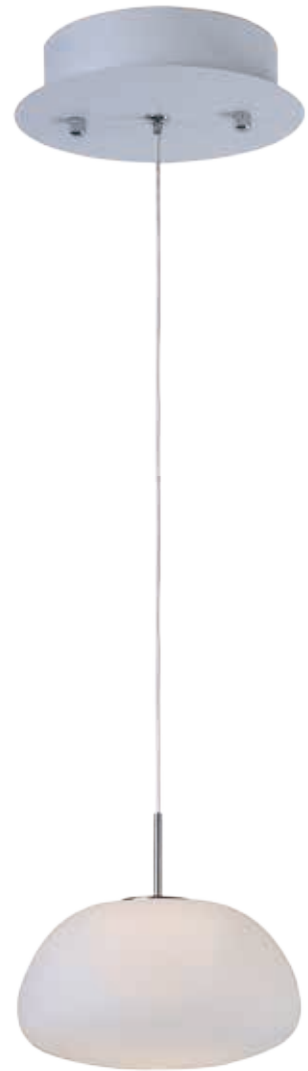

E21124-11WT
6-Light Pendant
Finish: Matte White
Glass: Matte White
28.8W LED PCB (Integrated)
2,016 Lumens
10" / 130" OAH

PUFFS

E21121-11WT

E21120-11WT

E21122-11WT

E21121-11WT
 1-Light Pendant
 Finish: Matte White
 Glass: Matte White
 4.8W LED PCB (Integrated)
 336 Lumens
 10" / 130" OAH