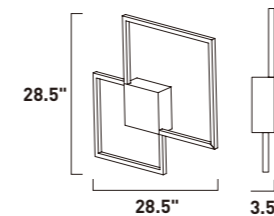

E21510-CHP
LED Wall Mount
Finish: Champagne
28W LED (Integrated)
1,960 Lumens
HCO: 16.75"
[Icons: LED, Dimmable, ADA]