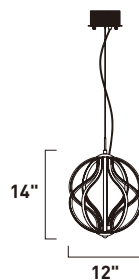

E21176-PC
LED PCB Pendant
Finish: Polished Chrome
103.7W LED PCB (Integrated)
7,258 Lumens
28" / 148" OAH

AURA

E21172-PC

E21174-PC

E21172-PC
LED PCB Pendant
Finish: Polished Chrome
32.4W LED PCB (Integrated)
2,268 Lumens
14" / 134" OAH