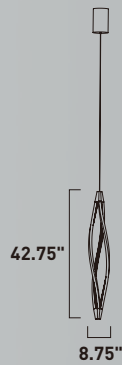

E41392-11MW
LED Pendant
Finish: Matte White
23W LED (Integrated)
1,610 Lumens
49.75" / 169.75" OAH