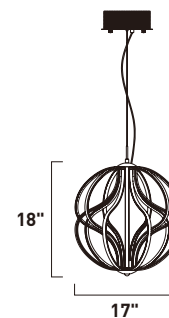

E21176-PC
LED PCB Pendant
Finish: Polished Chrome
103.7W LED PCB (Integrated)
7,258 Lumens
28" / 148" OAH

AURA

E21172-PC

E21174-PC

E21172-PC
LED PCB Pendant
Finish: Polished Chrome
32.4W LED PCB (Integrated)
2,268 Lumens
14" / 134" OAH