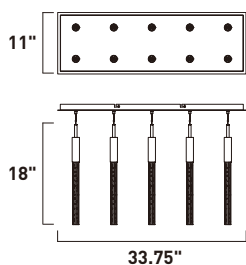

E32779-91BC, -118BRZ

10-Light Pendant
Finish: See Images
Glass: See Images
75W LED (Lamps Included)
2,460 Lumens
20"/140" OAH