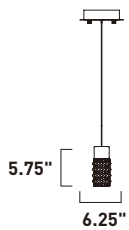

• Clear pressed glass, with a dimple pattern

POLKA

E20770-18PC

E20771-18PC
 1-Light Pendant
 Finish: Polished Chrome
 Glass: Clear
 1 x 3W COB LED (Integrated)
 330 Lumens
 8" / 128" OAH

E20773-18PC
 3-Light Pendant
 Finish: Polished Chrome
 Glass: Clear
 3 x 3W COB LED (Integrated)
 990 Lumens
 8" / 128" OAH