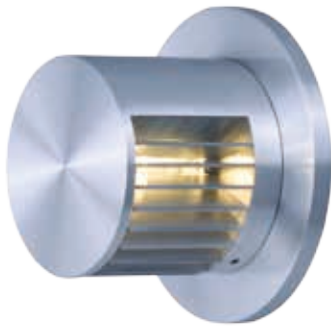

- Machined Aluminum
- Intergrated LED
- 3000K Color Temperature
- CRI 80

ALUMILUX LED

E41386-AL

E41386-AL, -WT
LED Outdoor Wall Mount
Finish: See Image
4W LED (Intergrated)
280 Lumens
HCO: 2.25"