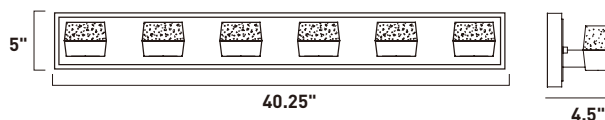

- 3000K Color Temperature
- Indirect Up-Light and Direct Down-Light
- Etched Bubble Glass shades

VOLT

E22891-89BZ, -89PC
2-Light Bath Vanity
Finish: See Images
Glass: Etched/Bubble
2 x 3W LED (Lamps Included)
420 Lumens
HCO: 2.5"

E22892-89BZ, -89PC
4-Light Bath Vanity
Finish: See Images
Glass: Etched/Bubble
4 x 3W LED (Lamps Included)
840 Lumens
HCO: 1.8"

E22893-89BZ, -89PC
6-Light Bath Vanity
Finish: See Images
Glass: Etched/Bubble
6 x 3W LED (Lamps Included)
1,260 Lumens
HCO: 1.8"

E22894-89BZ, -89PC
8-Light Bath Vanity
Finish: See Images
Glass: Etched/Bubble
8 x 3W LED (Lamps Included)
1,680 Lumens
HCO: 1.8"

E22896-89BZ, -89PC
12-Light Bath Vanity
Finish: See Images
Glass: Etched/Bubble
12 x 3W LED (Lamps Included)
2,520 Lumens
HCO: 1.8"