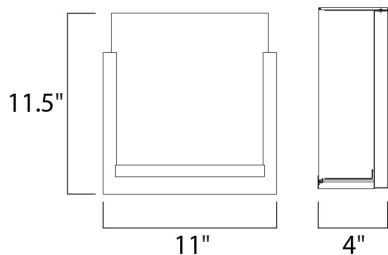

**MEASUREMENTS**

DIMENSION : 11" W x 11.5" H x 4" Ext

HANGING WEIGHT : 4.01 lb

**LAMPING**

LUMENS : 0 Rated

BULB : 2 x 60W Incandescent MB T10 , 120W Total

BULB INCLUDED : (Not Included)

DIMMABLE : Yes