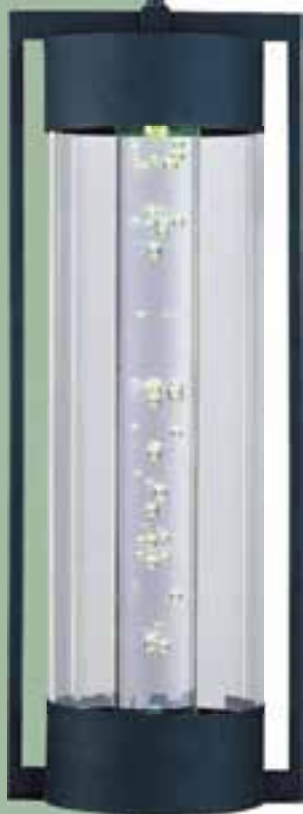

88357CLTE 1-Light Pendant
Textured Ebony
8.25"W x 26"H x 44.25"OAH
7.5w LED (Included)
480 Rated Lumens