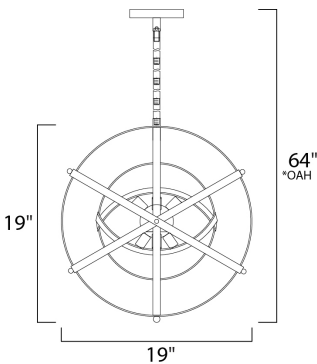

*Max Overall Height

MEASUREMENTS

DIMENSION : 19" W x 19" H
 MAX OAH : 64" OAH
 HANGING WEIGHT : 11.57 lb

LAMPING

INPUT VOLTAGE : 120V
 LUMENS : 2,700 Rated
 BULB : 6 x 40W Xenon G9 , 240W Total
 BULB INCLUDED : (Included)
 DIMMABLE : Yes
 COLOR_TEMP : 2900K