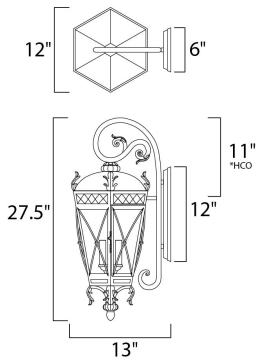

MEASUREMENTS

DIMENSION : 12" W x 27.5" H x 13" Ext
BACK PLATE : 6" W x 12" H x 11" HCO
HANGING WEIGHT : 15.1 lb

LAMPING

INPUT VOLTAGE : 120V
LUMENS : 0 Rated
BULB : 3 x 40W Incandescent E12 Candelabra , 120W Total
BULB INCLUDED : (Not Included)
DIMMABLE : Standard Dimmer

Always consult a qualified electrician before installing any lighting product.