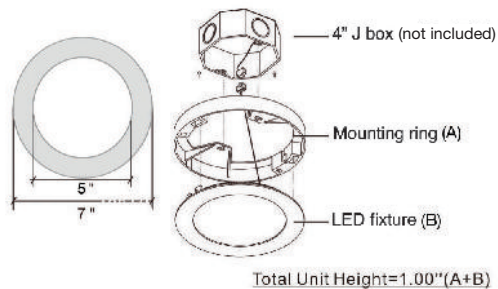

S9190

Fits 4" junction box

S9194

Fits 4", 3" & Pancake junction boxes

Includes: LED Fixture, Mounting Ring, Wire Connector

Illuminance at a Distance

Center Beam Lux	Beam V	Lux H
7 Ft 90.65 LUX	18 Ft 18 Ft	18 Ft
13 Ft 22.65 LUX	36 Ft 36 Ft	36 Ft
20 Ft 10.07 LUX	54 Ft 54 Ft	54 Ft
26 Ft 5.67 LUX	72 Ft 72 Ft	72 Ft
33 Ft 3.63 LUX	91 Ft 91 Ft	91 Ft
39 Ft 2.52 LUX	109 Ft 109 Ft	109 Ft