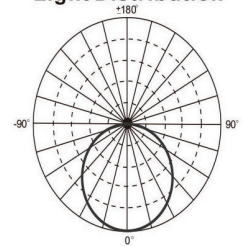

Vert. 5 Spread: 108.2 Vert. 5 Spread: 108.2

Light Distribution

7" LED Flush Mount

Item Number	Lamp Description	Watts	Volts	Finish	CRI	CCT	Lumens	Beam	M.O.L. (Inches)	Life/Hours
S9190	13.5WLED/7FL/WH/27K	13.5	120	White	180	2700K	810	108°	1	40,000
S9099	13.5WLED/7FL/WH/3K	13.5	120	White	180	3000K	820	108°	1	40,000
S9191	13.5WLED/7FL/WH/5K	13.5	120	White	180	5000K	890	108°	1	40,000
S9192	13.5WLED/7FL/SN/3K	13.5	120	Satin Nickel	180	3000K	820	108°	1	40,000
S9193	13.5WLED/7FL/WH/3K/1.8	13.5	120	White	180	3000K	820	108°	1.8	40,000
S9194	13.5WLED/7FL/SN/3K/1.8	13.5	120	Satin Nickel	180	3000K	820	108°	1.8	40,000