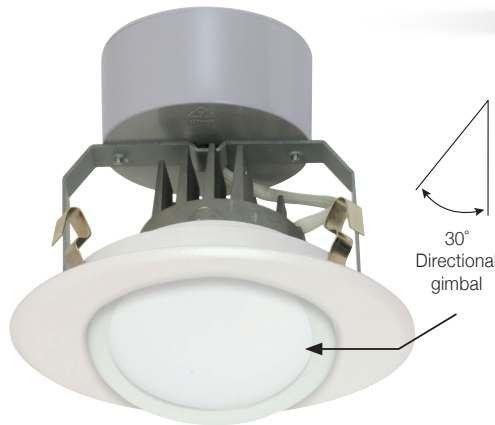

Features

- Dimmable
- Damp location listed - Gimbal
- Wet location listed - Baffle
- Works with magnetic and electronic 12V transformers

Bi-Pin Adapter included

S9128: 3" Baffle

S9128 Illumination 7W 12V 90°

Center Beam LUX	Beam Width
1m 208.33 LUX	1.942m
2m 52.08 LUX	3.883m
3m 23.15 LUX	5.825m

S9129: 4" Gimbal

S9129 Illumination 7W 12V 90°

Center Beam LUX	Beam Width
1m 203.22 LUX	2.008m
2m 50.81 LUX	4.015m
3m 22.58 LUX	6.023m