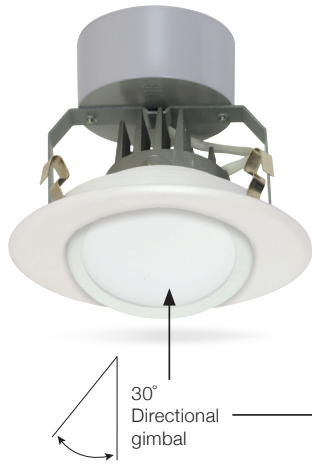

**LED RETROFITS,
RETROFIT KITS &
FLUSH MOUNT
FIXTURES**

120V Recessed downlight retrofits

Spring clip mounting system

S9123: 4" Gimbal

S9125: 5"-6" Gimbal

S9123 Illumination 8W 90°

Center Beam LUX	Beam	
	W	H
2m 46.61 LUX	4.1m	4.1m
4m 11.65 LUX	8.2m	8.2m
6m 5.18 LUX	12.3m	12.4m

S9125 Illumination 11W 90°

Center Beam LUX	Beam	
	W	H
2m 67.68 LUX	4.4m	4.4m
4m 16.92 LUX	8.8m	9.9m
6m 7.52 LUX	13.2m	13.3m

Applications

- Residential
- Office
- Retail
- Hospitality

Features

- Direct replacement for reflector lamps
- Dimmable*
- Long life, 35,000 hours
- Environmentally friendly – no UV or IR radiation
- 90 CRI
- 3 year warranty**
- Damp location listed - Gimbal
- U.L. wet location listed - Baffle
- ENERGY STAR® certified

S9124: 4" Baffle

S9125: 5"-6" Baffle, 820 Lumens
S9126: 5"-6" Baffle, 1210 Lumens

S9124 Illumination 8.5W 90°

Center Beam LUX	Beam	
	W	H
2m 60.97 LUX	3.9m	3.9m
4m 15.24 LUX	7.8m	7.9m
6m 6.77 LUX	11.7m	11.8m