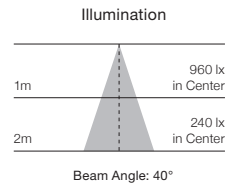

4" LED recessed downlight retrofits

Applications

- Residential
- Office
- Retail
- Hospitality

Features

- Solid state LED lighting
- Direct replacement for reflector lamps
- Dimmable*
- Long life, 40,000 hours
- High efficiency/Environmentally friendly
- No UV or IR radiation
- 3 year warranty**
- U.L. damp location listed - Gimbal
- U.L. wet location listed - Baffle
- ENERGY STAR® certified

E26 Adapter included

S9116: 4" Gimbal