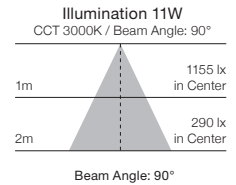

Applications

- Residential
- Office
- Retail
- Hospitality

Features

- Solid state LED lighting
- Direct replacement for reflector lamps
- Dimmable*
- Long life, 40,000 hours
- High efficiency/Environmentally friendly
- Innovative design
- No UV or IR radiation
- 3 year warranty**
- U.L. wet location listed
- ENERGY STAR® certified

E26 Adapter included

5", 6" LED Recessed Downlight Retrofits

Item Number	Lamp Description	Watts	Volts	CRI	CCT	Lumens	Beam	M.O.L. (Inches)	Life/Hours
S9196	11LED/RDL/5-6/120V/27K/DIM	11	120	80	2700K	800	90°	3 3/8	35,000
S9118	11LED/RDL/5-6/120V/30K/DIM	11	120	90	3000K	750	90°	3 3/8	35,000
S9119	15LED/RDL/5-6/120V/30K/DIM	15	120	90	3000K	1200	90°	3 3/8	35,000

GU24 base sold separately S8999

Pack: Master 12/1

* Consult Satco or visit www.satco.com for an up to date dimmer compatibility list.

** See separate warranty for complete terms and conditions.