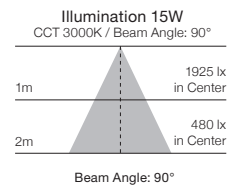

Applications

- Residential
- Office
- Retail
- Hospitality

Features

- Solid state LED lighting
- Direct replacement for reflector lamps
- Dimmable*
- Long life, 40,000 hours
- High efficiency/Environmentally friendly
- Innovative design
- No UV or IR radiation
- 3 year warranty**
- U.L. wet location listed
- ENERGY STAR® certified

E26 Adapter included

5", 6" LED Recessed Downlight Retrofits

Item Number	Lamp Description	Watts	Volts	CRI	CCT	Lumens	Beam	M.O.L. (Inches)	Life/Hours
S9196	11LED/RDL/5-6/120V/27K/DIM	11	120	80	2700K	800	90°	3 3/8	35,000
S9118	11LED/RDL/5-6/120V/30K/DIM	11	120	90	3000K	750	90°	3 3/8	35,000
S9119	15LED/RDL/5-6/120V/30K/DIM	15	120	90	3000K	1200	90°	3 3/8	35,000

GU24 base sold separately S8999

Pack: Master 12/1

* Consult Satco or visit www.satco.com for an up to date dimmer compatibility list.

** See separate warranty for complete terms and conditions.