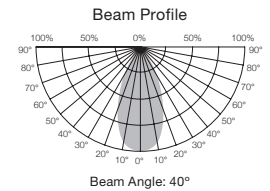

4" LED recessed downlight retrofits

Applications

- Residential
- Office
- Retail
- Hospitality

Features

- Solid state LED lighting
- Direct replacement for reflector lamps
- Dimmable*
- Long life, 40,000 hours
- High efficiency/Environmentally friendly
- No UV or IR radiation
- 3 year warranty**
- U.L. damp location listed - Gimbal
- U.L. wet location listed - Baffle
- ENERGY STAR® certified

E26 Adapter included

S9116: 4" Gimbal