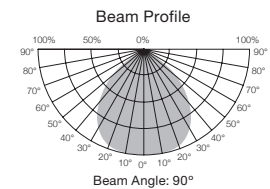

S9195: 4" Baffle 2700K
S9117: 4" Baffle 3000K

4" LED Recessed Downlight Retrofits

Item Number	Lamp Description	Watts	Volts	CRI	CCT	Lumens	Beam	M.O.L. (Inches)	Life/ Hours
S9195	8LED/RDL/4/120V/27K/DIM	8	120	80	2700K	560	90°	2 5/8	35,000
S9117	8LED/RDL/4/120V/30K/DIM	8	120	90	3000K	500	90°	2 5/8	35,000
S9116	9LED/RDL/4/120V/30K/GMBL	9	120	90	3000K	650	40°	2 1/2	35,000

GU10 base sold separately, item number: S9000

Pack: Master 12/1

* Consult Satco or visit www.satco.com for an up to date dimmer compatibility list.

** See separate warranty for complete terms and conditions.