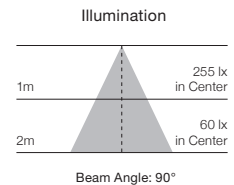

S9195: 4" Baffle 2700K
S9117: 4" Baffle 3000K

4" LED Recessed Downlight Retrofits

Item Number	Lamp Description	Watts	Volts	CRI	CCT	Lumens	Beam	M.O.L. (Inches)	Life/ Hours
S9195	8LED/RDL/4/120V/27K/DIM	8	120	80	2700K	560	90°	2 5/8	35,000
S9117	8LED/RDL/4/120V/30K/DIM	8	120	90	3000K	500	90°	2 5/8	35,000
S9116	9LED/RDL/4/120V/30K/GMBL	9	120	90	3000K	650	40°	2 1/2	35,000

GU10 base sold separately, item number: S9000

Pack: Master 12/1

* Consult Satco or visit www.satco.com for an up to date dimmer compatibility list.

** See separate warranty for complete terms and conditions.