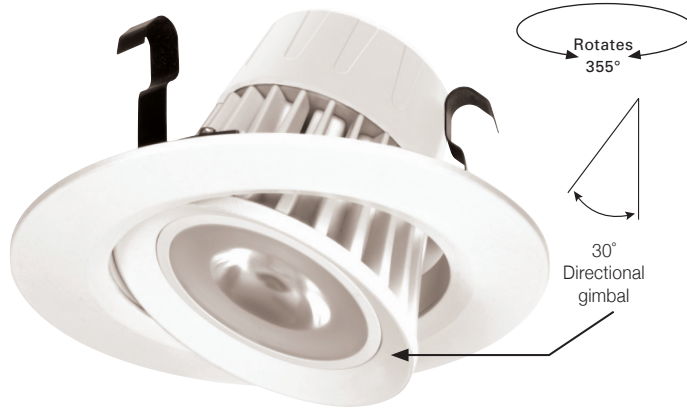

4" LED recessed downlight retrofits

Applications

- Residential
- Office
- Retail
- Hospitality

Features

- Solid state LED lighting
- Direct replacement for reflector lamps
- Dimmable*
- Long life, 40,000 hours
- High efficiency/Environmentally friendly
- No UV or IR radiation
- 3 year warranty**
- U.L. damp location listed - Gimbal
- U.L. wet location listed - Baffle
- ENERGY STAR® certified

E26 Adapter included

S9116: 4" Gimbal