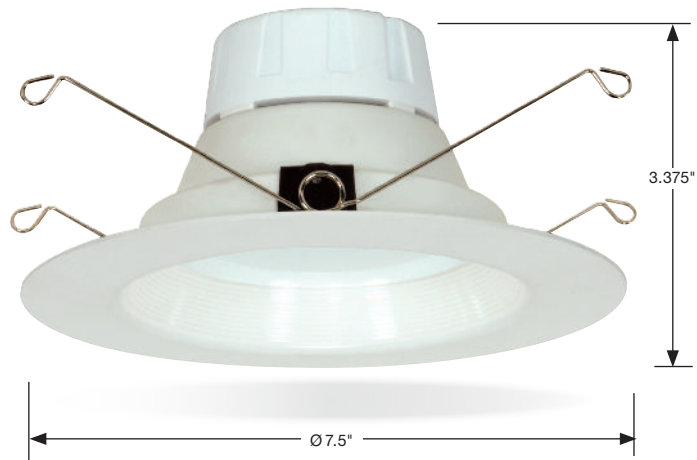

5", 6" LED recessed downlight retrofits

S9196: 5"-6" Baffle, 2700K
S9118: 5"-6" Baffle, 3000K, 750 Lumens
S9119: 5"-6" Baffle, 3000K, 1200 Lumens

Applications

- Residential
- Office
- Retail
- Hospitality

Features

- Solid state LED lighting
- Direct replacement for reflector lamps
- Dimmable*
- Long life, 40,000 hours
- High efficiency/Environmentally friendly
- Innovative design
- No UV or IR radiation
- 3 year warranty**
- U.L. wet location listed
- ENERGY STAR® certified

E26 Adapter included

5", 6" LED Recessed Downlight Retrofits

Item Number	Lamp Description	Watts	Volts	CRI	CCT	Lumens	Beam	M.O.L. (Inches)	Life/Hours
S9196	11LED/RDL/5-6/120V/27K/DIM	11	120	80	2700K	800	90°	3 3/8	35,000
S9118	11LED/RDL/5-6/120V/30K/DIM	11	120	90	3000K	750	90°	3 3/8	35,000
S9119	15LED/RDL/5-6/120V/30K/DIM	15	120	90	3000K	1200	90°	3 3/8	35,000

GU24 base sold separately S8999

Pack: Master 12/1

* Consult Satco or visit www.satco.com for an up to date dimmer compatibility list.

** See separate warranty for complete terms and conditions.