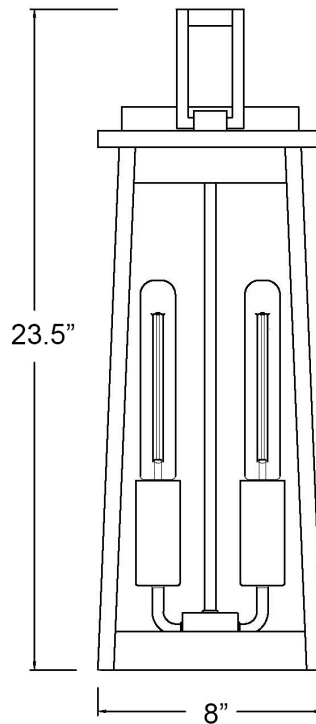

1212BK

ALDEN 2-LIGHT WALL LANTERN

Description:	Alden 2-Light Wall Lantern
Finish:	Matte Black
Dimensions:	8" W x 23-1/2" H x 9" ext. Height on Center: 9-1/2"
Bulbs:	2-60W Med.
Installed Weight:	
Certification:	cETL / wet location

Material:	Steel and glass
Shades:	Glass
Glass:	Clear
Back Plate Dimensions:	6-1/4" x 11-3/4"
Chain/Wire:	NA
Additional Finishes:	ORB