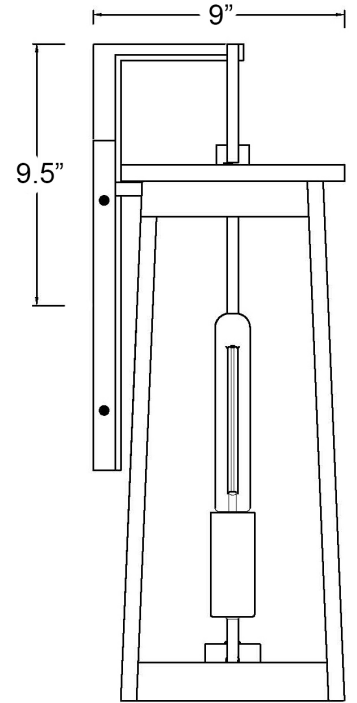

1212BK

ALDEN 2-LIGHT WALL LANTERN

Description:	Alden 2-Light Wall Lantern
Finish:	Matte Black
Dimensions:	8" W x 23-1/2" H x 9" ext. Height on Center: 9-1/2"
Bulbs:	2-60W Med.
Installed Weight:	
Certification:	cETL / wet location

Material:	Steel and glass
Shades:	Glass
Glass:	Clear
Back Plate Dimensions:	6-1/4" x 11-3/4"
Chain/Wire:	NA
Additional Finishes:	ORB