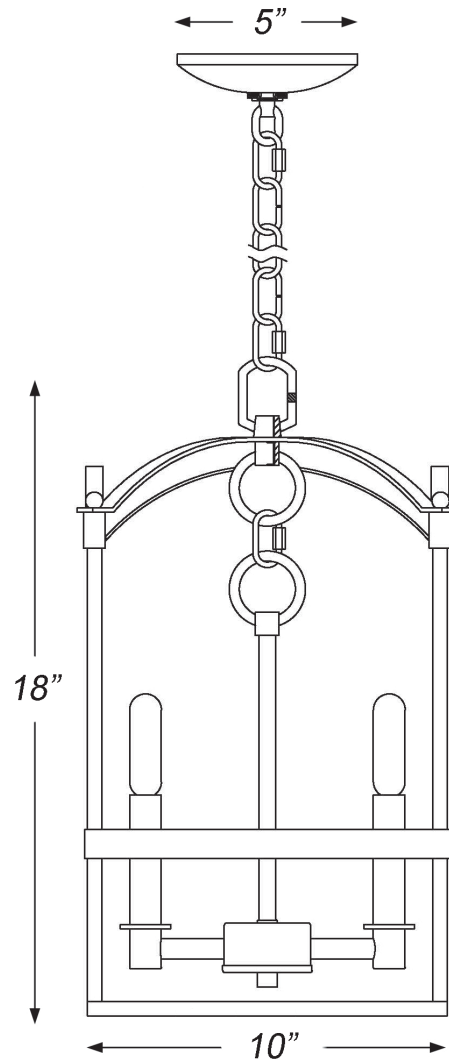

IN10015WG CORMAC 4-LIGHT CHANDELIER

Description:	Cormac 4-light chandelier
Finish:	Washed gold
Dimensions:	10" Sq. x 18" H
Bulbs:	4-60w Cand.
Certification:	Dry location / UL

Material:	Steel
Shade:	NA
Glass:	NA
Canopy Dimensions:	5" dia.
Chain/Wire:	5' chain, 12' wire