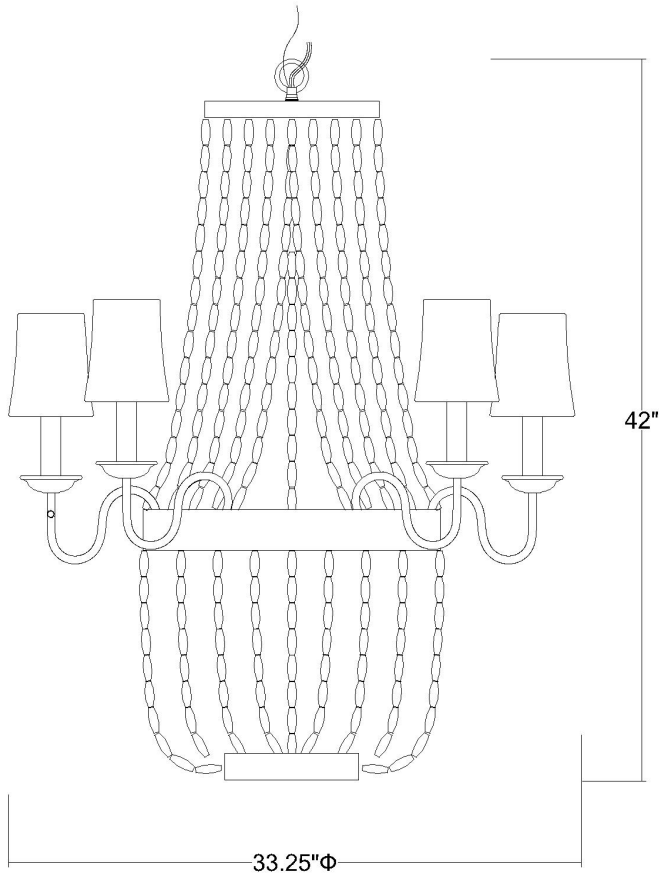

IN11405AGL ANASTASIA 6-LIGHT CHANDELIER

Description:	Anastasia 6-light chandelier
Finish:	Antique gold leaf
Dimensions:	33-1/4" D x 42" H
Bulbs:	6-60w candelabra
Installed Weight:	24 lbs.
Certification:	Dry location / c UL

Material:	Steel, wood, fabric
Shades:	Gold fabric
Glass:	NA
Canopy Dimensions:	5-1/4" dia.
Chain/Wire:	5' chain, 12' wire
Additional Finishes:	NA