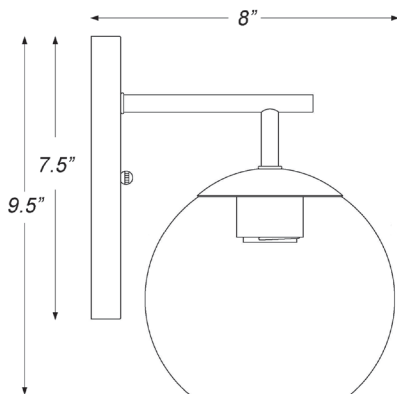

## MACKENZIE 1-LIGHT WALL SCONCE

Front View

Side View

<b>Description:</b>	Mackenzie 1-light wall sconce
<b>Finish:</b>	Polished nickel
<b>Dimensions:</b>	6.5" W x 9.5" H x 8" ext. Height on Center: 3.75"
<b>Bulbs:</b>	1-60w Med.
<b>Certification:</b>	Damp location / UL

<b>Material:</b>	Steel
<b>Shade:</b>	Glass
<b>Glass:</b>	Water ripple
<b>Back Plate Dimensions:</b>	4.5" x 7.5"
<b>Chain/Wire:</b>	NA
<b>Additional Finishes:</b>	NA
<b>Mounting:</b>	Up or down