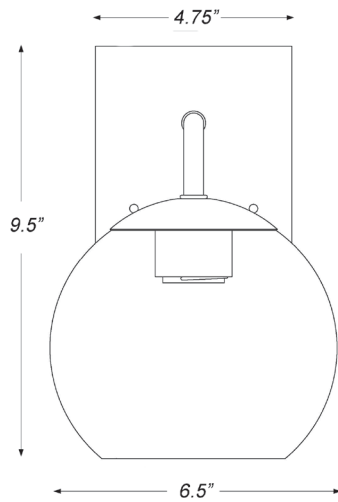

## MACKENZIE 1-LIGHT WALL SCONCE

Front View

Side View

<b>Description:</b>	Mackenzie 1-light wall sconce
<b>Finish:</b>	Polished nickel
<b>Dimensions:</b>	6.5" W x 9.5" H x 8" ext. Height on Center: 3.75"
<b>Bulbs:</b>	1-60w Med.
<b>Certification:</b>	Damp location / UL

<b>Material:</b>	Steel
<b>Shade:</b>	Glass
<b>Glass:</b>	Water ripple
<b>Back Plate Dimensions:</b>	4.5" x 7.5"
<b>Chain/Wire:</b>	NA
<b>Additional Finishes:</b>	NA
<b>Mounting:</b>	Up or down