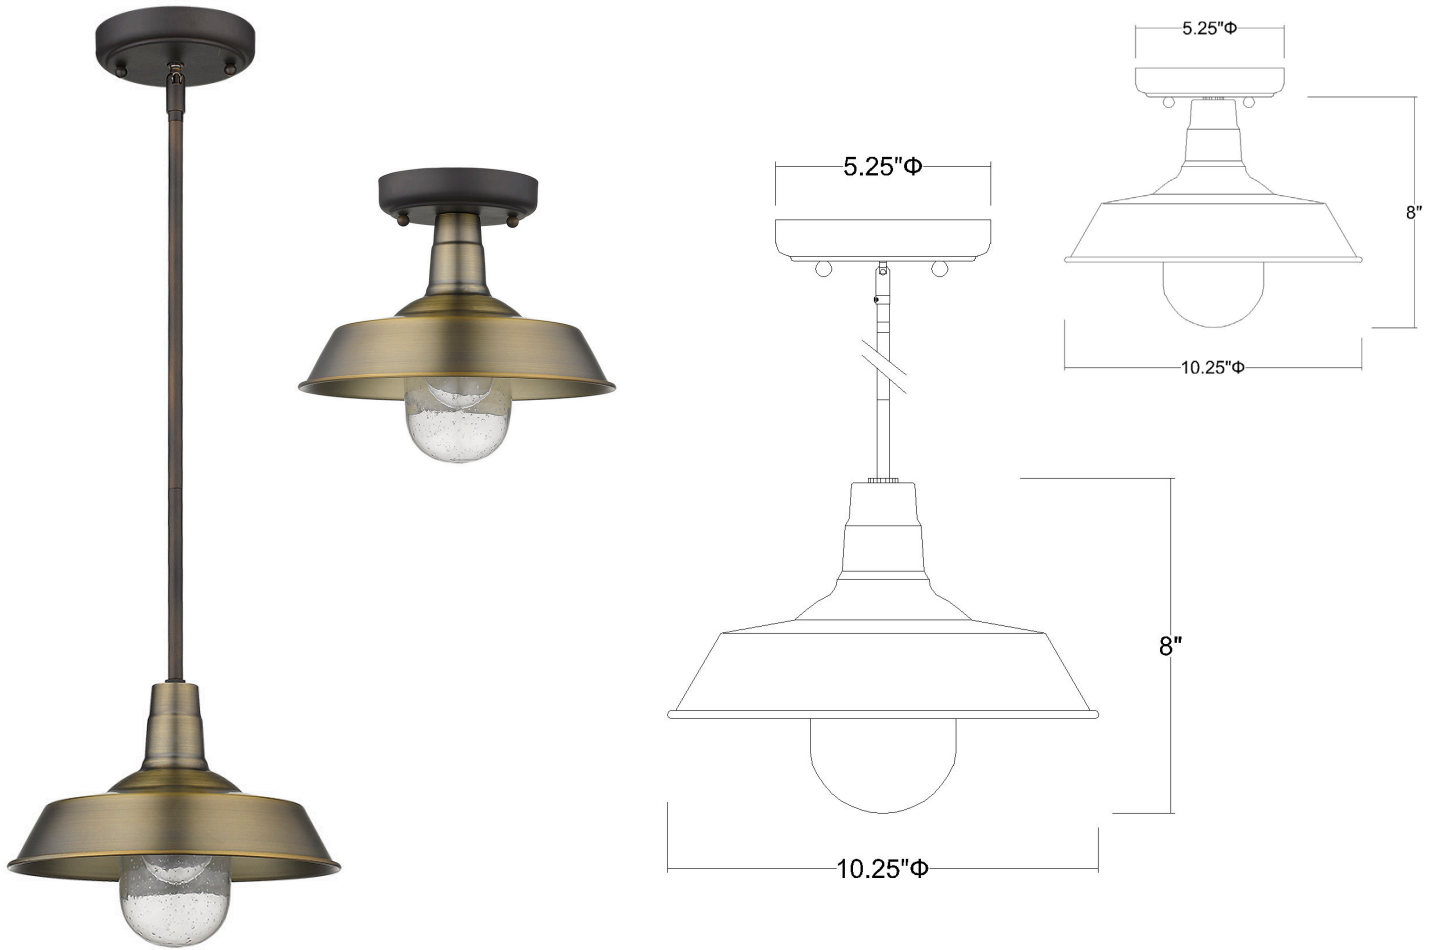

1736ATB

BURRY 1-LIGHT MINI PENDANT

Description: Burry 1-Light Mini Pendant

Finish: Antique Brass

Dimensions: 10-1/4" Dia. x 8" H

Bulbs: 1-60W Med.

Installed Weight: 3 lbs.

Certification: cETL / wet location

Material: Steel and glass

Shade: NA

Glass: Clear seedy

Canopy Dimensions: 5-1/4" Dia.

Chain/Wire: 10' Wire

Stems: 3-12", 1-6", 1-3"

Additional Finishes: BK, CO, ORB, SN