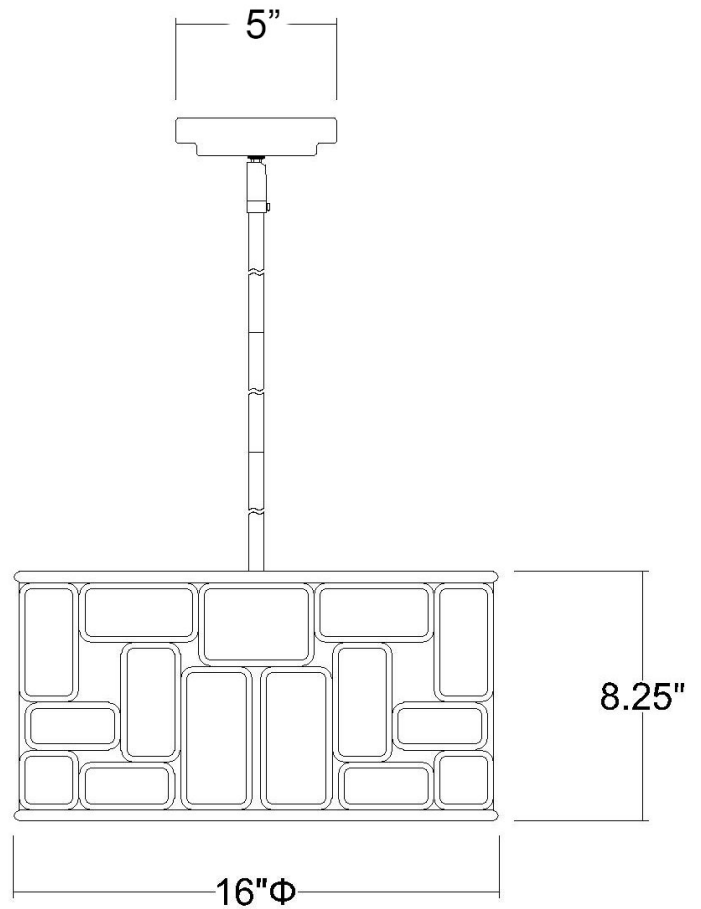

## AMORET 4-LIGHT FLUSHMOUNT

**Description:** Amoret 4-Light Flushmount

**Finish:** Antique Silver

**Dimensions:** 16" Dia. x 8-1/4" H

**Bulbs:** 4-60W Cand.

**Installed Weight:** 7.5 lbs.

**Certification:** cUL / dry location

**Material:** Steel

**Shades:** NA

**Glass:** NA

**Canopy Dimensions:** 5" Dia.

**Chain/Wire:** 12' Wire

**Stems:** 3-12", 1-6", 1-3"

**Additional Finishes:** BK