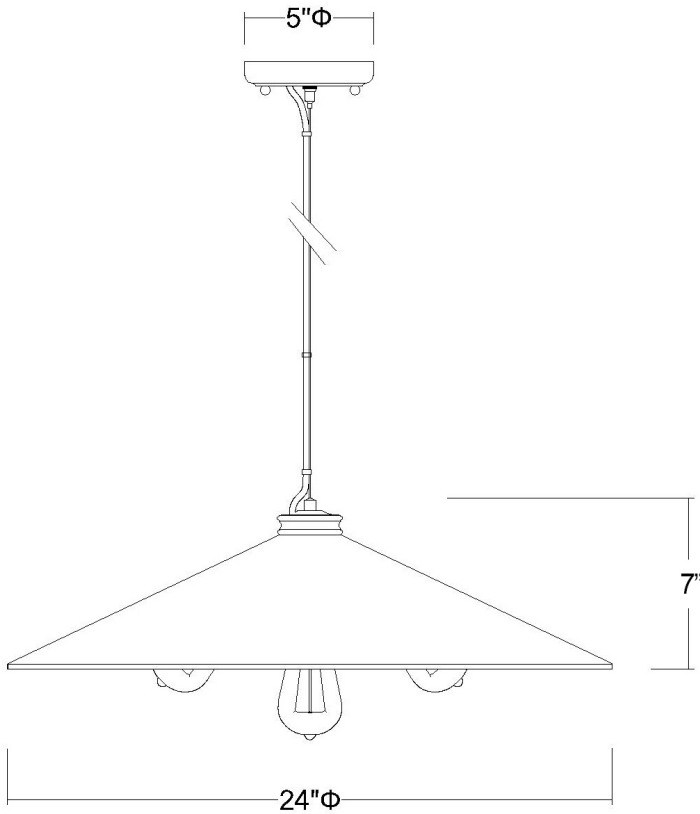

IN31146ORB

ALCOVE 4-LIGHT PENDANT

Description:	Alcove 4-light pendant
Finish:	Oil rubbed bronze
Dimensions:	24" D x 7" H
Bulbs:	4-100w medium
Installed Weight:	6.15 lbs.
Certification:	Dry location / ETL

Material:	Iron
Shade:	Steel
Glass:	NA
Canopy Dimensions:	5" dia.
Chain/Wire:	12' wire
Additional Finishes:	NA