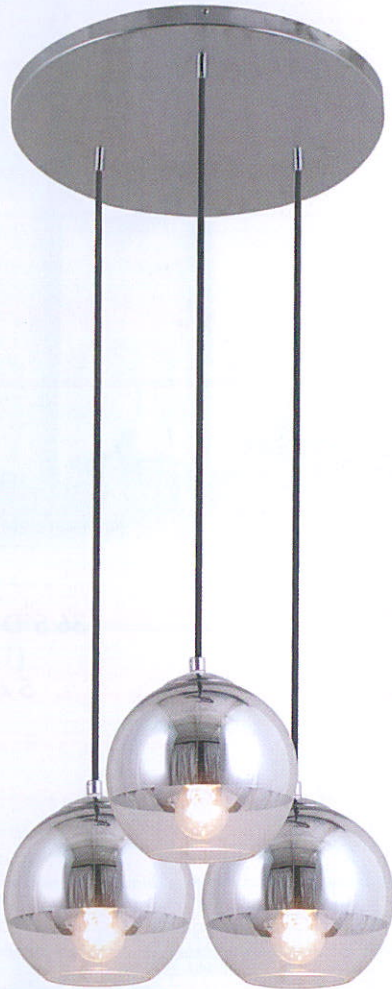

# Brooklyn Collection

Jo Alcorn

JA 791  
8"D x 7" BH  
(129" OAL)  
1 x 100 W. M.

JA 797  
21.75"D. x 7"H.  
(129" OAL)  
3 x 100 W.M.

JA 793  
10"D x 8.5" BH  
(130.5" OAL)  
1 x 100 W.M.

JA 795  
9"D x 7.25" BH  
(129" OAL)  
1 x 100 W.M.

JA 794  
8.5"D x 13" BH  
(136" OAL)  
1 x 100 W.M.

JA 798  
30"L x 4.75"W x 7" BH  
(129" OAL)  
3 x 100 W.M.

Half Chrome Half Clear Glass Pendants  
Mercury Style Glass  
Height Adjustable