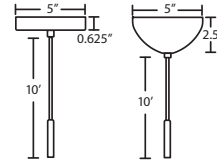

CAMINO

120V PENDANTS

ORDERING:

CONNECTION	GLASS OPTIONS	LAMP OPTIONS	METAL FINISH	OPTIONS
Cord Fixture	567407 Opal Matte	(blank) 40W B10 Cand	BR Bronze	L 15' cord
1BC 1 Lt. Dome	567418 Amber Cloud	HAL 40W G9 Hal	SN Satin Nickel	LW Low wattage labeling
1BT 1 Lt. Flat	567419 Carrera			
	567441 Garnet			
Stem Fixture	567480 Amber Matte			
1TT 1 Lt. Flat	567486 Blue Cloud			
	5674CE Ceylon			
	5674CM Cobalt Blue Matte			
	5674HN Honey			
	5674RM Ruby Matte			
	5674VM Vanilla Matte			

Ex. 1BT-567441-SN
Camino Pendant w/ Garnet Glass,
Satin Nickel Finish

PENDANT OPTIONS:

MONOPOINT PENDANT CANOPY

- Flat or Dome Canopy styles. Dome style allows adjustment without cutting cord.
- Suitable for sloped ceilings
- Cord: 10' SVT, 5" sleeve at socketholder (V Series utilizes SJT-type)
- Bronze or Satin Nickel