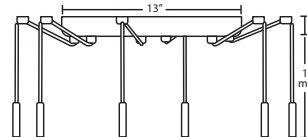

3BB or 3JB 3 LIGHT LINEAR CANOPY

- 2x stemhooks included
- Suitable for sloped ceilings
- Cords: 10' SVT, 5" sleeve at socketholder
- Bronze or Satin Nickel

3BC or 3JC 3 LIGHT ROUND CANOPY

- 3x stemhooks included
- Suitable for sloped ceilings
- Cords: 10' SVT, 5" sleeve at socketholder
- Bronze or Satin Nickel

3BW or 3JW 3 LIGHT LARGE ROUND CANOPY

- 3x stemhooks included
- Suitable for sloped ceilings
- Cords: 10' SVT, 5" sleeve at socketholder
- Bronze or Satin Nickel

3BV or 3JV 3 LIGHT BAR CANOPY

- Some offset installation possible
- Suitable for sloped ceilings
- Cords: 10' SVT, 5" sleeve at socketholder
- Bronze or Satin Nickel

6BC or 6JC 6 LIGHT ROUND CANOPY

- 6x stemhooks included
- Suitable for sloped ceilings
- Cords: 10' SVT, 5" sleeve
- Bronze or Satin Nickel

STEM PENDANT

- Swivel at canopy, suitable for sloped ceilings
- Includes telescoping section plus 4 connectable stem sections, (1x 3", 1x 6", 1x 12", 1x 18"), 10' max
- Bronze or Satin Nickel

ACCESSORIES:

ADDITIONAL STEM SECTIONS:

Additional connecting stems are available to increase overall length, up to 10' max. Telescoping adjustable section allows up to 3" movement.

T20A-SN or T20A-BR	Adj. Section
T203-SN or T203-BR	3" Section
T206-SN or T206-BR	6" Section
T212-SN or T212-BR	12" Section
T218-SN or T218-BR	18" Section