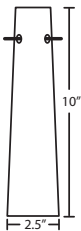

CAMINO

120V PENDANTS

SPECIFICATIONS:

DESCRIPTION

Cord-hung or stem-mount pendant with handcrafted glass diffuser.

LAMPING

Standard: 40W B10 Candelabra base (E12) Incandescent 120V, or 50W Xenon, suitable for dimming, not included.

Halogen: 40W G9 Low-pressure Halogen 120V, included. Lamp is suitable for use in an open fixture, dimmable.

DIFFUSER

Shade shall be handcrafted glass of various decors. 2.5" Dia. x 10" H

Opening sizes: 33mm min. (top), 53mm min. (bottom), 3x6mm holes.

SUSPENSION

Cord-hung: 10' SVT-type cord, complete with 5" decorative sleeve at the socketholder. Jacket coordinates with metal finish. Available on 1, 3 or 6 light canopies, shown on next page. Plated stamped steel construction. Bronze or Satin Nickel.

Stem-mount: 4 connectable stem sections (3", 6", 12" and 18" lengths), 10' max. 5" Dia. canopy (with swivel) and stem sections are plated steel. Bronze or Satin Nickel.

MOUNTING

Installs directly to a 4" octagonal ceiling box. Suitable for sloped ceilings.

LABELS

UL or ETL Listed. Suitable for Damp Locations (interior use only).

Consult factory concerning lower wattage labeling for energy requirements.

For ordering information, see next page

All dimensions provided are nominal. Allowance must be made for dimensional tolerance in handcrafted glasses.

REV 10/14