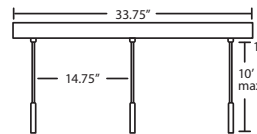

3BV or 3JV 3 LIGHT BAR CANOPY

- Some offset installation possible
- Suitable for sloped ceilings
- Cords: 10' SVT, 5" sleeve at socketholder
- Bronze or Satin Nickel