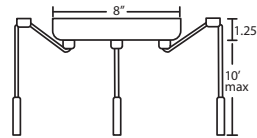

3BB or 3JB 3 LIGHT LINEAR CANOPY

- 2x stemhooks included
- Suitable for sloped ceilings
- Cords: 10' SVT, 5" sleeve at socketholder
- Bronze or Satin Nickel

3BC or 3JC 3 LIGHT ROUND CANOPY

- 3x stemhooks included
- Suitable for sloped ceilings
- Cords: 10' SVT, 5" sleeve at socketholder
- Bronze or Satin Nickel