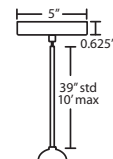

STEM PENDANT

- Swivel at canopy, suitable for sloped ceilings
- Includes telescoping section plus 4 connectable stem sections, (1x 3", 1x 6", 1x 12", 1x 18"), 10' max
- Bronze or Satin Nickel

LED 120V PENDANTS:

- Internal driver integrated in the lamp, GU24 base
- Total power of only 10 watts
- Dimmable with a standard dimmer
- Rated life: 30,000 hours
- Frosted acrylic diffuser
- 800 lumens
- CCT: 2800° Kelvin
- CRI: 80+

ACCESSORIES:

ADDITIONAL STEM SECTIONS:

Additional connecting stems are available to increase overall length, up to 10' max. Telescoping adjustable section allows up to 3" movement.

T20A-SN or T20A-BR	Adj. Section
T203-SN or T203-BR	3" Section
T206-SN or T206-BR	6" Section
T212-SN or T212-BR	12" Section
T218-SN or T218-BR	18" Section

LONGER CORD LENGTHS:

Longer cord length of 15' available. Add an "L" to the end of the item number, i.e. 1JC-169707-SNL.

CORD SLEEVES:

If concealing the cord is desired, order our 0.25" dia. metal sleeves. Each sleeve is 18" long and may be field cut.

T118-SN	Satin Nickel
T118-BR	Bronze

STEMHOOKS:

Suspension hooks allow cord drops to be placed wherever desired. Suitable for sloped ceilings.

T103BR	Bronze
T103SN	Satin Nickel

Project Information:

HOW TO ORDER A MULTILIGHT FIXTURE
To order, simply place the 3 character multilight code (*shown above*) as the cord fixture option:
Example: 3BC-493007-SN
3 Light round, Copa Opal glass, Satin Nickel finish - pg. 63 of the catalog