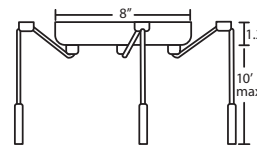

3BB or 3JB 3 LIGHT LINEAR CANOPY

- 2x stemhooks included
- Suitable for sloped ceilings
- Cords: 10' SVT, 5" sleeve at socketholder
- Bronze or Satin Nickel

3BC or 3JC 3 LIGHT ROUND CANOPY

- 3x stemhooks included
- Suitable for sloped ceilings
- Cords: 10' SVT, 5" sleeve at socketholder
- Bronze or Satin Nickel