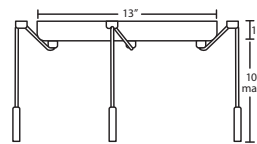

3BW or 3JW 3 LIGHT LARGE ROUND CANOPY

- 3x stemhooks included
- Suitable for sloped ceilings
- Cords: 10' SVT, 5" sleeve at socketholder
- Bronze or Satin Nickel