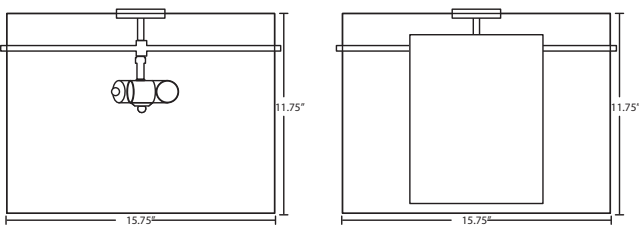

Pahu 16:

(No Inner Glass)

FIXTURE	GLASS OPTIONS	LAMP OPTIONS	METAL FINISH	OPTIONS
1KM Ceiling	A00707 Trans. Amethyst/Opal C00707 Clear/Opal G00707 Trans. Armagnac/Opal L00707 Trans. Olive/Opal S00707 Trans. Smoke/Opal Y00707 Trans. Gold/Opal	(blank) 150W A21 Incan I1 26W TBX 120V R1 26W TBX 277V GU24 26W GU24 120V LED 10W LED 120V, dimmable	BR Bronze SN Satin Nickel	NI No Inner glass, 3 Lt. LW Low Wattage labeling

Ex. 1KM-C00707-SN

Pahu 16 Ceiling w/ Clear/Opal Glass, Satin Nickel Finish

LED 120V PENDANTS:

- Internal driver integrated in the lamp, GU24 base
- Total power of only 10 watts
- Dimmable with a standard dimmer
- Rated life: 30,000 hours
- Frosted acrylic diffuser
- 800 lumens
- CCT: 2800° Kelvin
- CRI: 80+

Project Information: