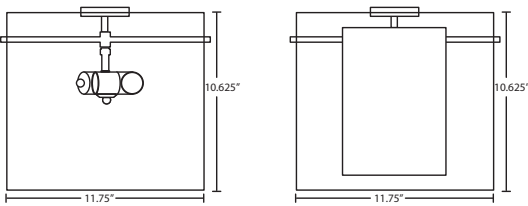

Pahu 12:

(No Inner Glass)

FIXTURE	GLASS OPTIONS	LAMP OPTIONS	METAL FINISH	OPTIONS
1KM Ceiling	A18407 Trans. Amethyst/Opal C18407 Clear/Opal G18407 Trans. Armagnac/Opal L18407 Trans. Olive/Opal S18407 Trans. Smoke/Opal Y18407 Trans. Gold/Opal	(blank) 100W A19 Incan I1 26W TBX 120V R1 26W TBX 277V GU24 26W GU24 120V LED 10W LED 120V, dimmable	BR Bronze SN Satin Nickel	NI No Inner glass, 3 Lt. LW Low Wattage labeling