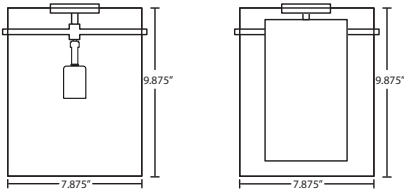

PAHU 8 / 12 / 16

SEMI-FLUSH MOUNT CEILING

ORDERING:

Pahu 8:

(No Inner Glass)

FIXTURE	GLASS OPTIONS	LAMP OPTIONS	METAL FINISH	OPTIONS
1KM Ceiling	A00607 Trans. Amethyst/Opal C00607 Clear/Opal G00607 Trans. Armagnac/Opal L00607 Trans. Olive/Opal S00607 Trans. Smoke/Opal Y00607 Trans. Gold/Opal	(blank) 100W A19 Incan I1 26W TBX 120V R1 26W TBX 277V GU24 26W GU24 120V LED 10W LED 120V, dimmable	BR Bronze SN Satin Nickel	NI No Inner glass, 3 Lt. LW Low Wattage labeling