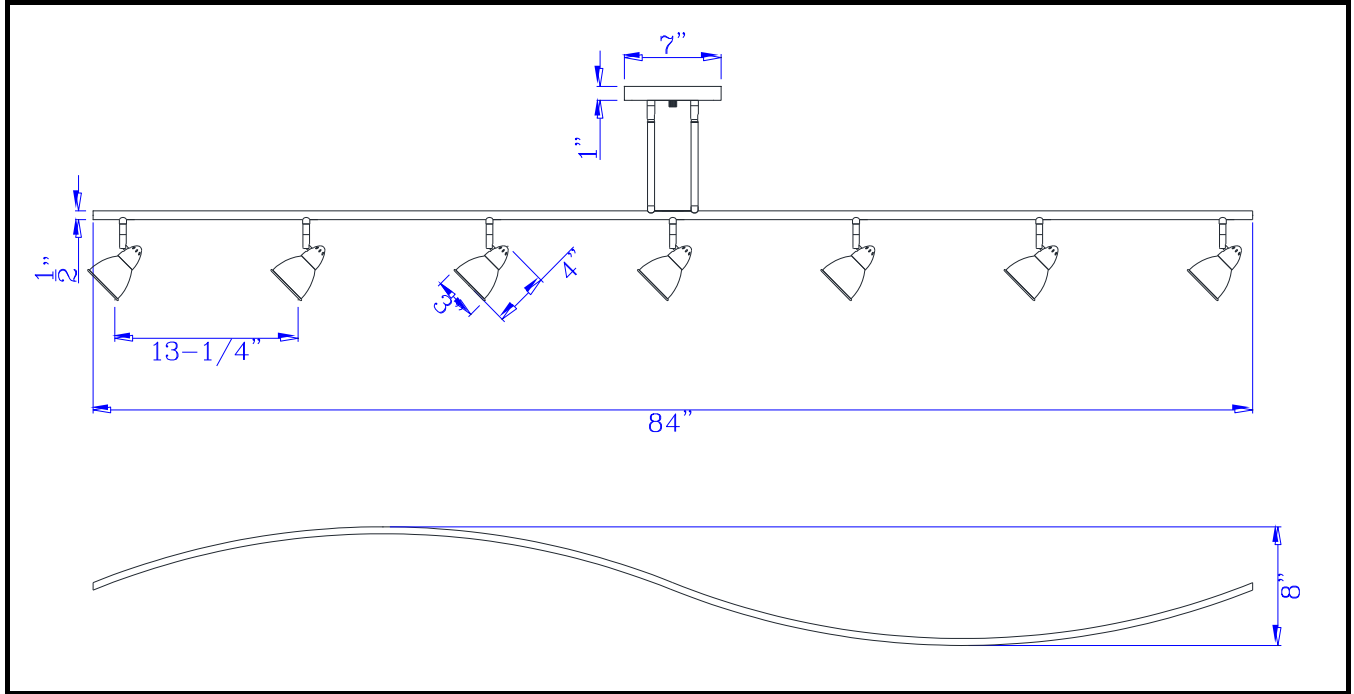

Project: _____

Catalog No.: _____

Lamp/Wattage: _____

Model No. : 954-77L

Description: Serpentine 7 Lights, comes with a pair 4", 8" and universal joint (2")

Material: Metal

Bulb : GU-10

Socket : GU-10

Voltage : 120V

Wattage : 50W Max. (each head) x7

Finish : DB (Dark Bronze)

Width: 120"

Shade: Metal

Mounting : Hardwire

Certificate :