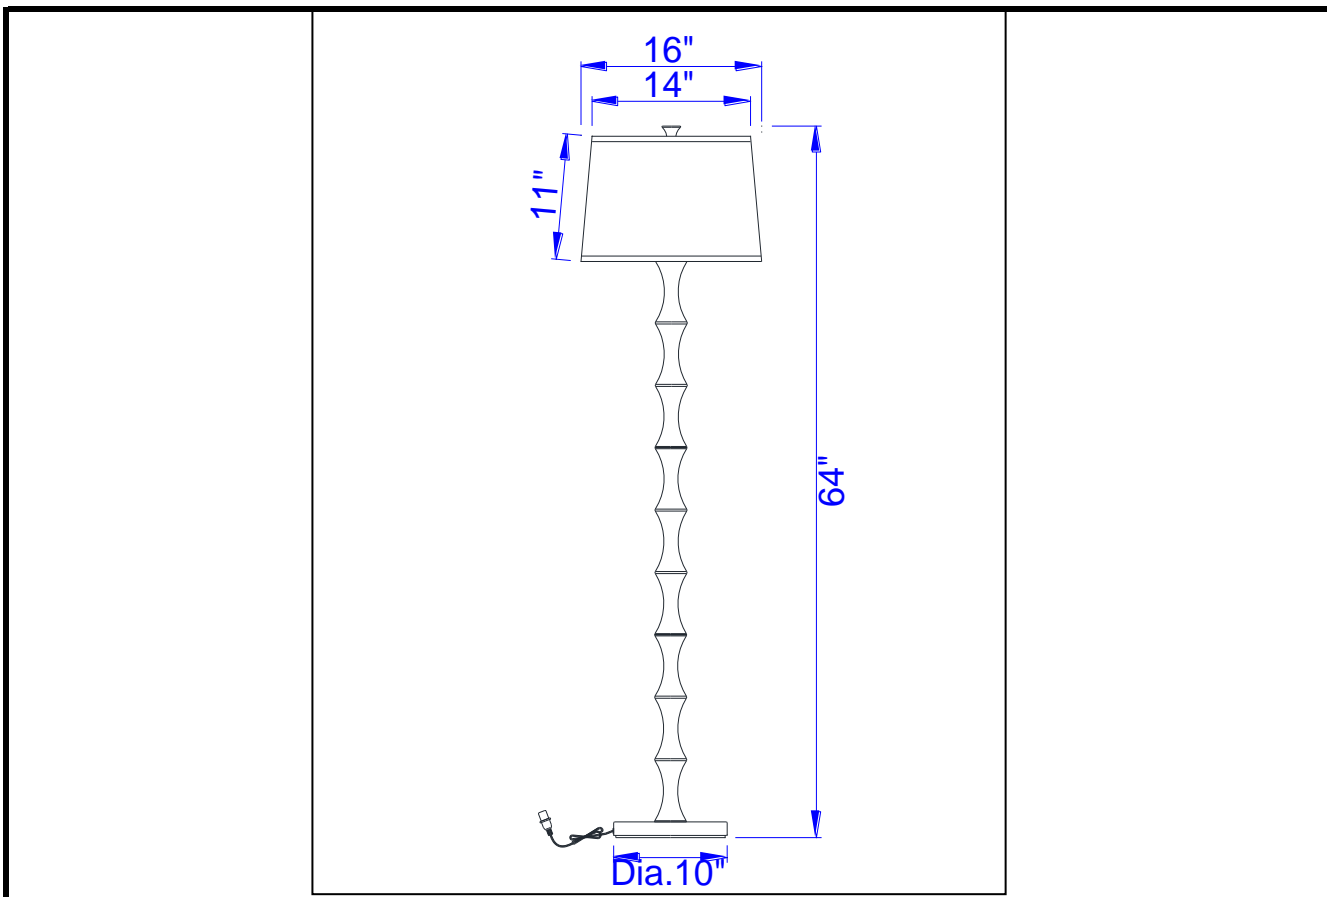

Project: \_\_\_\_\_

Catalog No.: \_\_\_\_\_

Lamp/Wattage: \_\_\_\_\_

**Model No:** BO-2039FL  
**Description:** Resin Bamboo Floor Lamp  
**Material:** Resin  
**Finish :** Bamboo  
**Height:** 64"  
**Base Width:** Dia. 10"  
**Wattage :** 150W  
**Socket :** Medium Base (E27)  
**Switch:** 3-way  
**Bulb:** Incandescent, CFL  
**Wire Length:** 6'  
**Wire Color:** Brown  
**Shade No:** SH-1240  
**Material:** Linen  
**Shade size:** 14"x16"x11"  
**Certificate :** 