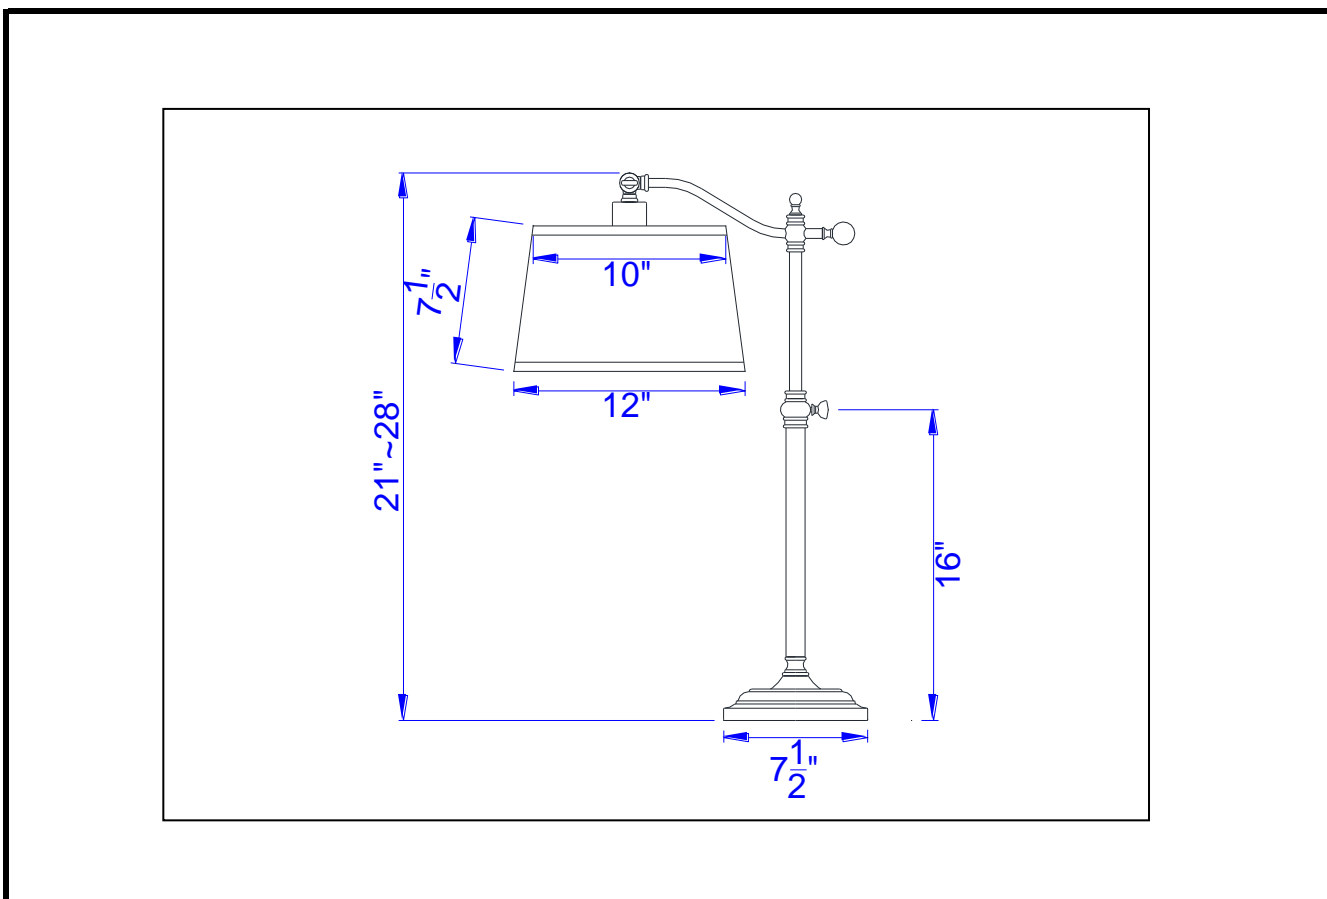

Project: \_\_\_\_\_

Catalog No.: \_\_\_\_\_

Lamp/Wattage: \_\_\_\_\_

- Model No:** BO-2205TB
- Description:** Wilmington Down Bridge Table Lamp
- Material:** Metal
- Finish :** DB (Dark Bronze)
- Height:** 21"~28"
- Base Width:** Dia.7 1/2"
- Wattage :** 100W
- Socket :** Medium Base (E27)
- Switch:** On/off Line Switch
- Bulb:** Incandescent, CFL
- Wire Length:** 6'
- Wire Color:** Gold
- Shade No:**
- Material:** Paper
- Shade size:** 10"x12"x7 1/2"
- Certificate :**