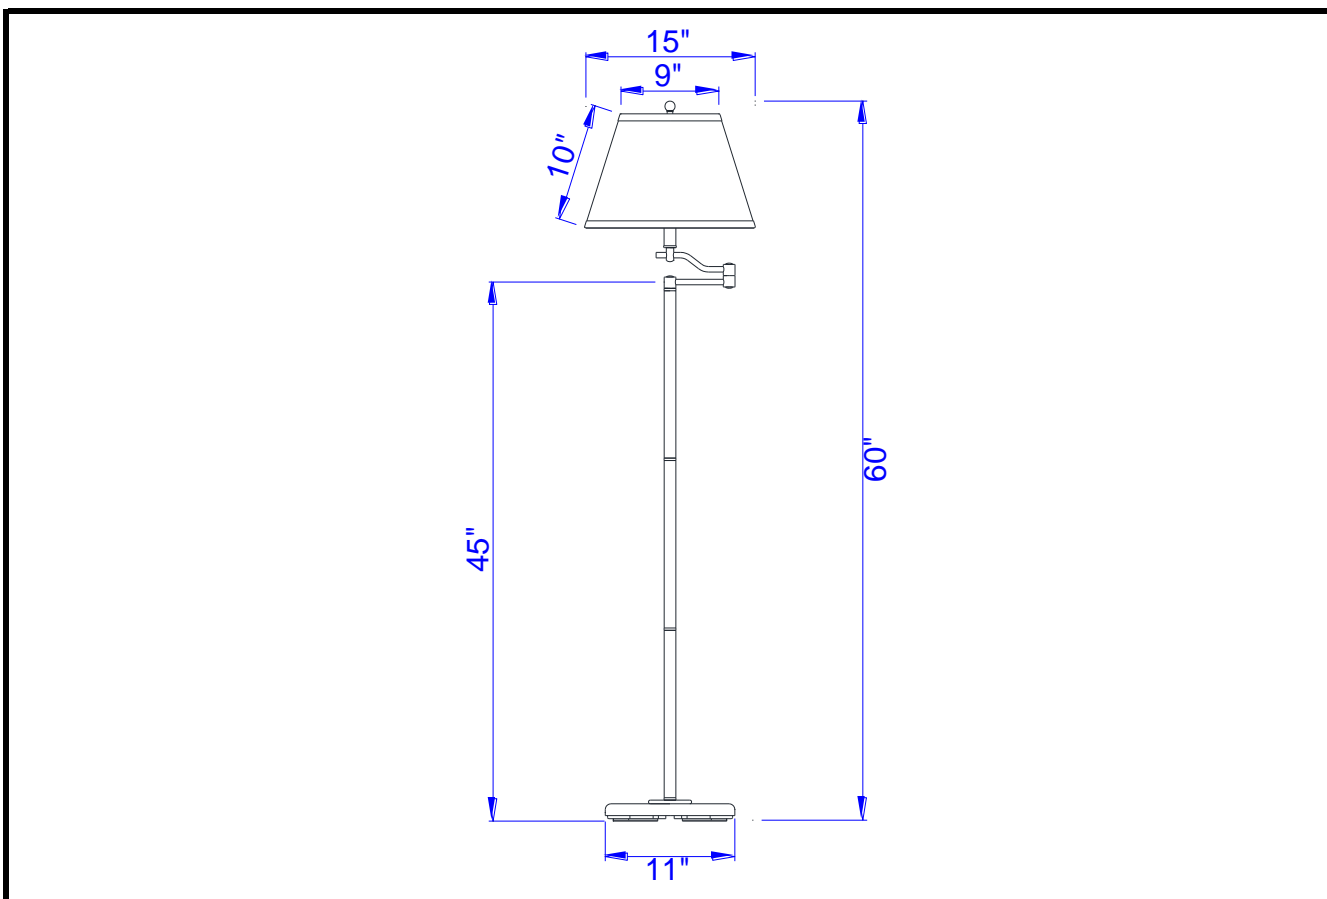

Model No: BO-2350FL
Description: Dana Swing Arm Floor Lamp
Material: Metal
Finish : RU (Rust)
Height: 60"
Base Width: Dia. 11"
Wattage : 150W
Socket : Medium Base (E27)
Switch: 3-way
Bulb: Incandescent, CFL
Wire Length: 6'
Wire Color: Brown
Shade No: SH-1426
Material: Linen
Shade size: 9"X15"X10"