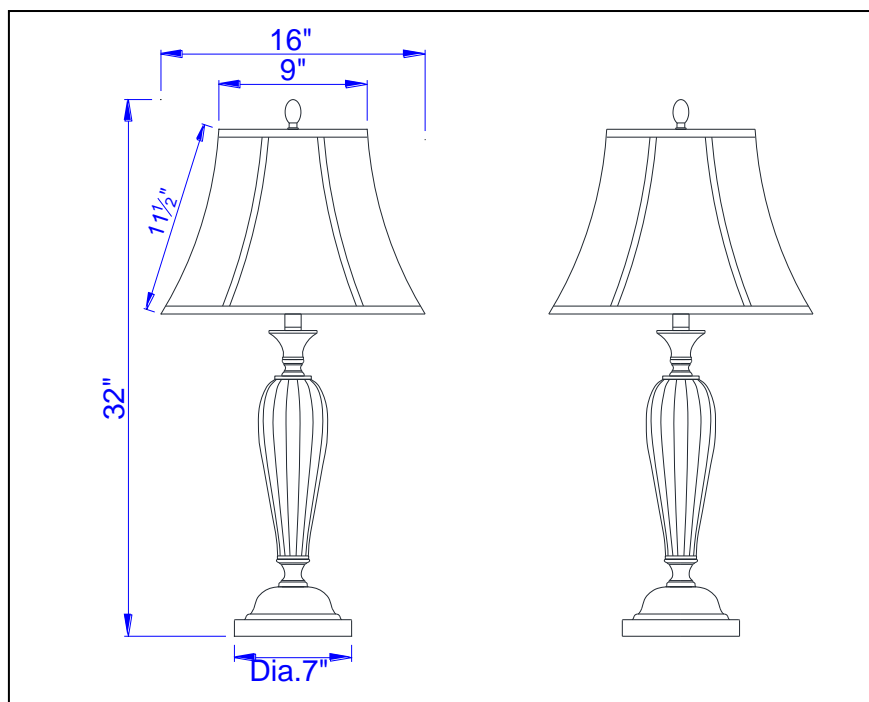

Project: _____

Catalog No.: _____

Lamp/Wattage: _____

Model No: BO-2366TB/2

Description: Antigo Smoked Glass Table Lamp with Burlap Shade. SOLD IN PAIRS

Material: Glass

Finish : Smoked Glass

Height: 32"

Base Width: Dia.7"

Wattage : 100W

Socket : Medium Base (E27)

Switch: On/off

Bulb: Incandescent, CFL

Wire Length: 6'

Wire Color: Brown

Shade No:

Material: Fabric

Shade size: 9"x16"x11 1/2"

Certificate : 