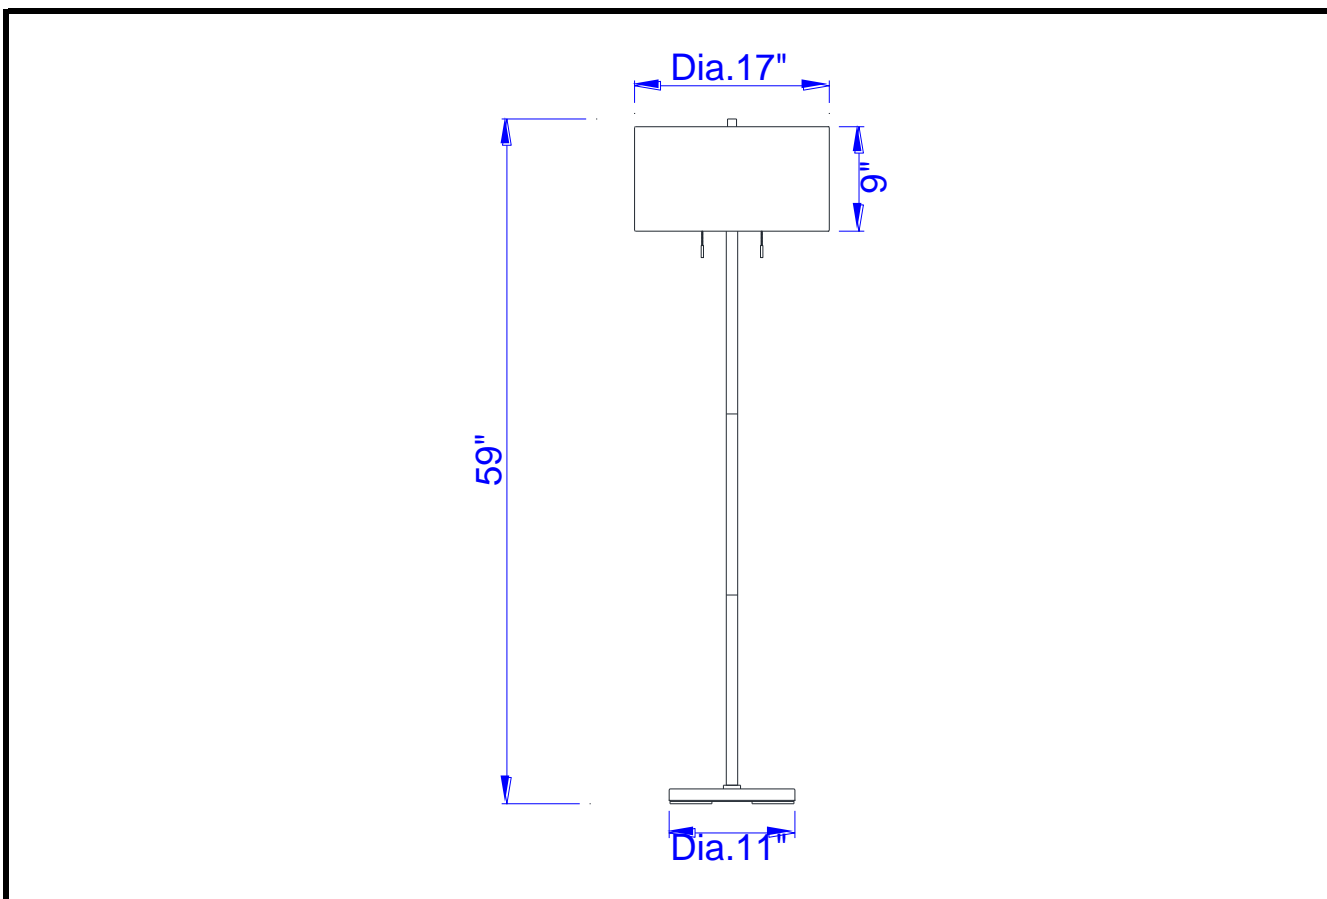

Project: \_\_\_\_\_

Catalog No.: \_\_\_\_\_

Lamp/Wattage: \_\_\_\_\_

**Model No:** BO-2450FL  
**Description:** Calais Metal Floor Lamp  
**Material:** Metal  
**Finish :** RU (Rust)  
**Height:** 59"  
**Base Width:** Dia.11"  
**Wattage :** 60Wx2  
**Socket :** Medium Base (E27)  
**Switch:** On/off Pull Chain  
**Bulb:** Incandescent, CFL  
**Wire Length:** 6'  
**Wire Color:** Brown  
**Shade No:**  
**Material:** Fabric  
**Shade size:** 17"x17"x9"