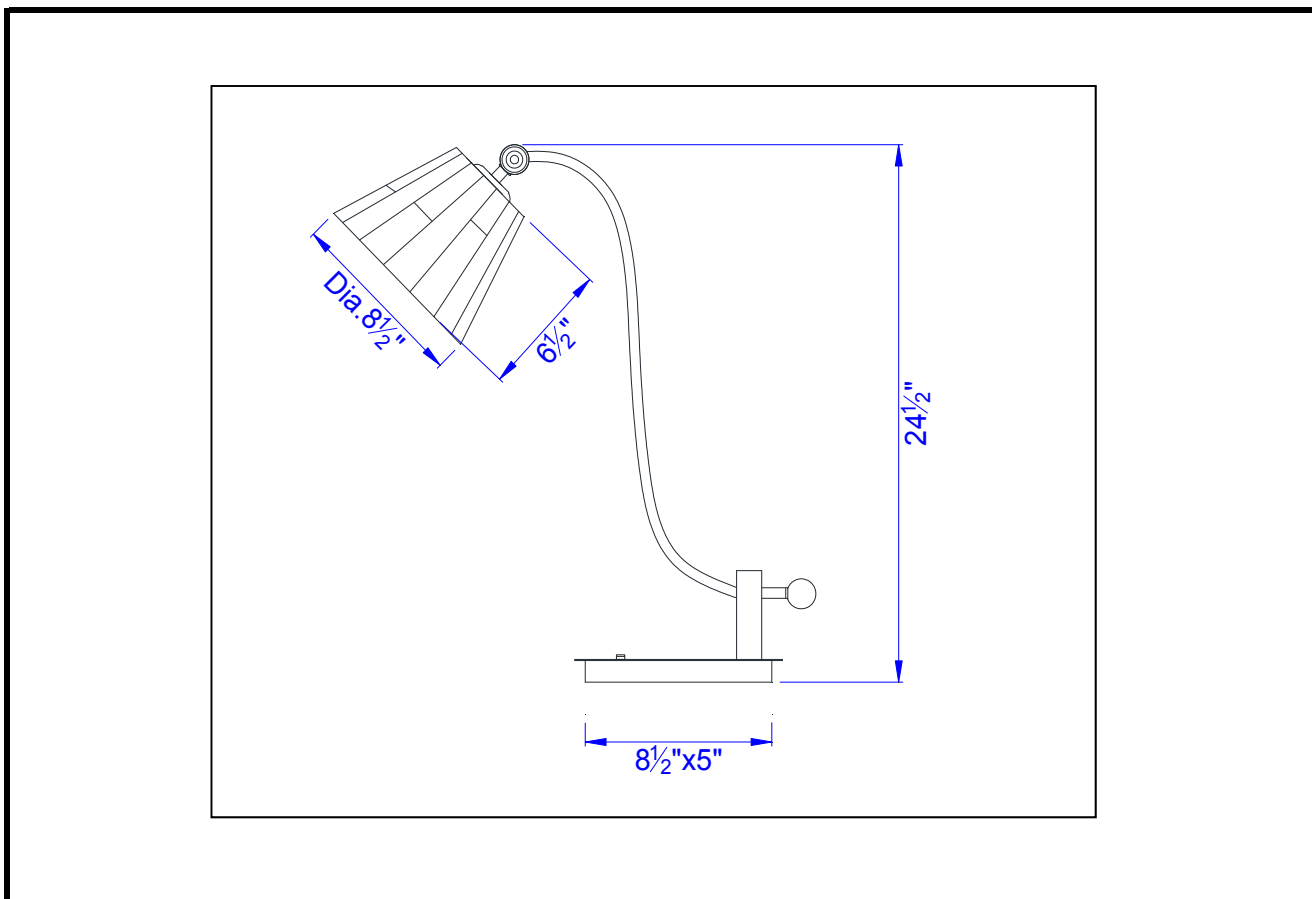

Project: \_\_\_\_\_

Catalog No.: \_\_\_\_\_

Lamp/Wattage: \_\_\_\_\_

**Model No:** BO-2471TB

**Description:** Tiffany Table Lamp with On/off Rocker Switch

**Material:** Metal/Tiffany

**Finish :** Gun Metal

**Height:** 24 1/2"

**Base Width:** 8 1/2"x5"

**Wattage :** 60W

**Socket :** Medium Base (E27)

**Switch:** Rocker Switch

**Bulb:** Incandescent, CFL

**Wire Length:** 6'

**Wire Color:** Silver

**Shade No:**

**Material:** Tiffany

**Shade size:** Dia.8 1/2"xH 6 1/2"

**Certificate :**  US