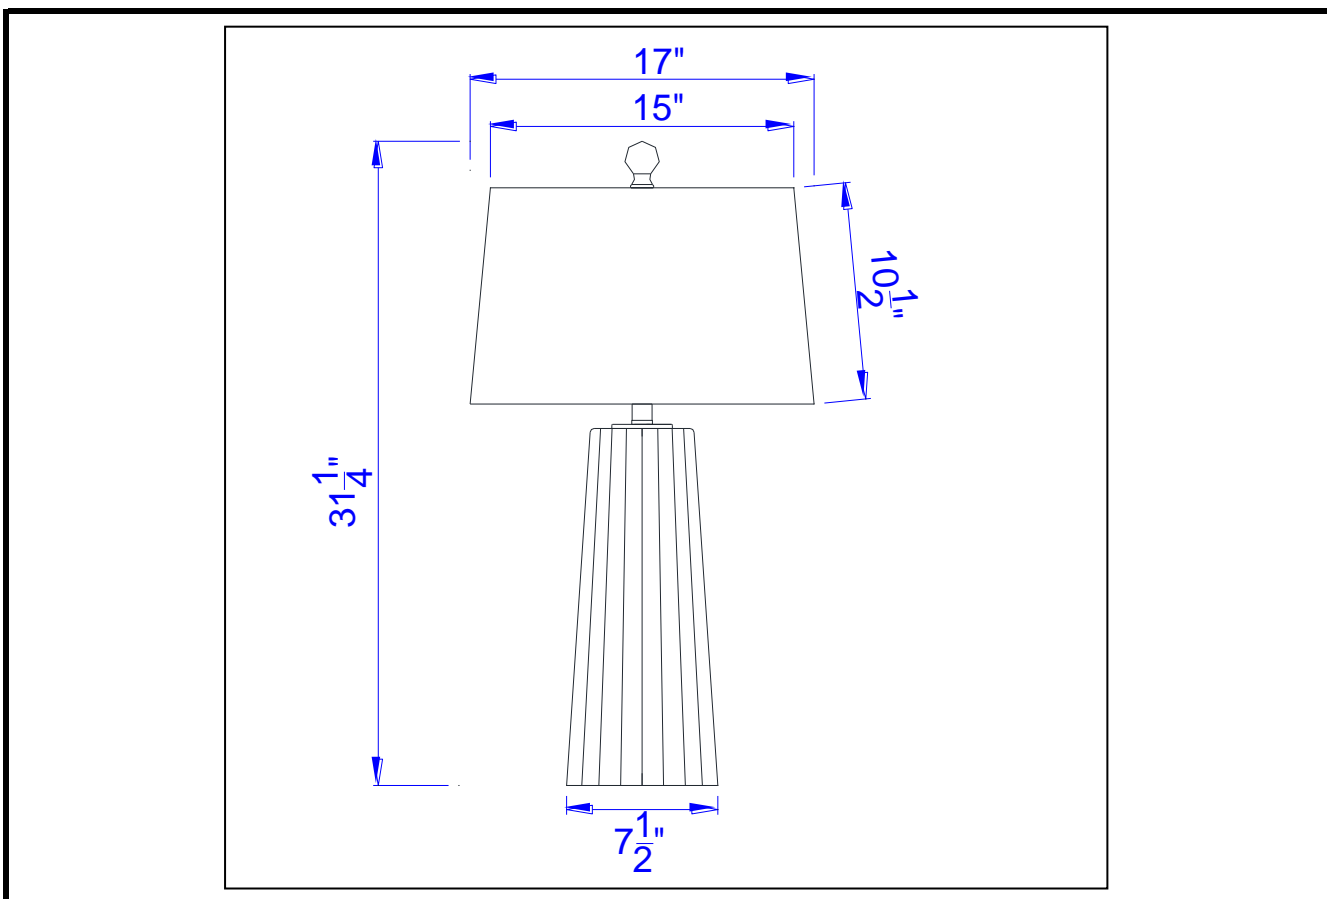

Project: _____

Catalog No.: _____

Lamp/Wattage: _____

- Model No:** BO-2635TB
- Description:** Bradenton Glass Table Lamp
- Material:** Glass+Metal
- Finish :** Antique Mirror
- Height:** 31 1/4"
- Base Width:** 7 1/2"
- Wattage :** 150W
- Socket :** Medium Base (E27)
- Switch:** 3-way
- Bulb:** Incandescent, CFL
- Wire Length:** 6'
- Wire Color:** Silver
- Shade No:**
- Material:** Linen
- Shade size:** 15"x17"x10 1/2"
- Certificate :**