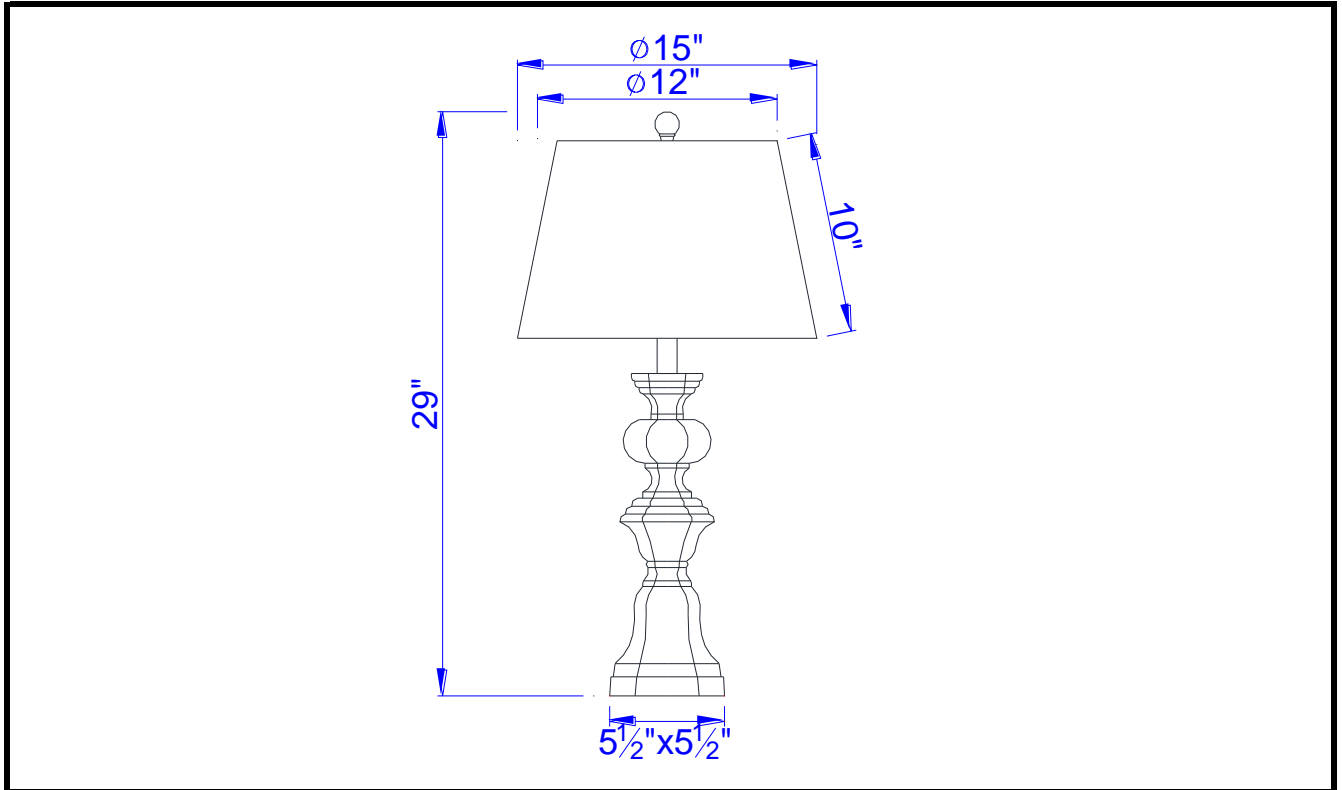

- Model No:** BO-2708TB-2
Description: 150W 3 way Watford resin table lamp. Sold and Priced in pairs
Material: Resin
Finish : Wood
Height: 29"
Reach: 15"
Base Width: 5 1/2"x5 1/2"
Wattage : 150W
Socket : Medium Base (E26)
Switch: 3-Way
Bulb: Incandescent, CFL
Wire Length: 6'
Wire Color: Brown
Shade No:
Material: Fabric
Shade size: 12"x15"x10"
Certificate : c  US