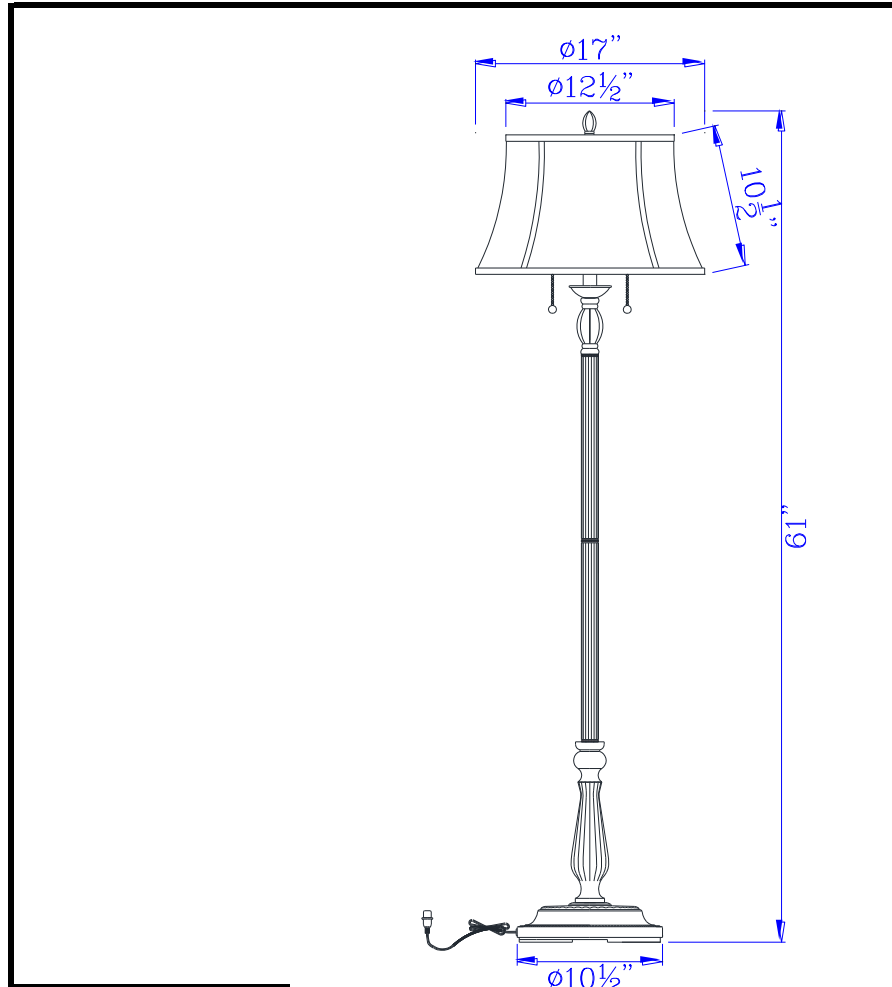

Model No: BO-2716FL-DB
Description: 60W X 2 Barnwell metal/resin floor lamp
Material: Metal
Finish : Dark Bronze (DB)
Height: 61"
Base Width: Dia.10 1/2"
Wattage : 60W X 2
Socket : Medium Base (E26)
Switch: On/OFF
Bulb: Incandescent, CFL
Wire Length: 6'
Shade No:
Shade Material: Linen
Shade size: 12 1/2" x 17" x 10 1/2"