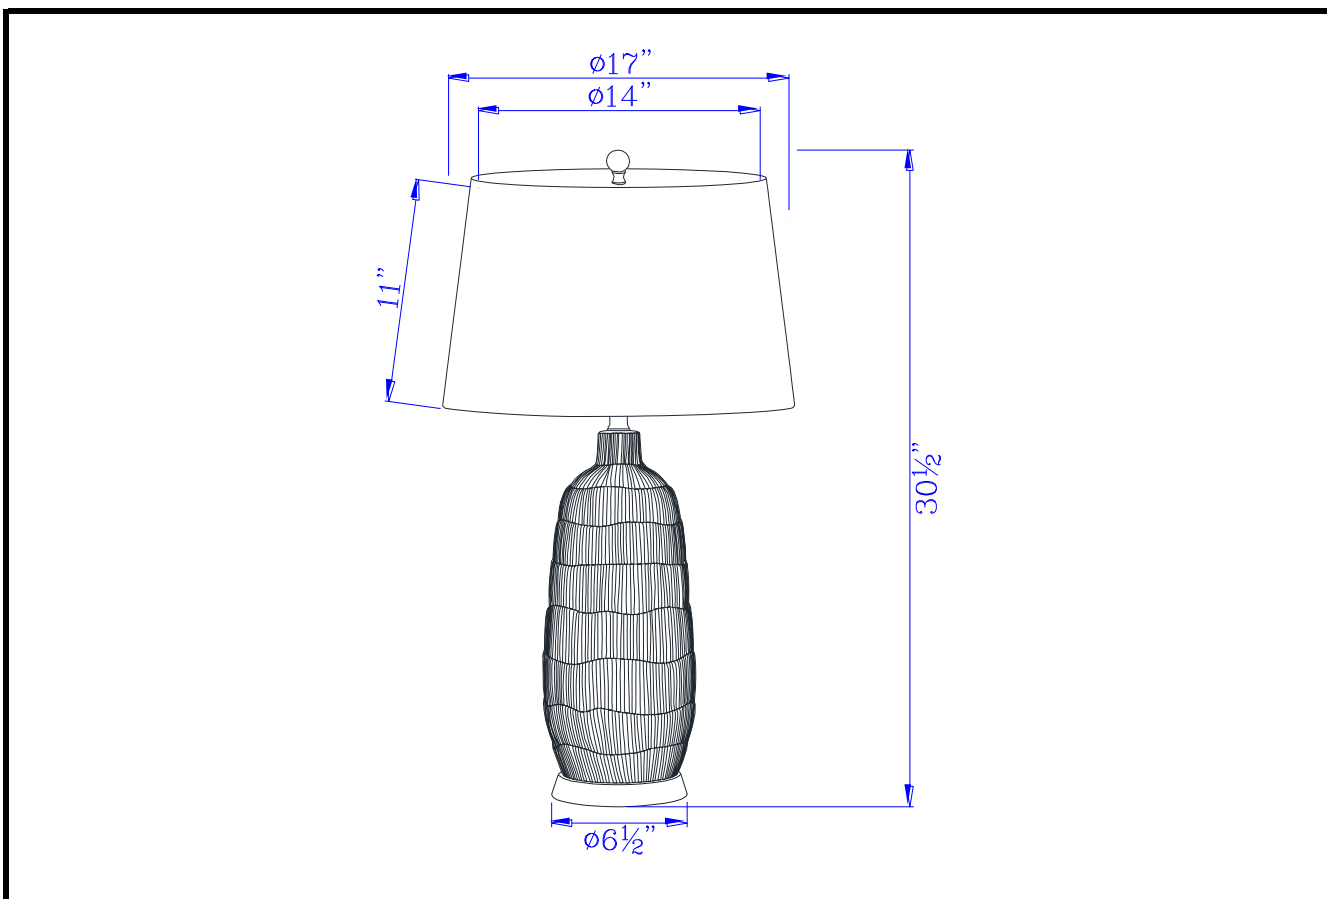

Project: _____

Catalog No.: _____

Lamp/Wattage: _____

Model No: BO-2721TB-2

Description: 150W 3 way Kermt ceramic table lamp (sold and priced as pairs)

Material: Ceramic

Finish : Chorocal

Height: 30 1/2"

Base Width: Dia.6"

Wattage : 150W

Socket : Medium Base (E26)

Switch: 3-way

Bulb: Incandescent, CFL

Wire Length: 6'

Wire Color: Black

Shade No:

Material: Fabric

Shade size: 14"x17"x11"

Certificate : 