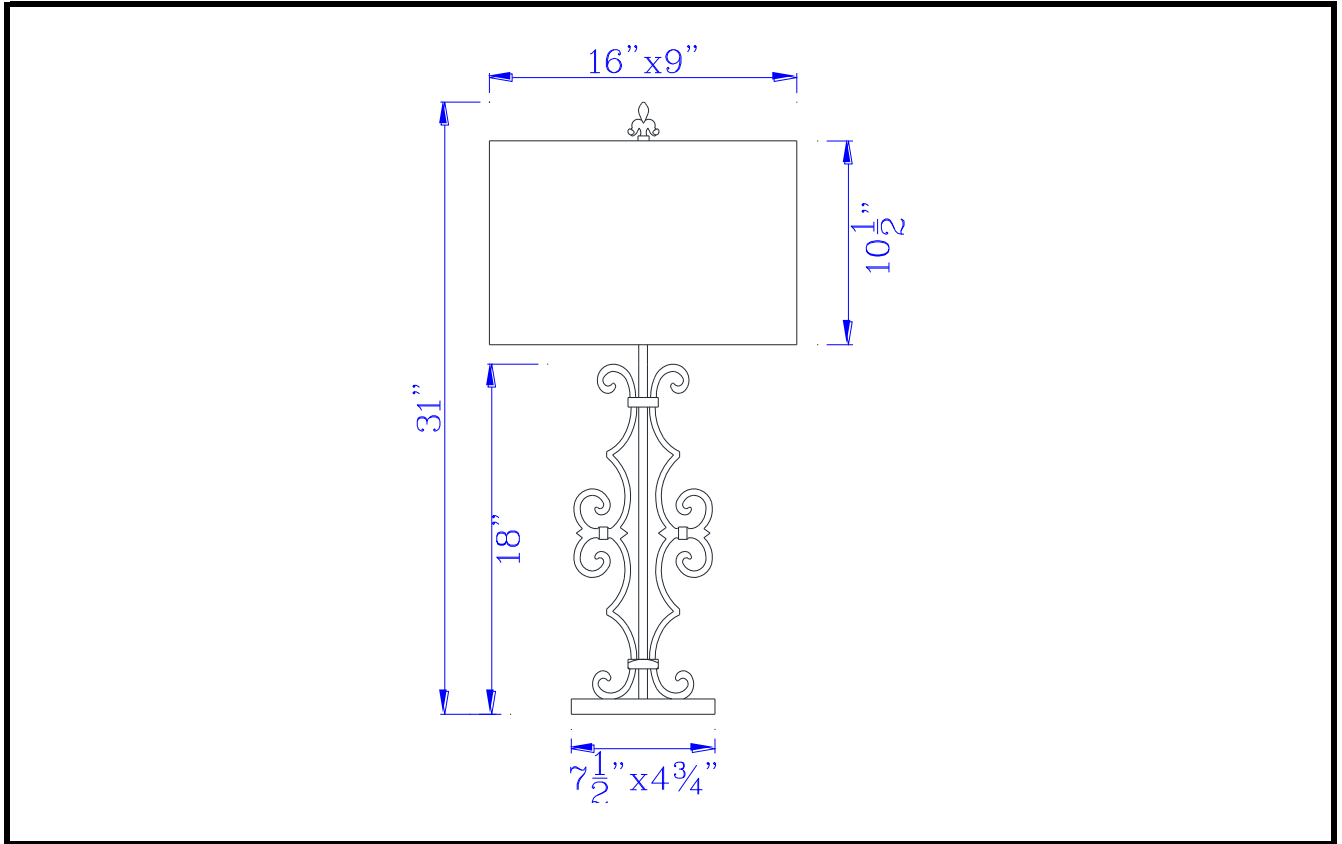

- Model No:** BO-2745TB  
**Description:** 150W 3 way Soria cast iron table lamp with hardback burlap shade  
**Material:** Metal  
**Finish :** Blacksmith  
**Height:** 31"  
**Reach:** 16"  
**Base Width:** Dia.7 1/2 x 4 3/4"  
**Wattage :** 150W  
**Socket :** Medium Base (E26)  
**Switch:** 3-Way  
**Bulb:** Incandescent, CFL  
**Wire Length:** 6'  
**Wire Color:** Black  
**Shade No:**  
**Material:** Fabric  
**Shade size:** (16"x9") x (16"x9" )x 10 1/2"  
**Certificate :** 