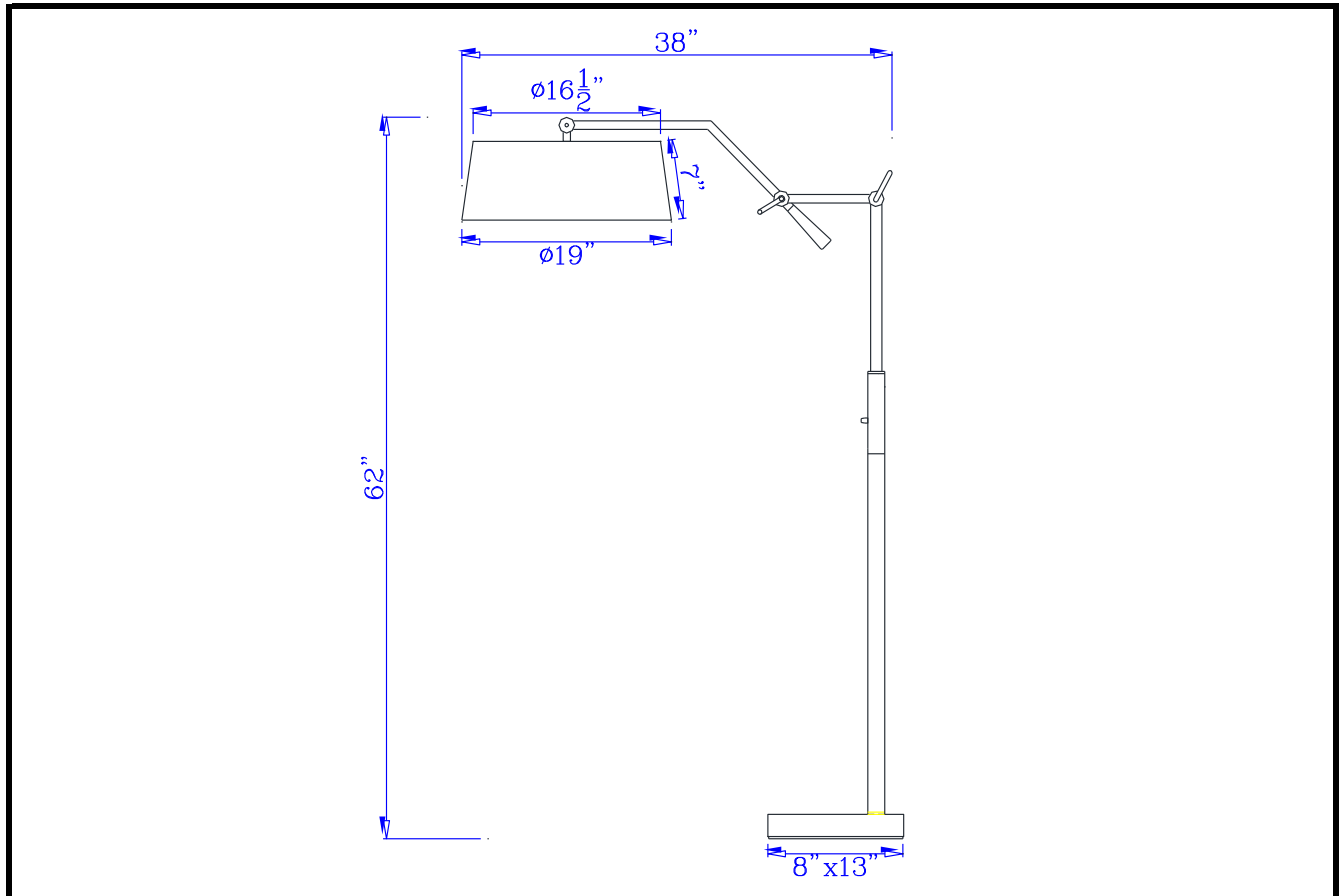

- Model No:** BO-2764FL
Description: 150W 3 way Aroka adjustable metal floor lamp with hardback burlap shade
Material: Metal
Finish : Dark Bronze
Height: 62"
Reach/Depth: 38"
Base Width: 8"x13"
Wattage : 150W
Socket : Medium Base (E26)
Switch: 3-Way
Bulb: Incandescent, CFL
Wire Length: 6'
Shade No:
Material: Burlap
Shade size: 16 1/2"x19"x7"