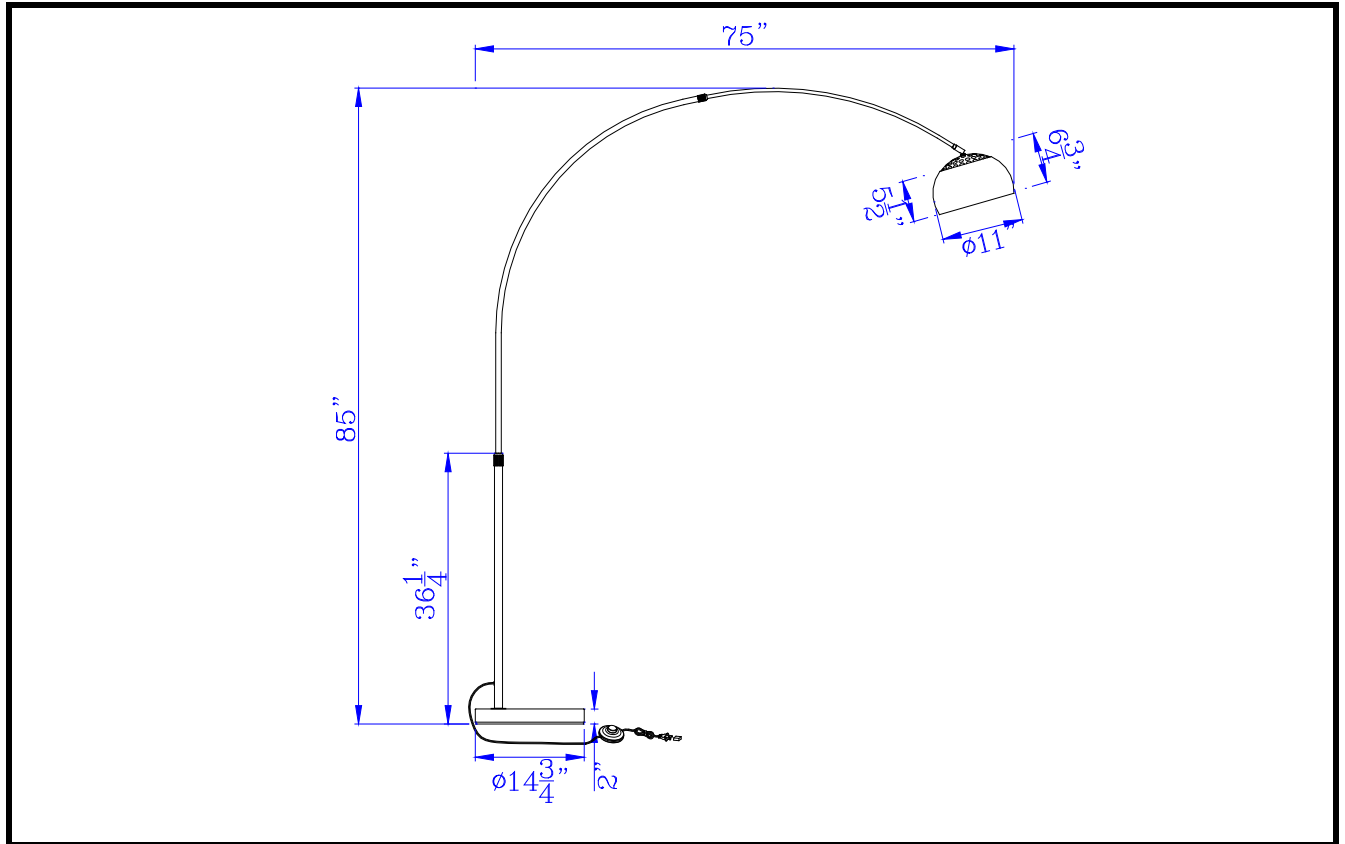

Model No: BO-2787-DB
Description: 100W Ragusa metal floor lamp
Material: Metal
Finish : Dark Bronze
Height: 85"
Reach/Depth: 75"
Base Width: 14 3/4"
Wattage : 100W
Socket : Medium Base (E26)
Switch: On/off Foot
Bulb: Incandescent, CFL
Wire Length: 6'
Wire Color: Black
Shade No: SH-1486-DB
Material: Metal
Shade size: Dia.11"