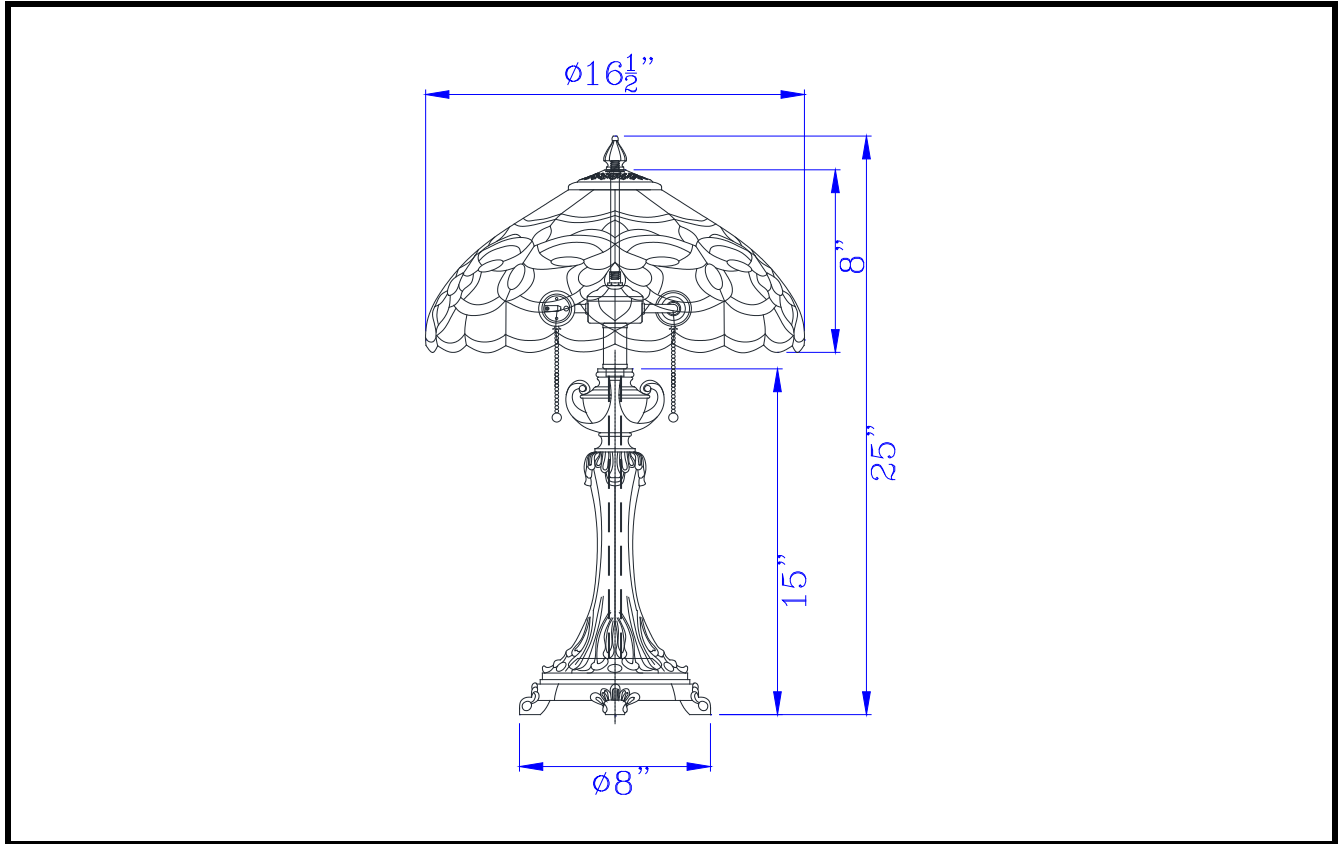

Model No: BO-2800TB
Description: 60W x 2 Tiffany table lamp
Material: TIFFANY
Finish : Tiffany
Height: 25"
Reach/Depth: 16 1/2"
Base Width: Dia.8"
Wattage : 60wX2
Socket : Medium Base (E26)
Switch: On/off
Bulb: Incandescent, CFL
Wire Length: 6'
Wire Color: Black
Shade No:
Material: Tiffany
Shade size: Dia.16 1/2"xH8"
Certificate : 