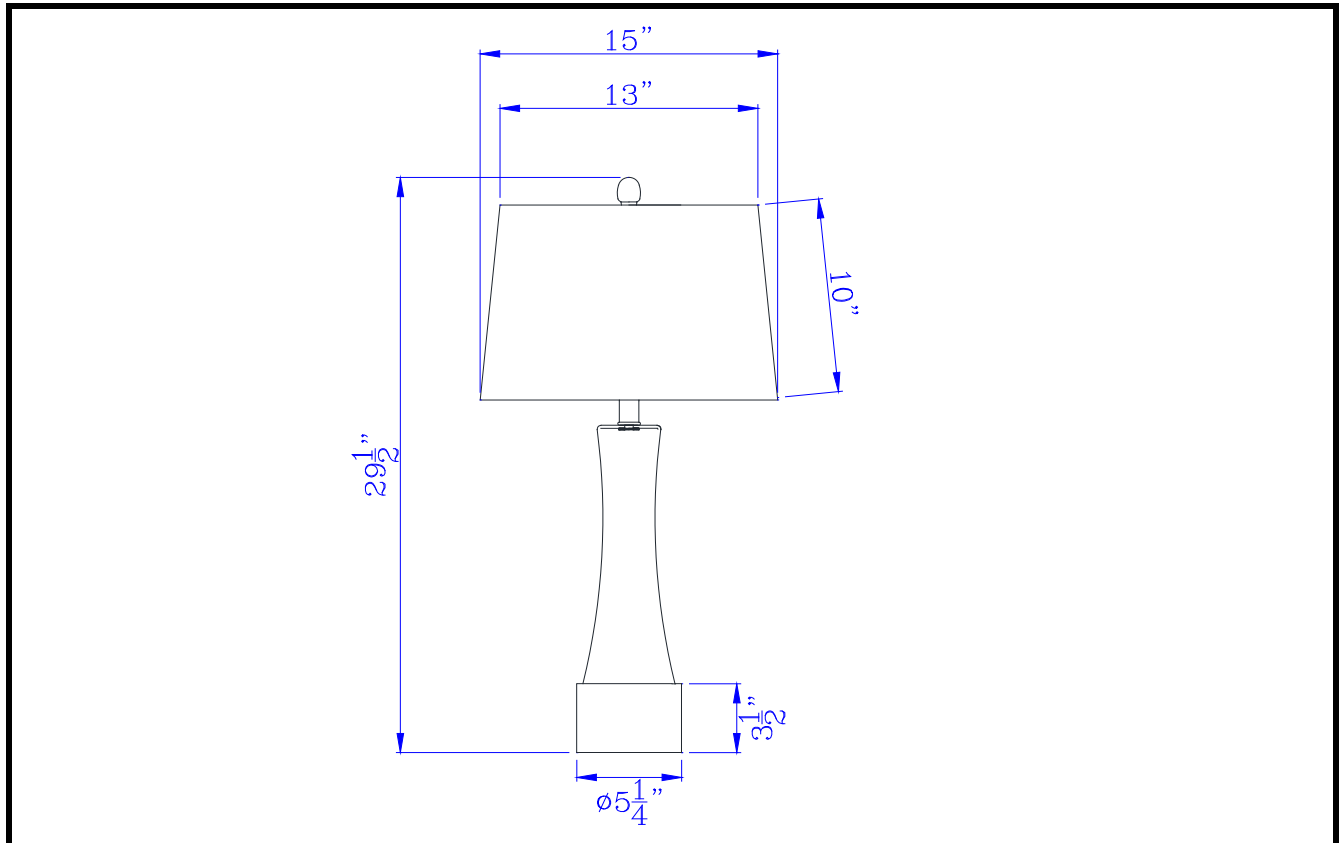

Model No: BO-2804TB
Description: 150W 3 way Cabra glass table lamp with marble base and fabric shade
Material: METAL/GLASS
Finish : Amber
Height: 29 1/2"
Reach/Depth: 15"
Base Width: Dia. 5 1/4"
Wattage : 150W
Socket : Medium Base (E26)
Switch: 3-Way
Bulb: Incandescent, CFL
Wire Length: 6'
Wire Color: Silver
Shade No:
Material: Linen
Shade size: 13"x15"x10"