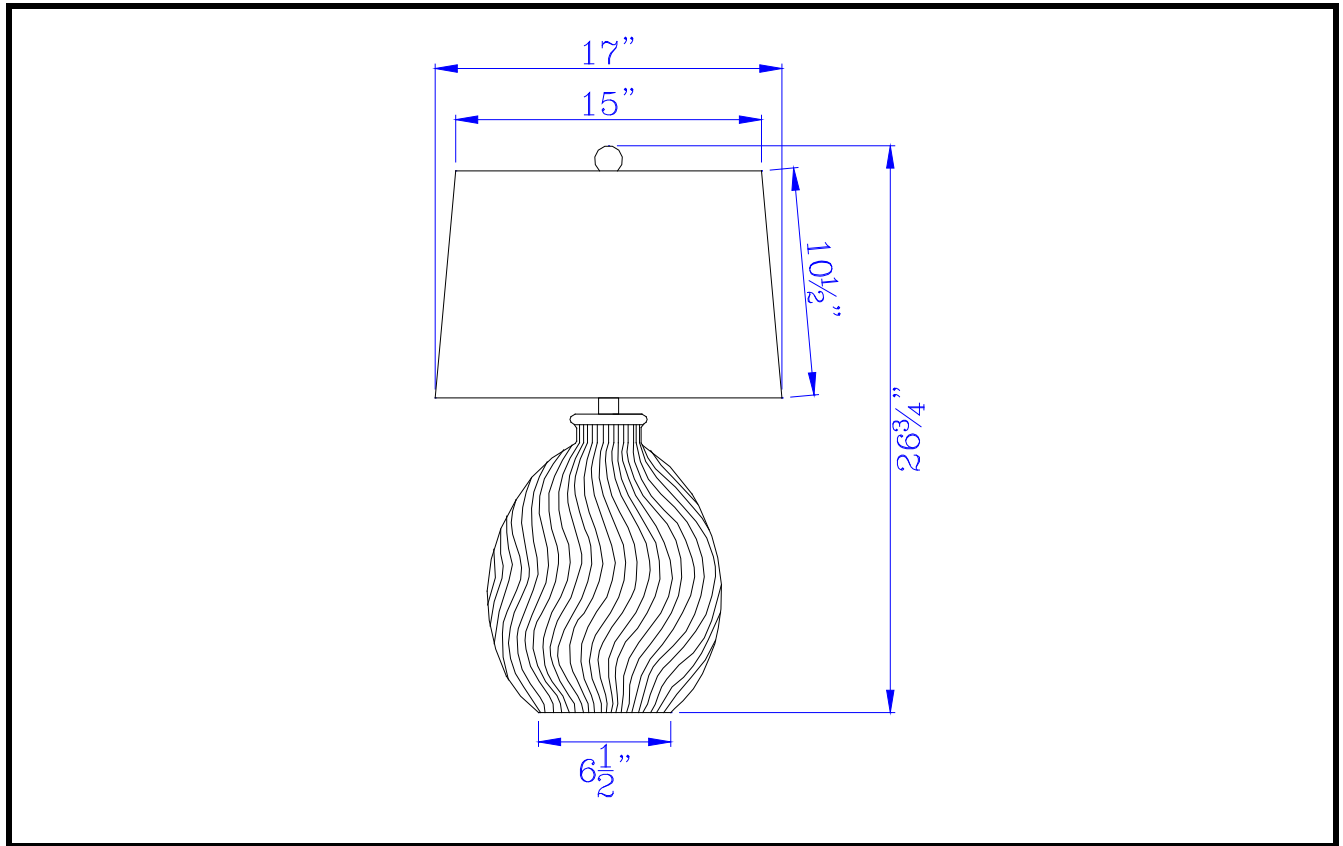

Model No: BO-2815TB
Description: 150W 3 way Olbia ceramic table lamp
Material: CERAMIC
Finish : Milky White
Height: 26 3/4"
Reach/Depth: 17"
Base Width: Dia.6"
Wattage : 150W
Socket : Medium Base (E26)
Switch: 3-Way
Bulb: Incandescent, CFL
Wire Length: 6'
Wire Color: Silver
Shade No:
Material: Linen
Shade size: 15"x17"x10 1/2"