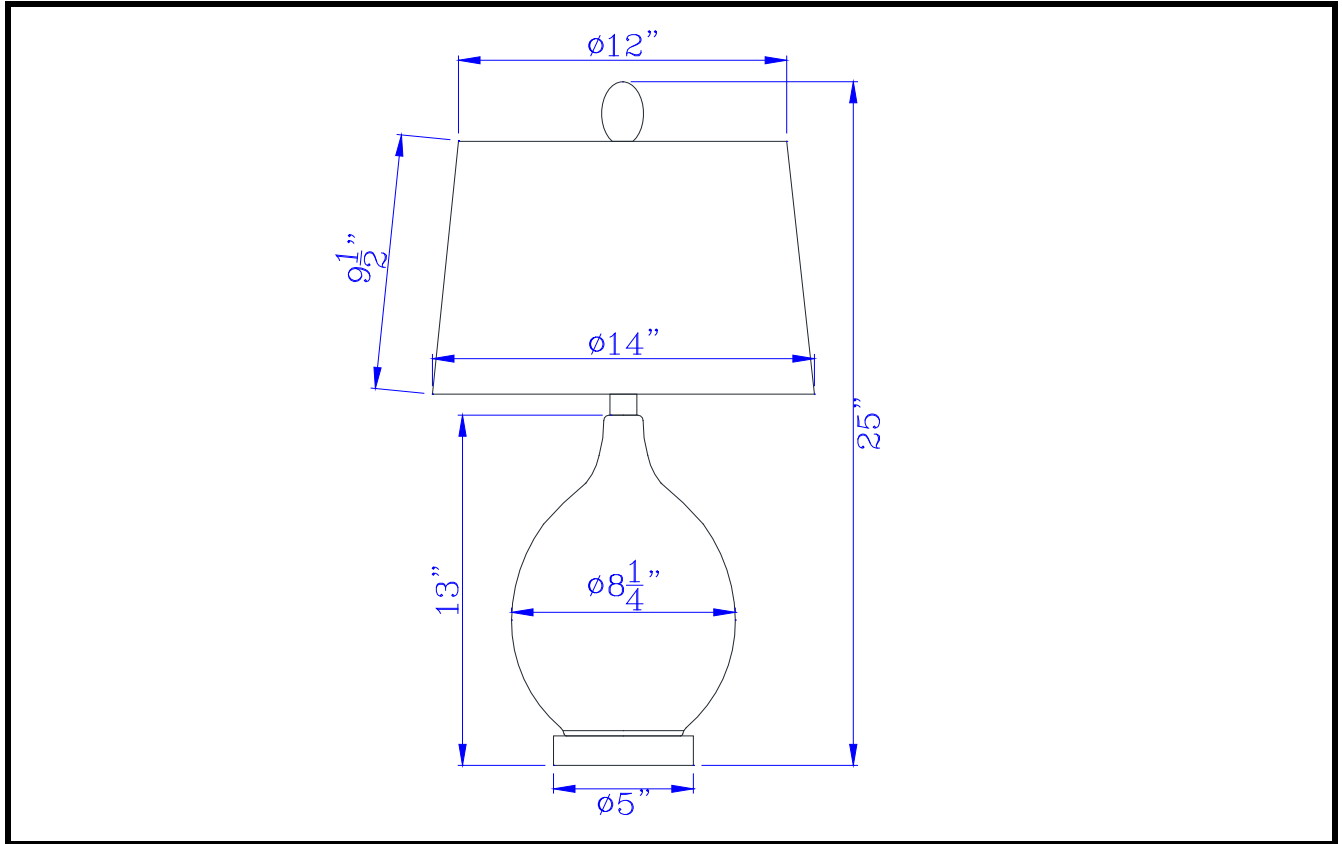

Model No: BO-2850TB-2
Description: Edessa 100W on off ceramic table lamps (sold and priced as pairs)
Material: Ceramic
Finish : Fossil White
Height: 25"
Reach/Depth: 14"
Base Width: Dia.5"
Wattage : 100W
Socket : Medium Base (E26)
Switch: On/off
Bulb: Incandescent, CFL
Wire Length: 6'
Wire Color:
Shade No:
Material: Fabric
Shade size: 12"X14"X9 1/2"
Certificate : 