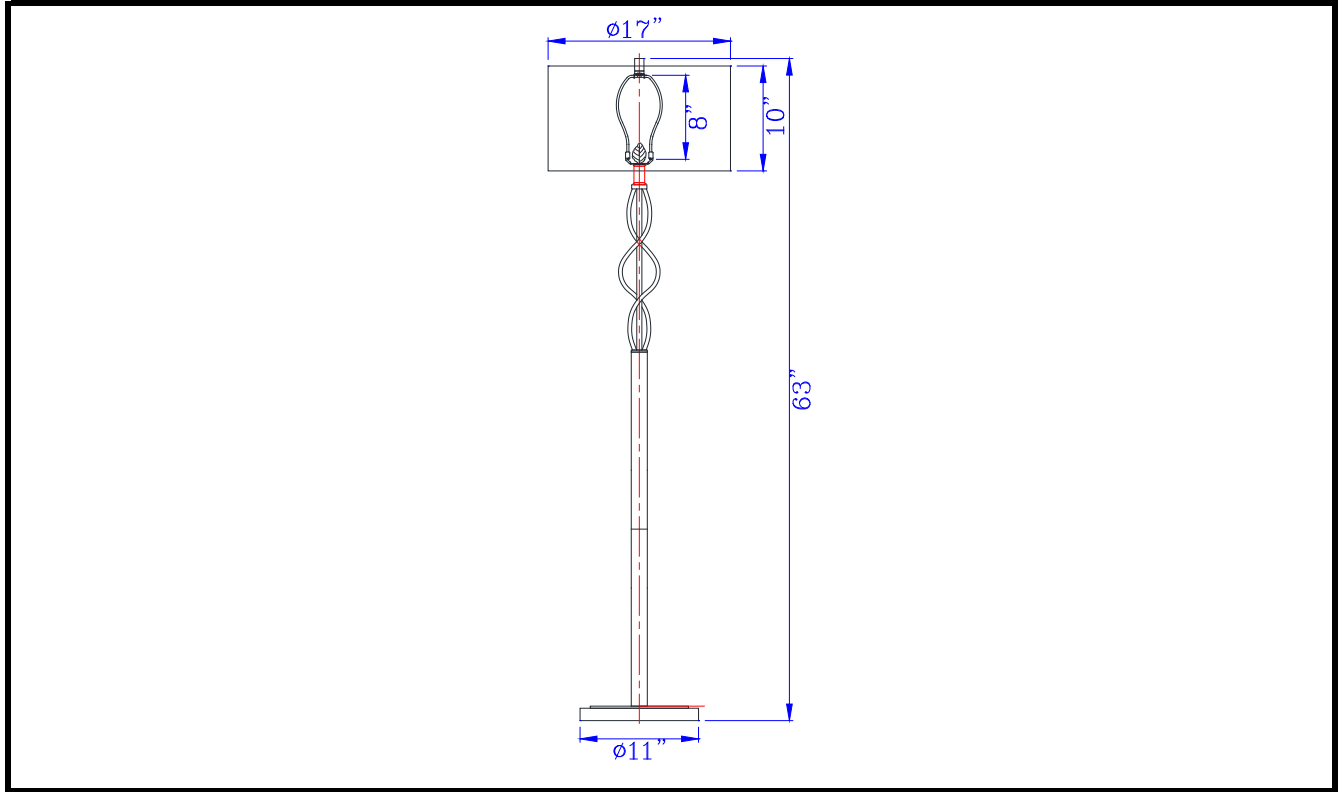

Model No: BO-2857FL
Description: Antony 150W 3 way metal floor lamp
Material: Metal
Finish : Textured Bronze
Height: 63"
Reach/Depth: 17"
Base Width: Dia.11"
Wattage : 150W
Socket : Medium Base (E26)
Switch: 3-WAY
Bulb: Incandescent, CFL
USB:
Outlet:
Wire Length: 6'
Wire Color:
Shade No:
Material: Fabric
Shade size: 16"x16"x10"
Certificate :