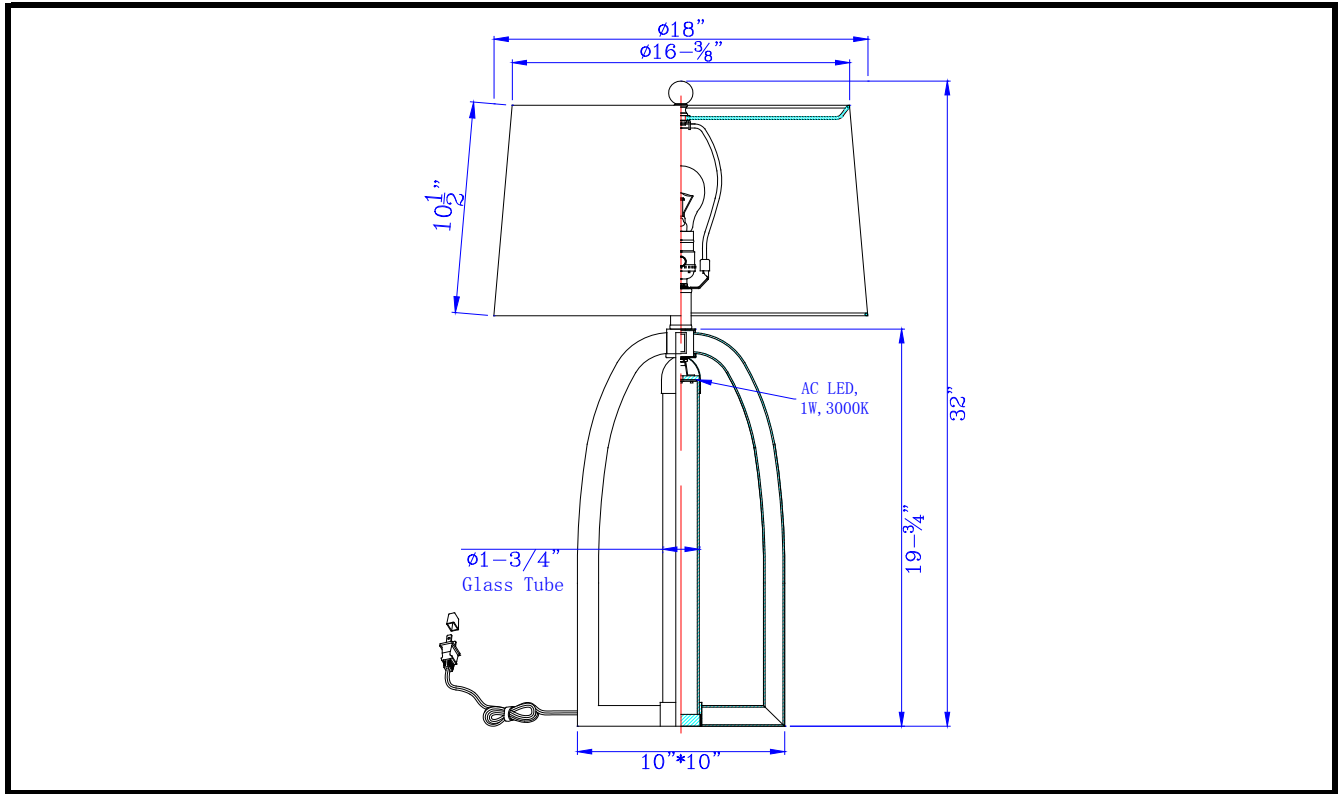

- Model No:** BO-2868TB
Description: Sabadell metal/glass table lamp with 1W LED night light and hardback drum white
Material: Metal/Glass
Finish : Black
Height: 32"
Reach/Depth: 18"
Base Width: 10"x10"
Wattage : 100W+1W
Socket : Medium Base (E26) + LED
Switch: 3-Way
Bulb: Incandescent, CFL + LED
USB:
Outlet:
Wire Length: 6'
Wire Color: Brown
Shade No:
Material: Fabric
Shade size: 16 3/8"x18"x10 1/2"
Warranty: Three Years
Certificate :