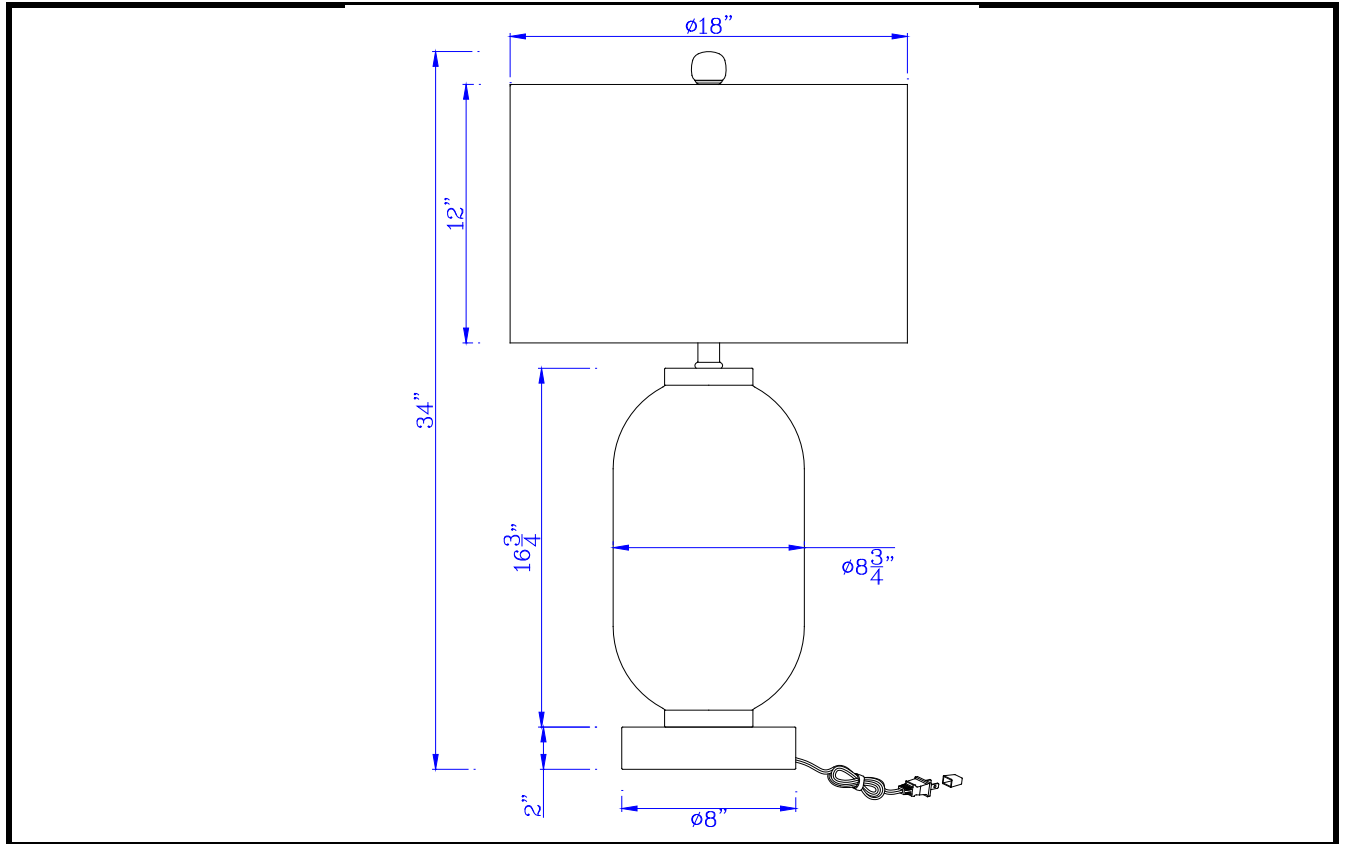

Model No: BO-2905TB-BAB
Description: Sycamore glass table lamp with drum shade
Material: Metal/Glass
Finish : Antique Brass/black
Height: 34"
Reach/Depth: 18"
Base Width: Dia.8"
Wattage : 150W
Socket : Medium Base (E26)
Switch: 3-Way
Bulb: Incandescent, CFL
Wire Length: 6'
Wire Color: Brown
Shade No:
Material: Fabric
Shade size: 18"x18"x24"