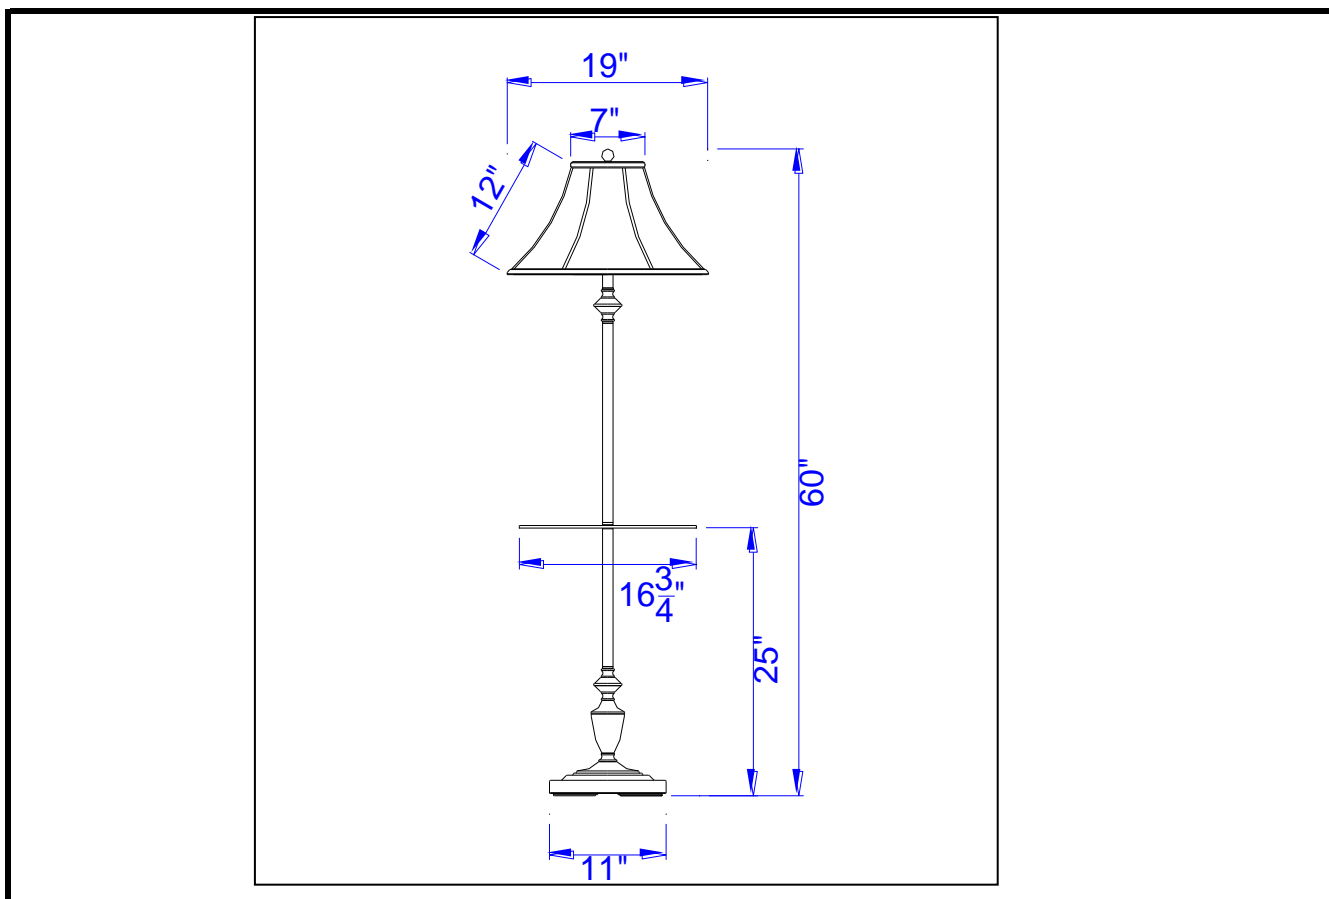

Project: _____

Catalog No.: _____

Lamp/Wattage: _____

Model No: BO-991GT

Description: Angelo Metal Lamp with Glass Tray Table

Material: Metal

Finish : Rust

Height: 60"

Base Width: Dia.11"

Wattage : 150W

Socket : Medium Base (E27)

Switch: 3-way

Bulb: Incandescent, CFL

Wire Length: 6'

Wire Color: Black

Shade No:

Material: Fabric

Shade size: 7"X19"X12"

Certificate : ETL