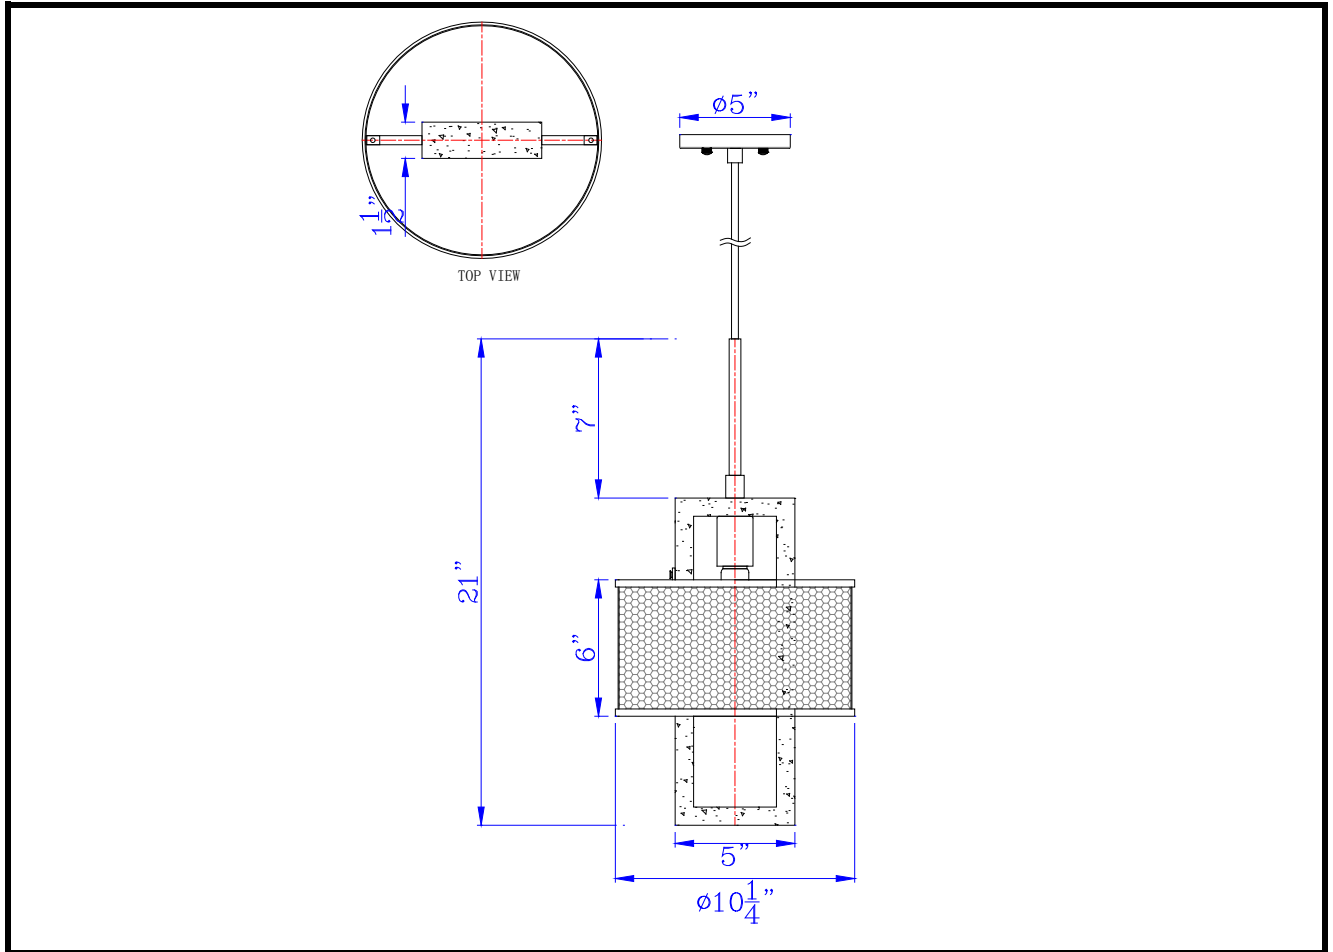

Project: _____

Catalog No.: _____

Lamp/Wattage: _____

Drawing:

Model No: FX-3678-1
Description: 60W Monza wood chandelier with mesh shade
Material: Wood/Metal
Finish : Wood
Height: 21"
Width: 10 1/4"
Wattage : 60W
Socket : Medium Base (E26)
Bulb: Incandescent
Chain Length:
Wire Length: 6'
Wire Color: Black
Shade No: None
Material: None
Shade size: None
Certificate : 