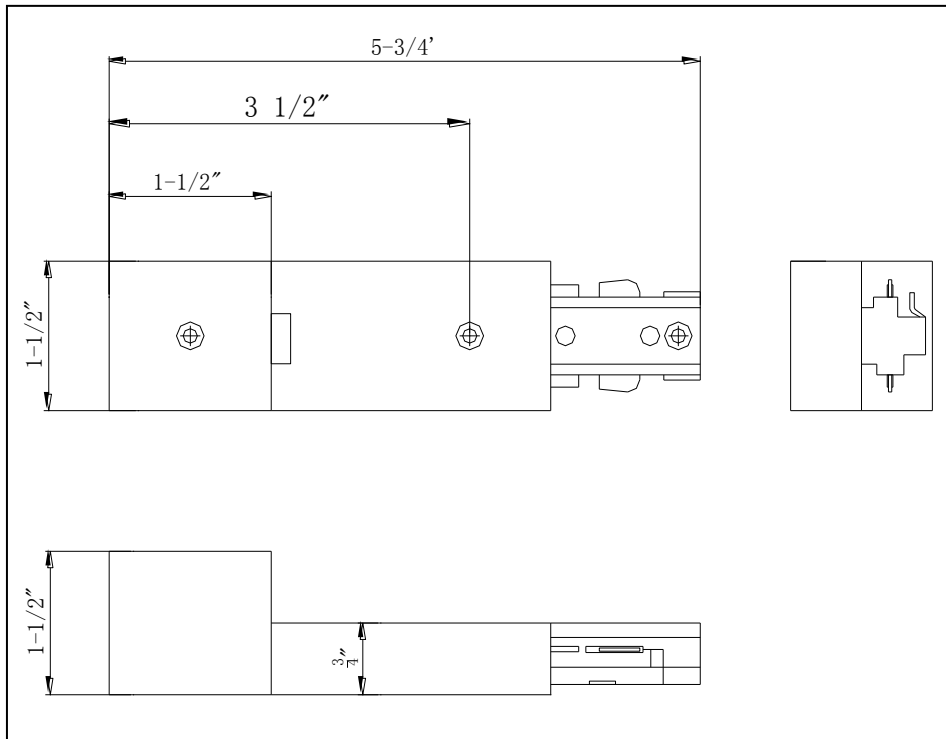

Project: _____

Catalog No.: _____

Lamp/Wattage: _____

Model No. : HT-276

Description : Live end w/ conduit fitter. Add 4 1/4" in length

Voltage : 120 V

Ampere: 20 A

Finish : BS (Brushed Steel)