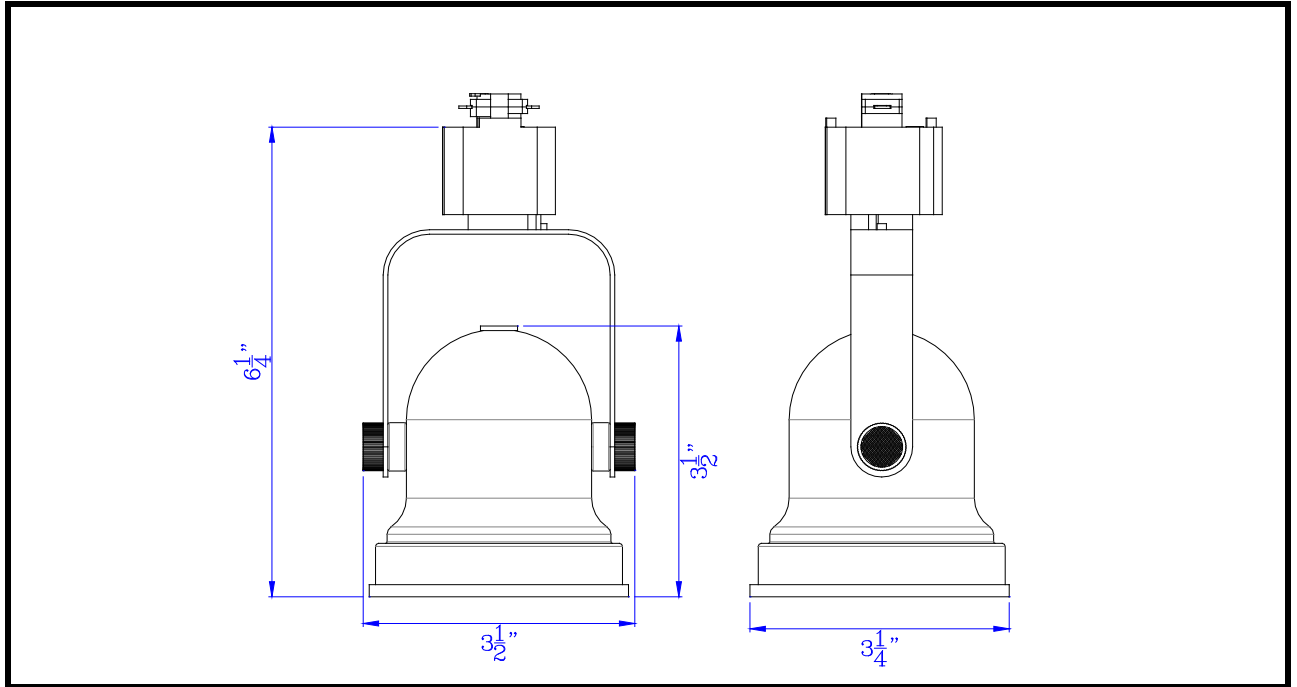

Project: _____

Catalog No.: _____

Lamp/Wattage: _____

Model No. : HT-818-BK

Description: 12W dimmable integrated LED track fixture, 720 lumen, 90 CRI

Material: Metal

Finish : Black

Rotation : 355 degree

Capability : +/-90 degree from horizontal

Voltage : 120V

Wattage : 12W

Dimming: Dimmable, DVCL-153P/SCL-153P/AYCL-153P/CTCL-153P/DVCL-253P/
GT-150/GTJ-250M (ALL ARE LUTRON BRAND)

Color Temp: 3000K

Lumen : 720