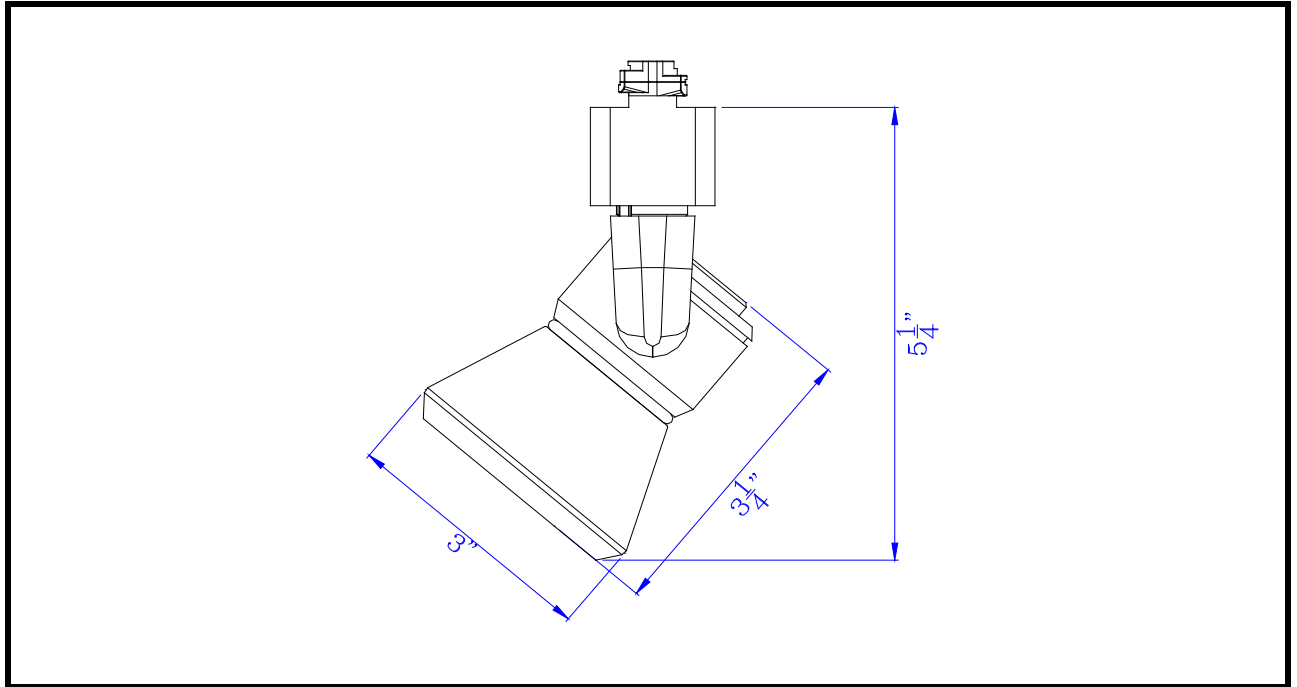

Project: _____

Catalog No.: _____

Lamp/Wattage: _____

Model No. : HT-888BK-CONEWH

Description: 10W dimmable integrated LED track fixture, 700 lumen, 90 CRI

Material: Metal

Finish : Black

Rotation : 355 degree

Capability : +90 degree from horizontal

Voltage : 120V

Wattage : 10W

Dimming: Dimmable, DVCL-153P/SCL-153P/AYCL-153P/CTCL-153P/DVCL-253P/
GT-150/GTJ-250M (ALL ARE LUTRON BRAND)

Color Temp: 3000K

Lumen : 700