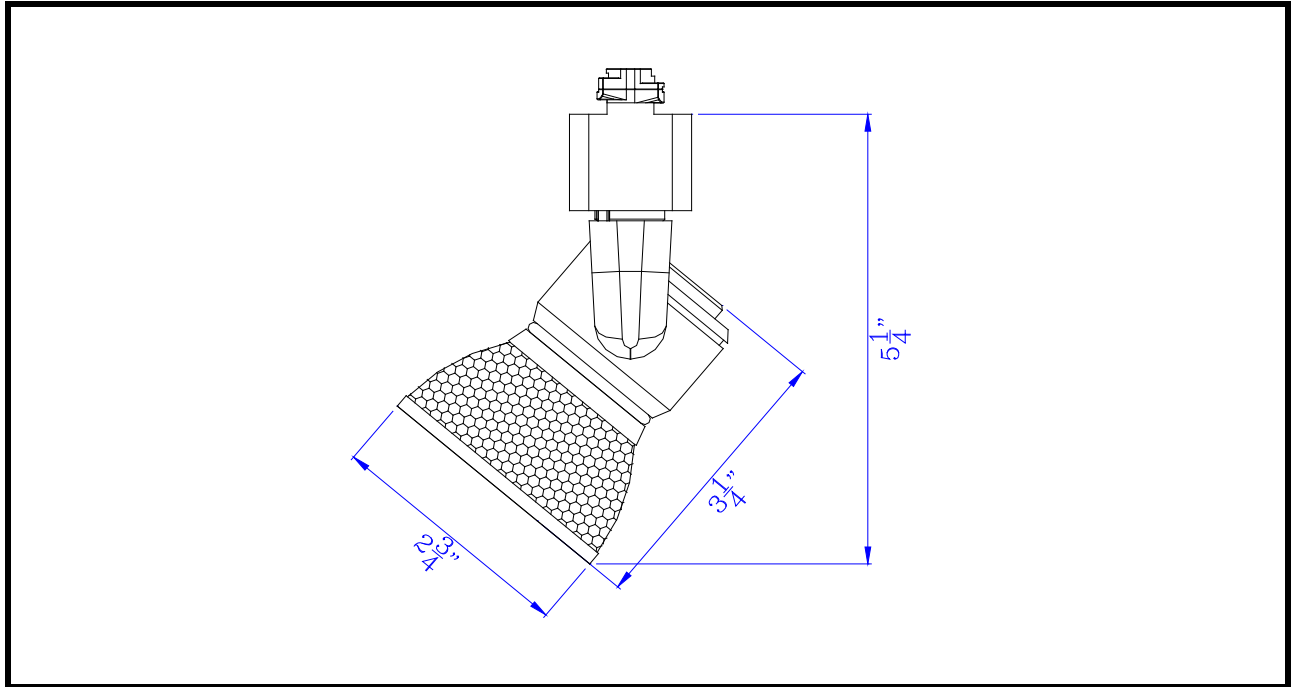

Project: _____

Catalog No.: _____

Lamp/Wattage: _____

Model No. : HT-888BK-MESHWH

Description: 10W dimmable integrated LED track fixture, 700 lumen, 90 CRI

Material: Metal

Finish : Black

Rotation : 355 degree

Capability : +90 degree from horizontal

Voltage : 120V

Wattage : 10W

Dimming: Dimmable, DVCL-153P/SCL-153P/AYCL-153P/CTCL-153P/DVCL-253P/
GT-150/GTJ-250M (ALL ARE LUTRON BRAND)

Color Temp: 3000K

Lumen : 700