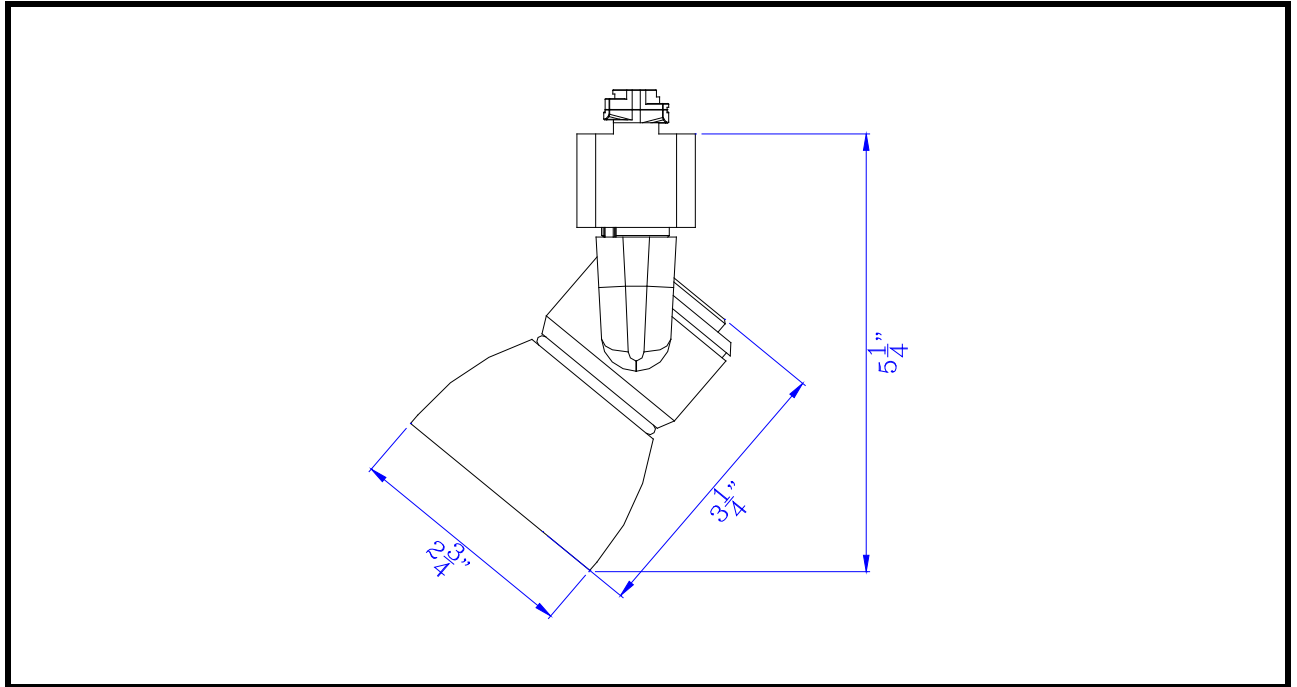

Project: _____

Catalog No.: _____

Lamp/Wattage: _____

Model No. : HT-888BS-AMBFRO

Description: 10W dimmable integrated LED track fixture, 700 lumen, 90 CRI

Material: Metal/Polycarbonate

Finish : Brushed Steel

Rotation : 355 degree

Capability : +90 degree from horizontal

Voltage : 120V

Wattage : 10W

Dimming: Dimmable, DVCL-153P/SCL-153P/AYCL-153P/CTCL-153P/DVCL-253P/
GT-150/GTJ-250M (ALL ARE LUTRON BRAND)

Color Temp: 3000K