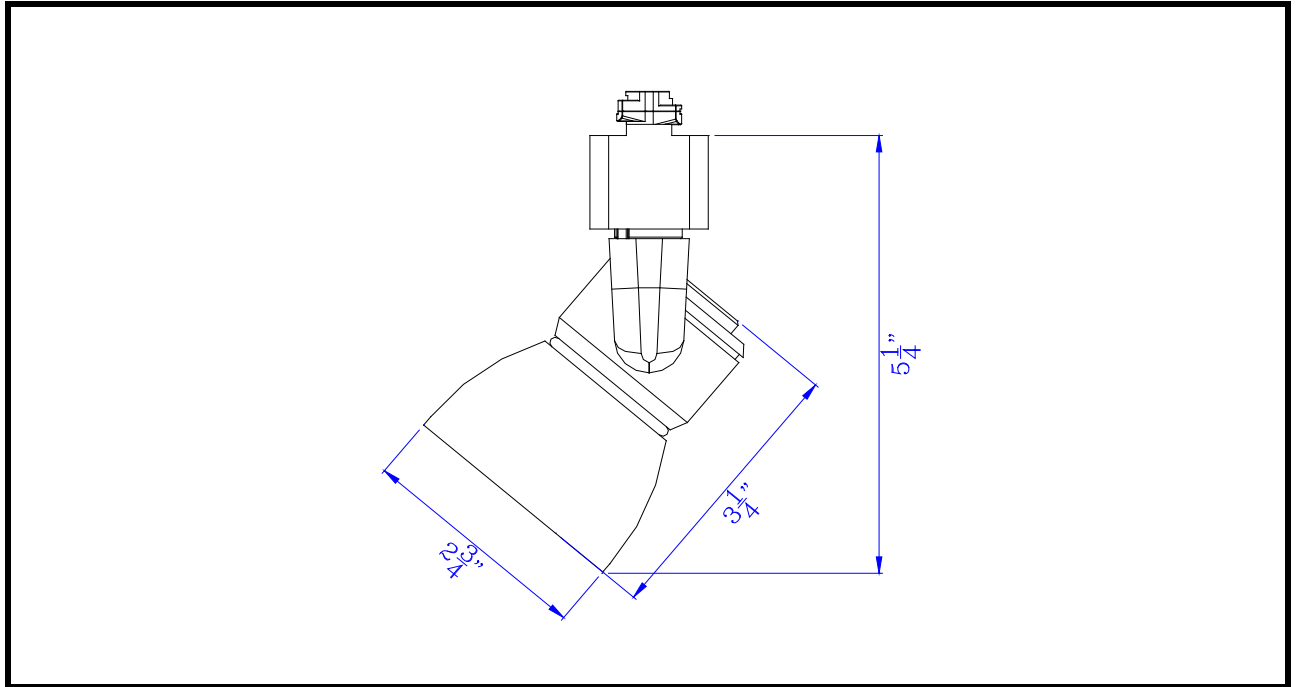

Project: _____

Catalog No.: _____

Lamp/Wattage: _____

Model No. : HT-888DB-AMBFRO

Description: 10W dimmable integrated LED track fixture, 700 lumen, 90 CRI

Material: Metal/Polycarbonate

Finish : Dark Bronze

Rotation : 355 degree

Capability : +90 degree from horizontal

Voltage : 120V

Wattage : 10W

Dimming: Dimmable, DVCL-153P/SCL-153P/AYCL-153P/CTCL-153P/DVCL-253P/
GT-150/GTJ-250M (ALL ARE LUTRON BRAND)

Color Temp: 3000K