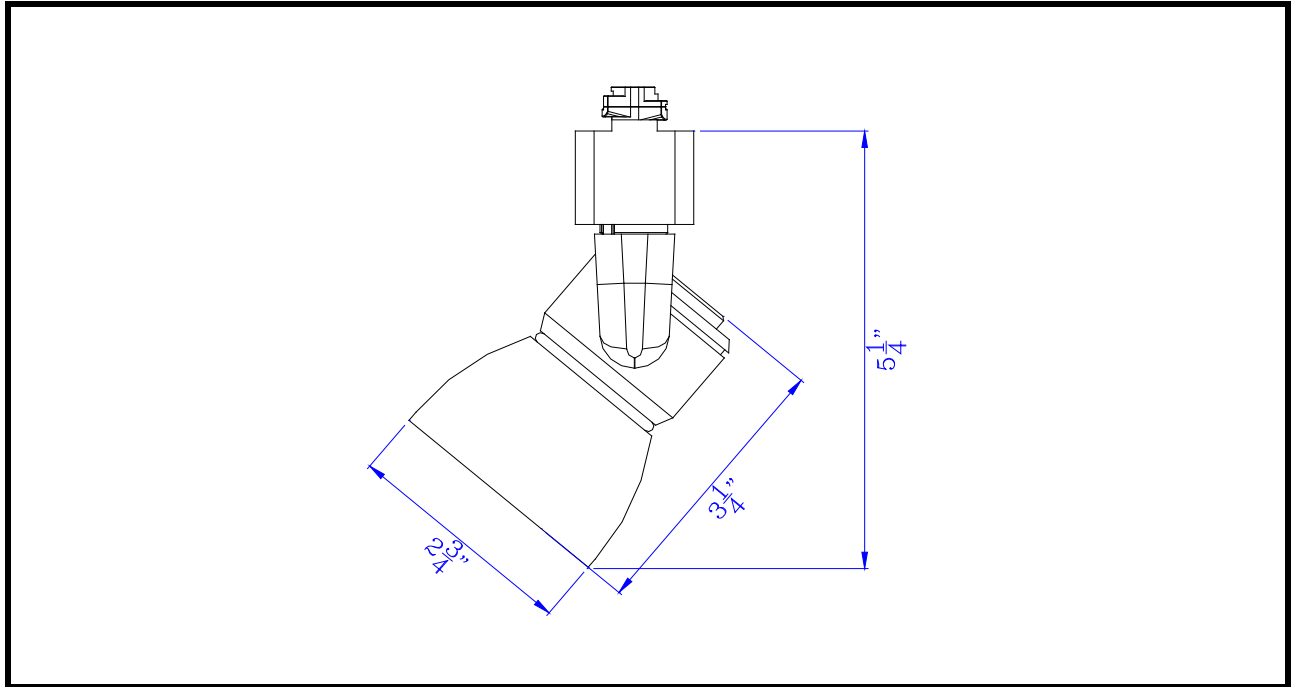

Project: _____

Catalog No.: _____

Lamp/Wattage: _____

Model No. : HT-888RU-BLUCLR

Description: 10W dimmable integrated LED track fixture, 700 lumen, 90 CRI

Material: Metal/Polycarbonate

Finish : Rust

Rotation : 355 degree

Capability : +90 degree from horizontal

Voltage : 120V

Wattage : 10W

Dimming: Dimmable, DVCL-153P/SCL-153P/AYCL-153P/CTCL-153P/DVCL-253P/
GT-150/GTJ-250M (ALL ARE LUTRON BRAND)

Color Temp: 3000K

Lumen : 700