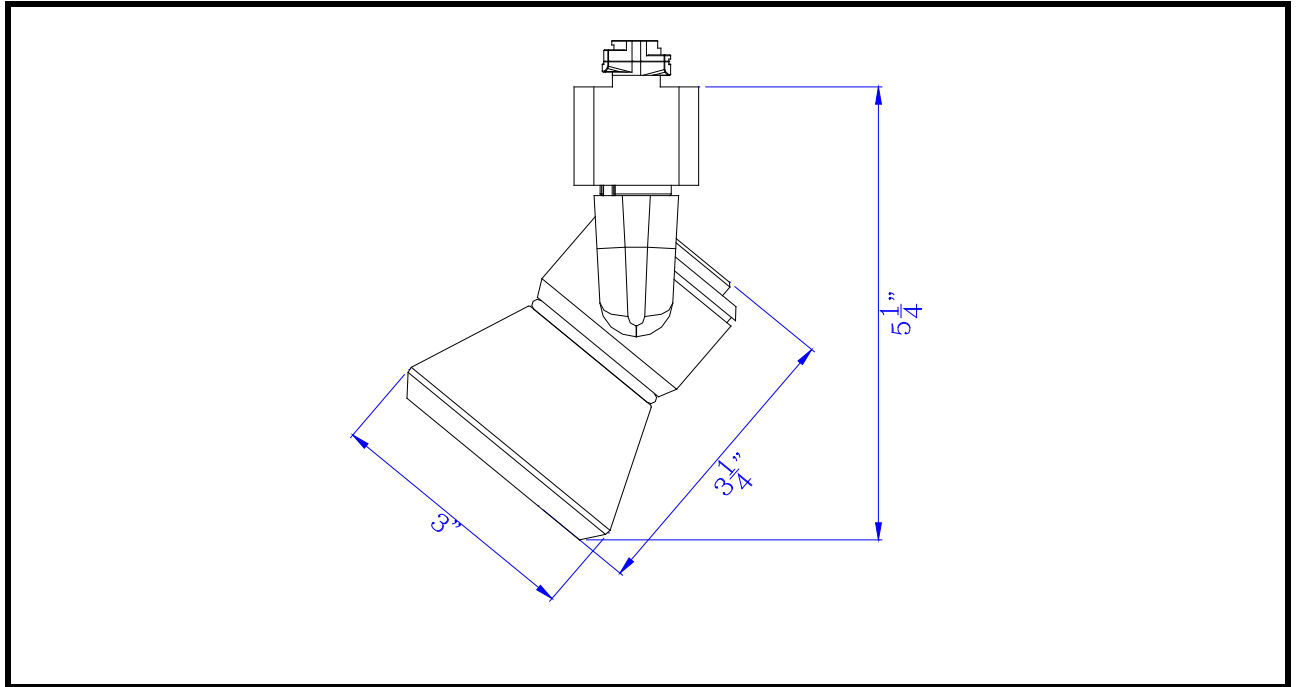

Project: _____

Catalog No.: _____

Lamp/Wattage: _____

Model No. : HT-888RU-CONEBK

Description: 10W dimmable integrated LED track fixture, 700 lumen, 90 CRI

Material: Metal

Finish : Rust

Rotation : 355 degree

Capability : +90 degree from horizontal

Voltage : 120V

Wattage : 10W

Dimming: Dimmable, DVCL-153P/SCL-153P/AYCL-153P/CTCL-153P/DVCL-253P/
GT-150/GTJ-250M (ALL ARE LUTRON BRAND)

Color Temp: 3000K

Lumen : 700