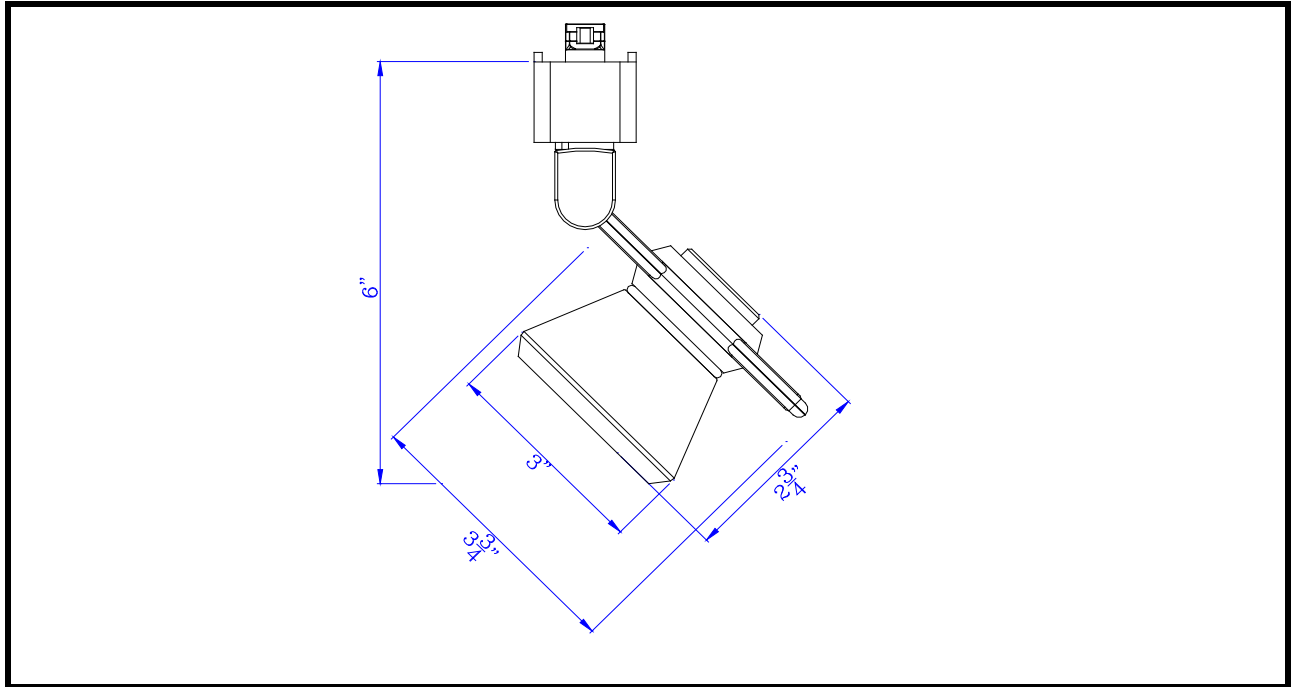

Project: _____

Catalog No.: _____

Lamp/Wattage: _____

Model No. : HT-999BK-CONEWH

Description: 12W dimmable integrated LED track fixture, 750 lumen, 90 CRI

Material: Metal

Finish : Black

Rotation : 355 degree

Capability : +90 degree from horizontal

Voltage : 120V

Wattage : 12W

Dimming: Dimmable, DVCL-153P/SCL-153P/AYCL-153P/CTCL-153P/DVCL-253P/
GT-150/GTJ-250M (ALL ARE LUTRON BRAND)

Color Temp: 3000K

Lumen : 750