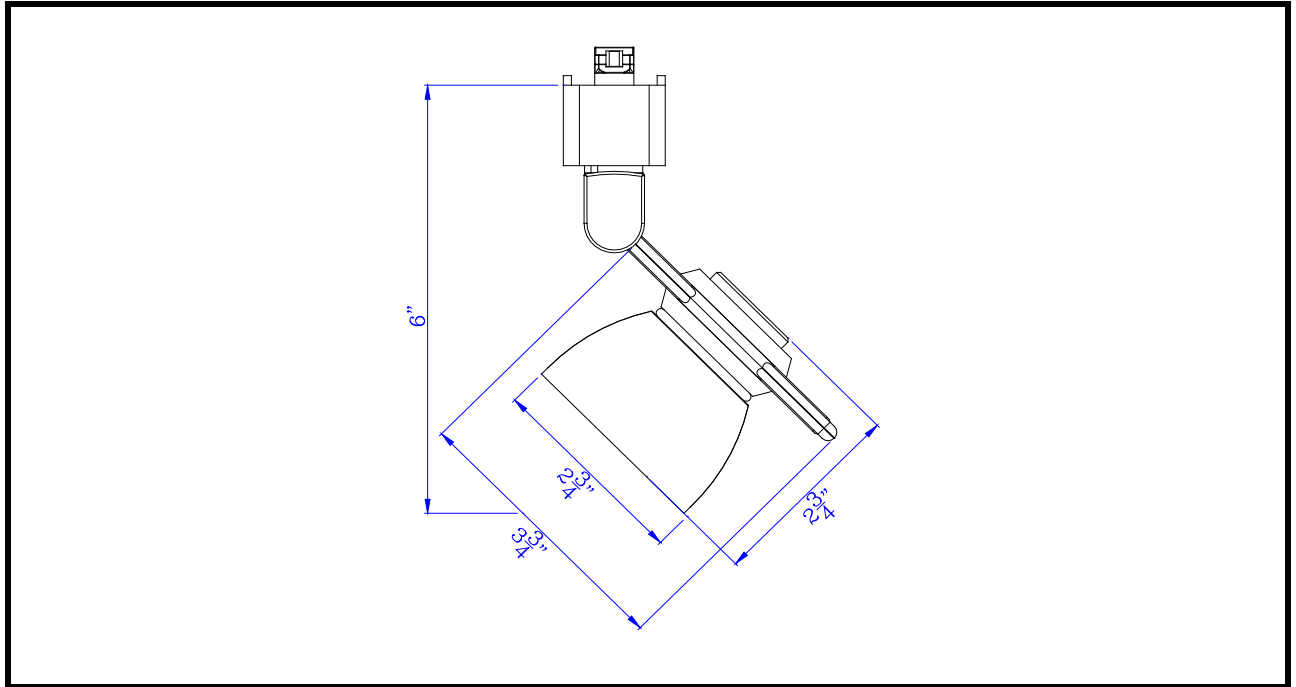

Project: _____

Catalog No.: _____

Lamp/Wattage: _____

Model No. : HT-999RU-BLUCLR

Description: 12W dimmable integrated LED track fixture, 750 lumen, 90 CRI

Material: Metal/Polycarbonate

Finish : Rust

Rotation : 355 degree

Capability : +90 degree from horizontal

Voltage : 120V

Wattage : 12W

Dimming: Dimmable, DVCL-153P/SCL-153P/AYCL-153P/CTCL-153P/DVCL-253P/
GT-150/GTJ-250M (ALL ARE LUTRON BRAND)

Color Temp: 3000K

Lumen : 750